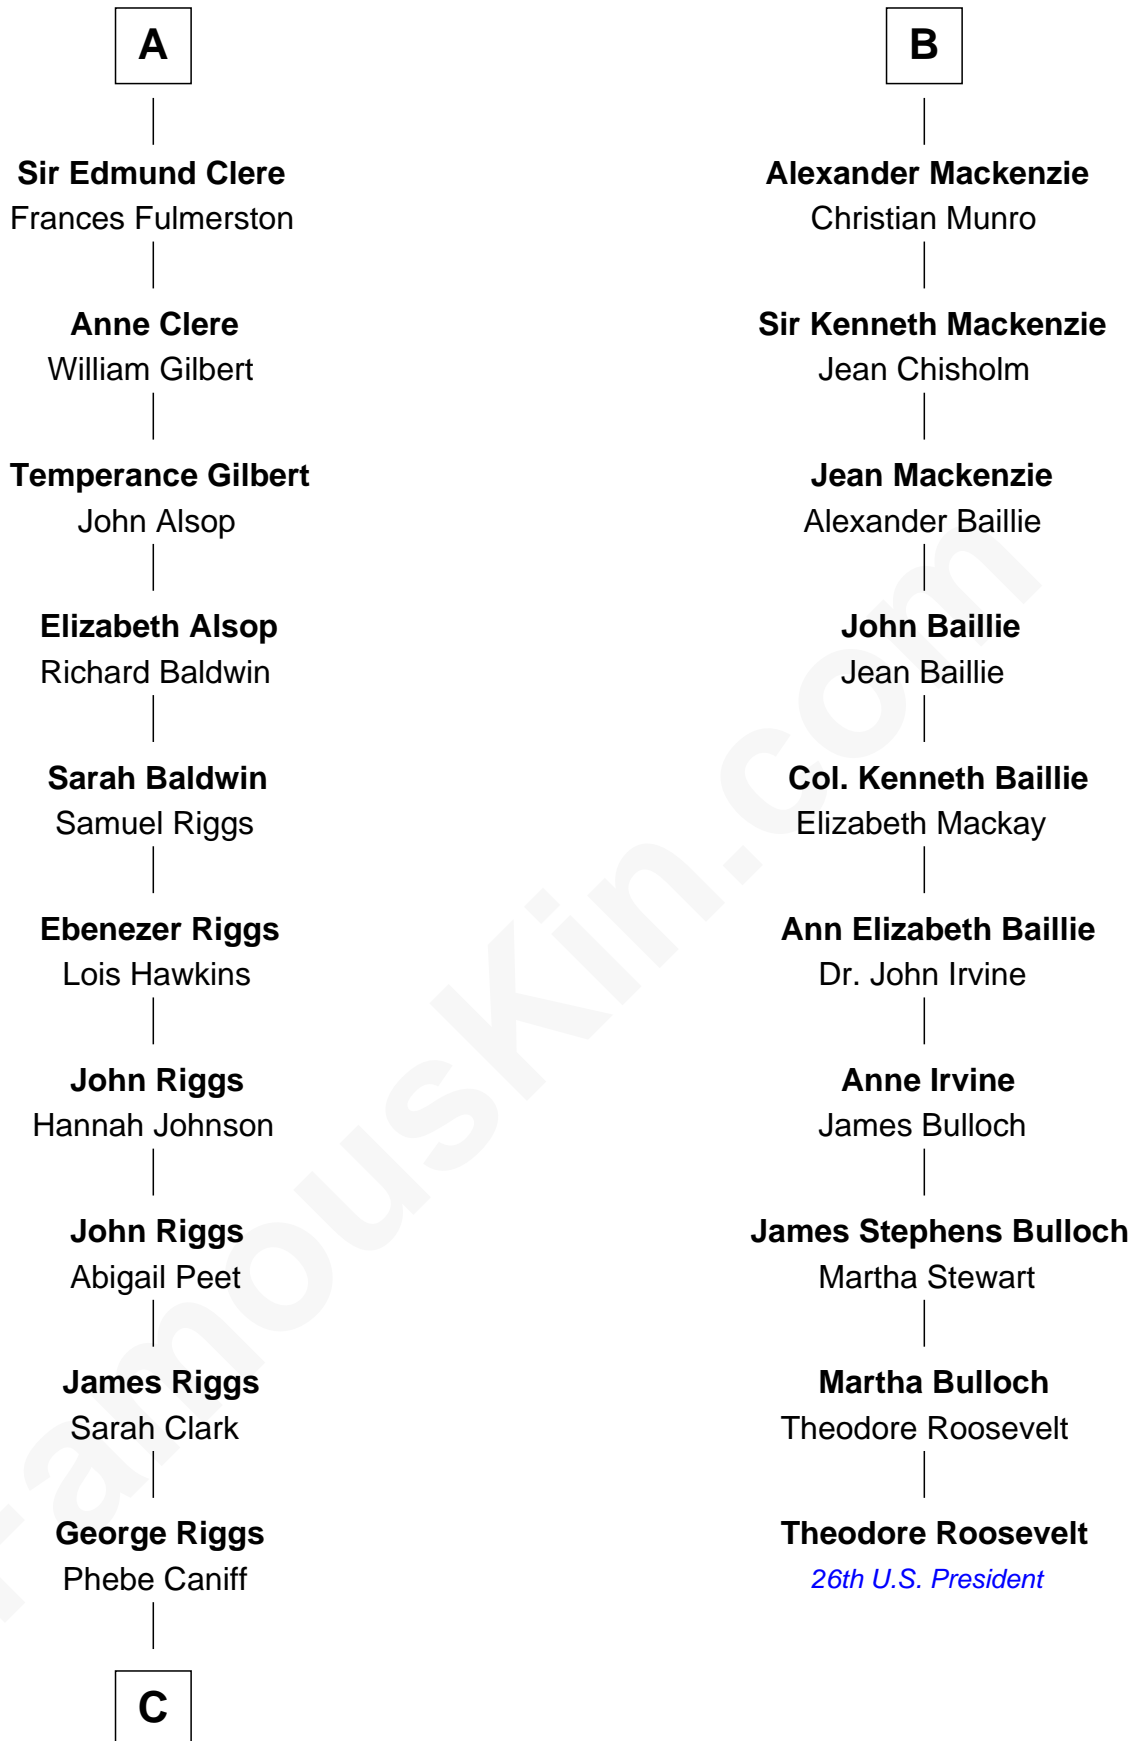

## Relationship Chart of Mamie (Doud) Eisenhower

*First Lady of President Dwight Eisenhower*

16th cousin 4 times removed of

## Theodore Roosevelt

*26th U.S. President*

**Richard Fitzalan**  
Eleanor Plantagenet

**C**

—  
**Maria Riggs**

Eli Doud

—  
**Royal Houghton Doud**

Mary Cornelia Sheldon

—  
**John Sheldon Doud**

Elivera Mathilda Carlson

—  
**Mamie (Doud) Eisenhower**

*First Lady of Dwight Eisenhower*

FamousKin.com