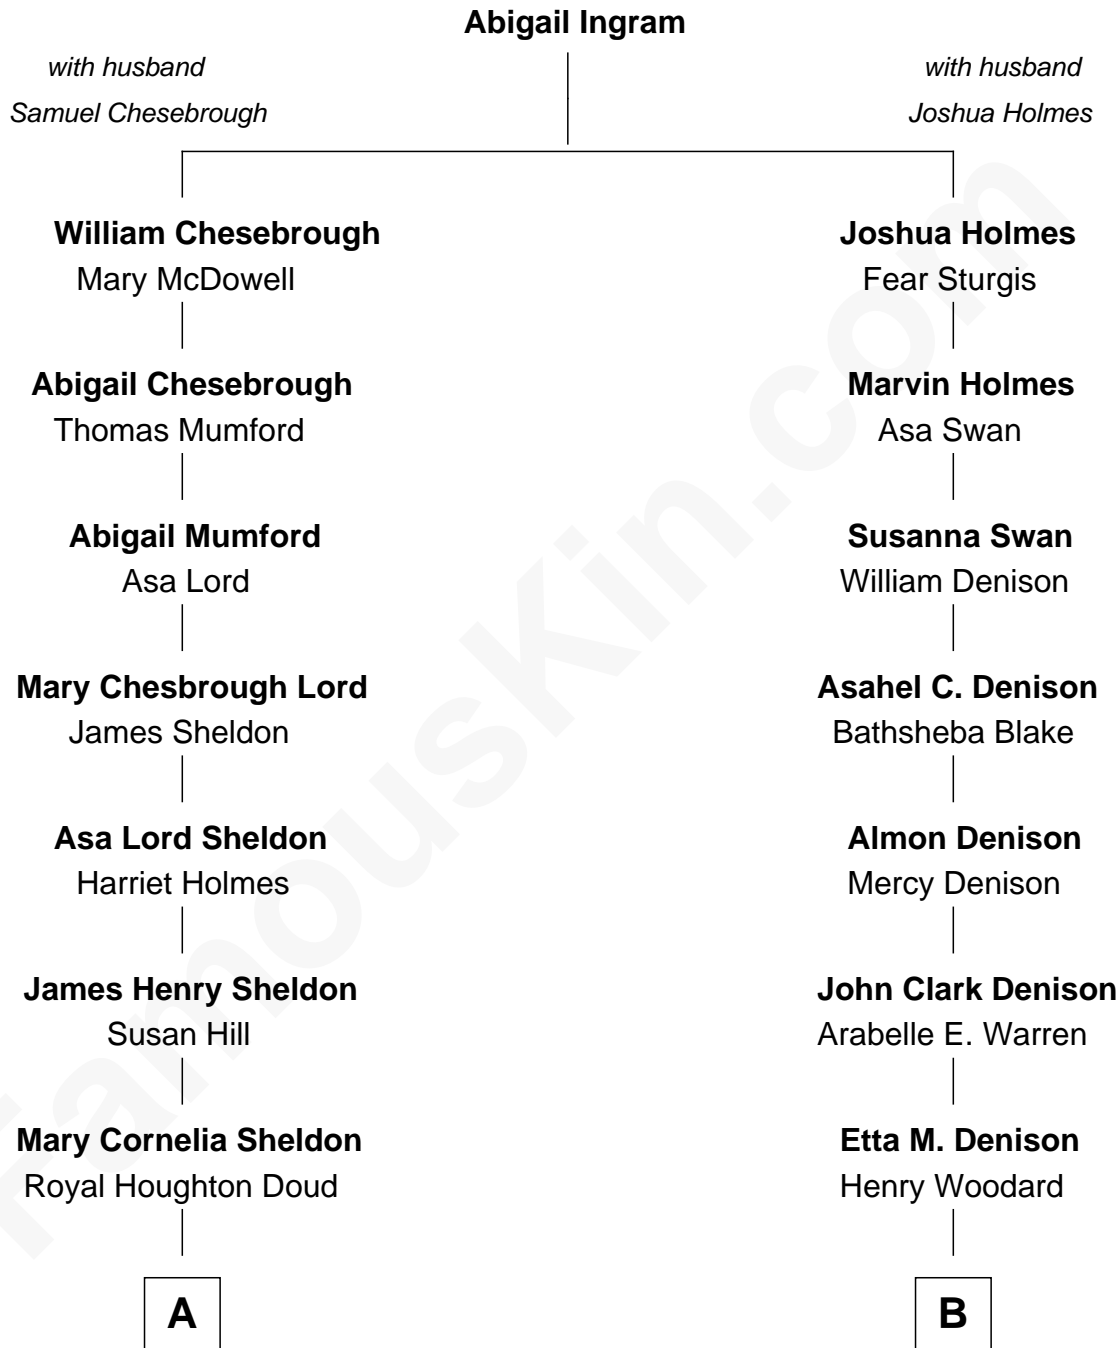

FamousKin.com

Relationship Chart of Mamie (Doud) Eisenhower

First Lady of President Dwight Eisenhower

8th cousin 1 time removed of

James Taylor
Singer-Songwriter

A

John Sheldon Doud
Elivera Mathilda Carlson

Mamie (Doud) Eisenhower
First Lady of Dwight Eisenhower

B

Henry Herman Woodard
Ella Angelique Knox

Gertrude Arline Woodard
Dr. Isaac Montrose Taylor

James Taylor
Singer-Songwriter

FamousKin.com