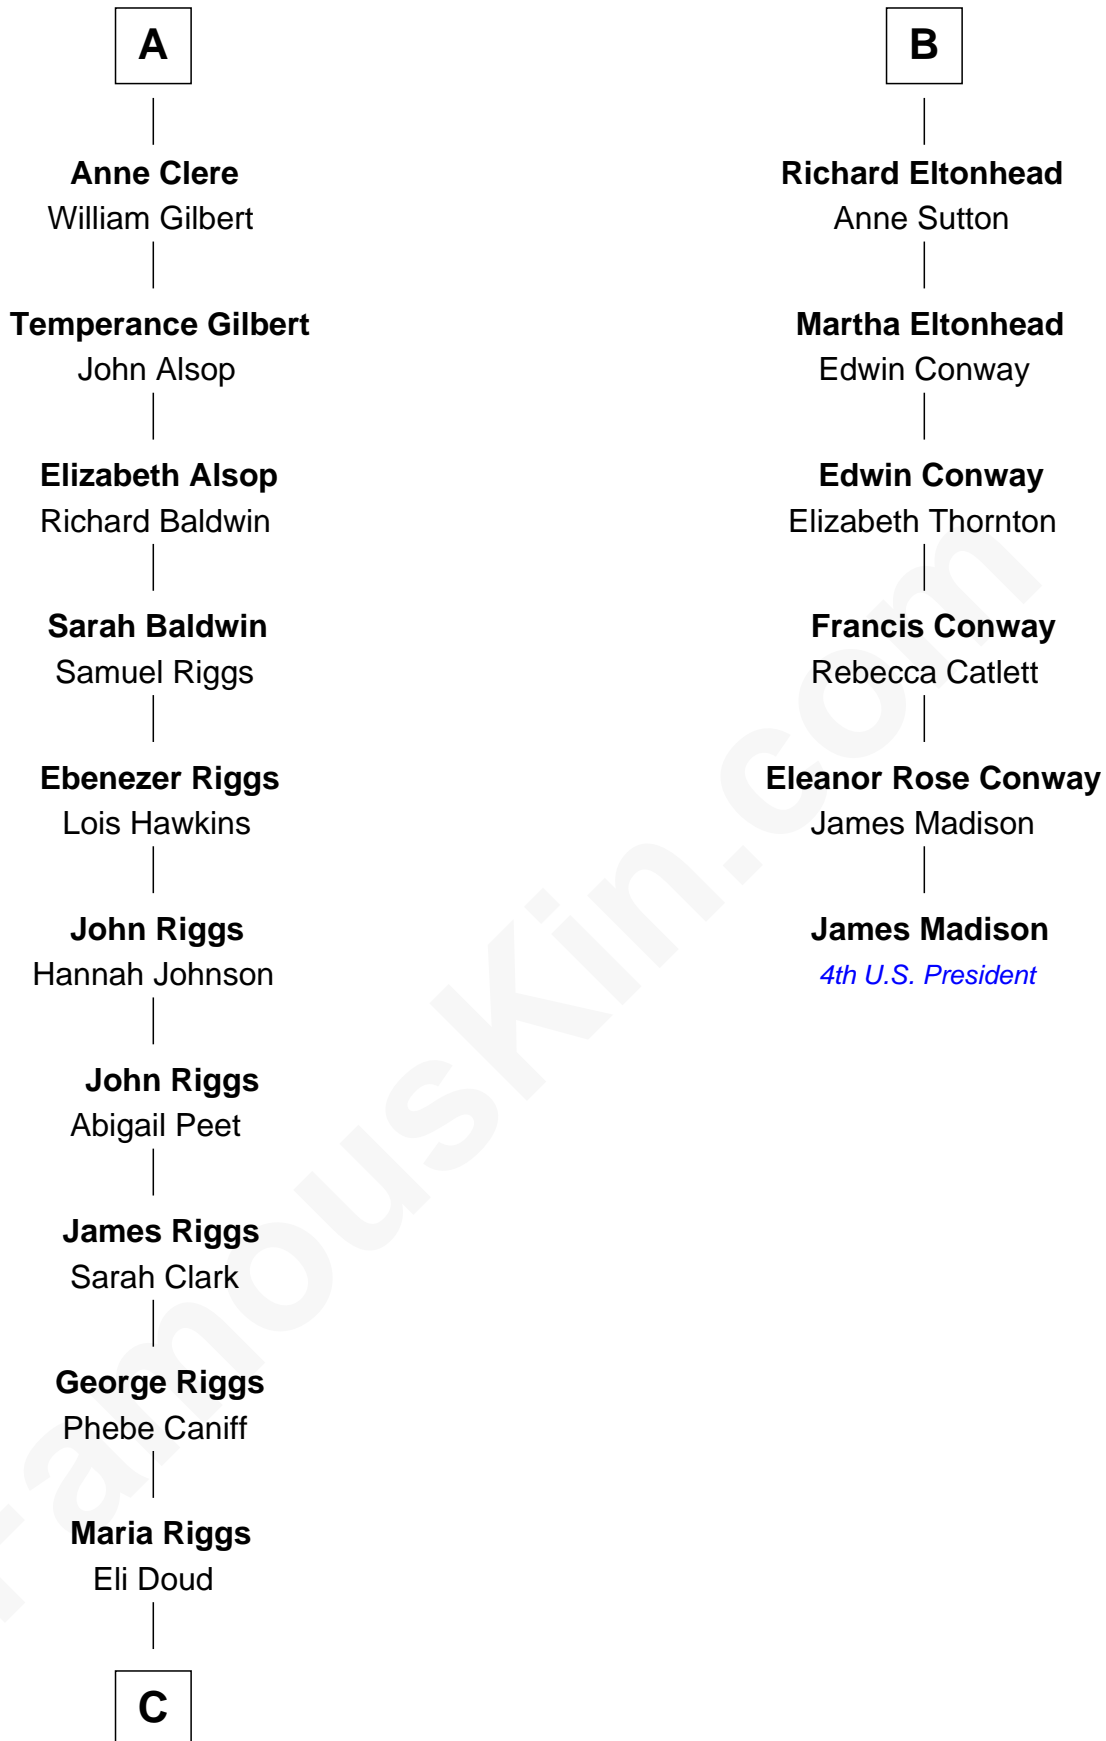

FamousKin.com

Relationship Chart of Mamie (Doud) Eisenhower

First Lady of President Dwight Eisenhower

12th cousin 7 times removed of

James Madison
4th U.S. President

Sir Richard Fitzalan
Elizabeth de Bohun

Joan Fitzalan
Sir William Beauchamp

Elizabeth Fitzalan
Sir Robert Goushill

Joan Beauchamp
James Butler

Joan Goushill
Sir Thomas Stanley

Sir Thomas Butler
Anne Hankeford

Katherine Stanley
Sir John Savage

Margaret Butler
Sir William Boleyn

Dulcia Savage
Sir Henry Bold

Alice Boleyn
Sir Robert Clere

Maud Bold
Thomas Gerard

Sir John Clere
Anne Tyrrell

Jennet Gerard
Richard Eltonhead

Sir Edmund Clere
Frances Fulmerston

William Eltonhead
Anne Bowers

A

B

C

—
Royal Houghton Doud

Mary Cornelia Sheldon

—
John Sheldon Doud

Elivera Mathilda Carlson

—
Mamie (Doud) Eisenhower