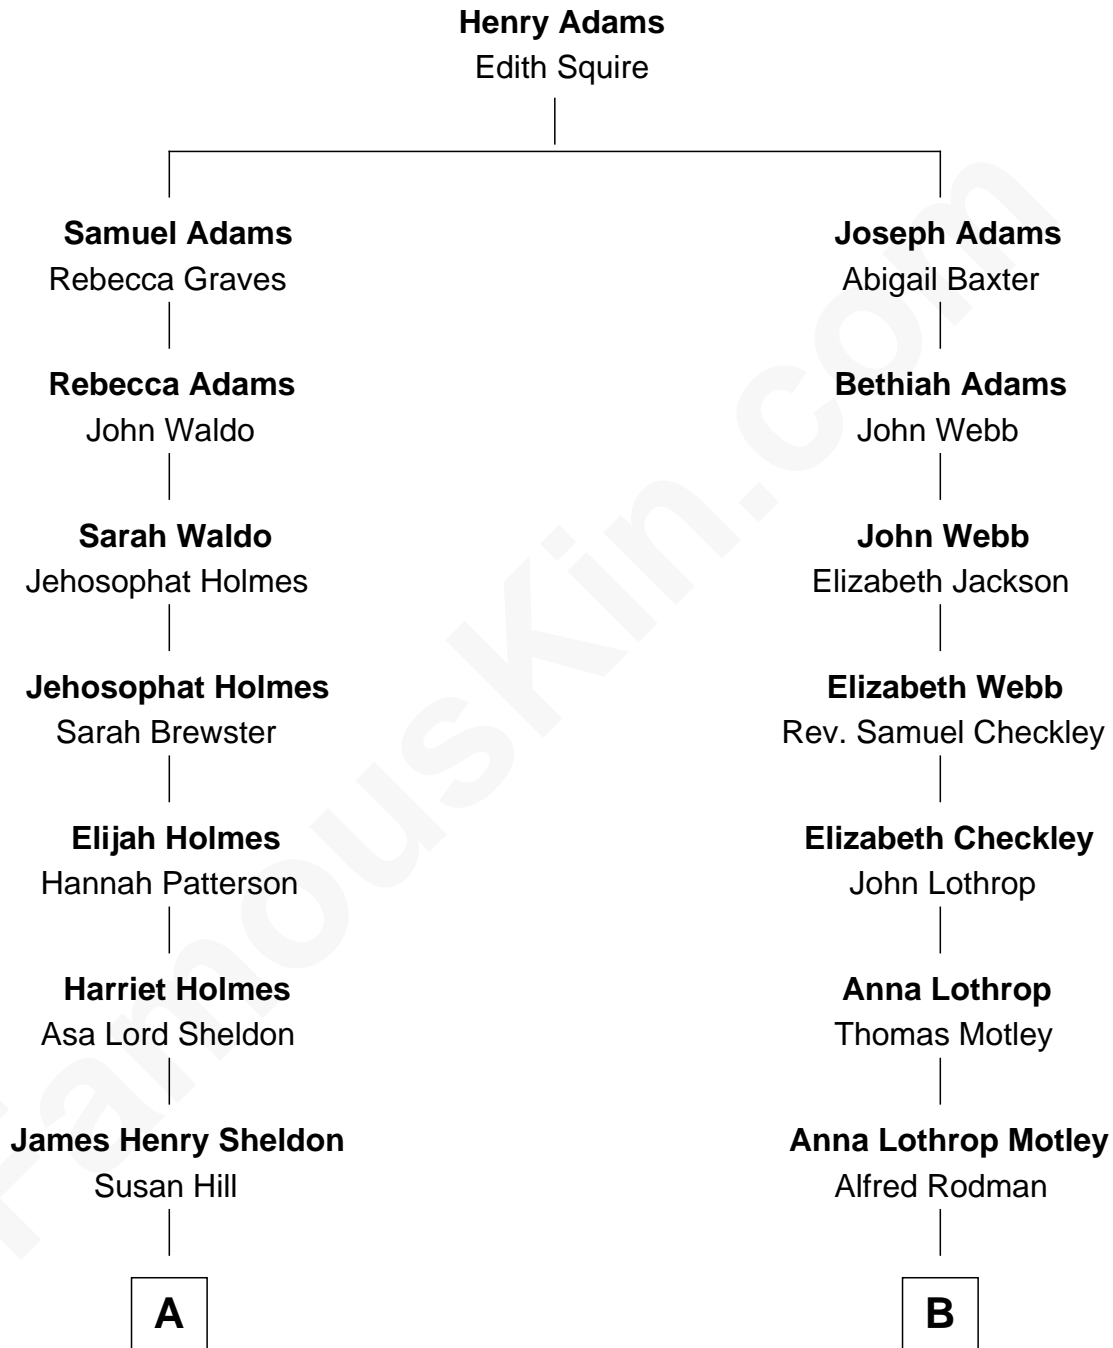

FamousKin.com

Relationship Chart of

Mamie (Doud) Eisenhower

First Lady of President Dwight Eisenhower

9th cousin 1 time removed of

Tuesday Weld

TV and Movie Actress

A

Mary Cornelia Sheldon

Royal Houghton Doud

John Sheldon Doud

Elivera Mathilda Carlson

Mamie (Doud) Eisenhower

First Lady of Dwight Eisenhower

B

Eloise Rodman

Stephen Minot Weld

Edward Motley Weld

Sarah Lothrop King

Lothrop Motley Weld

Yosene Balfour Ker

Tuesday Weld

TV and Movie Actress

FamousKin.com