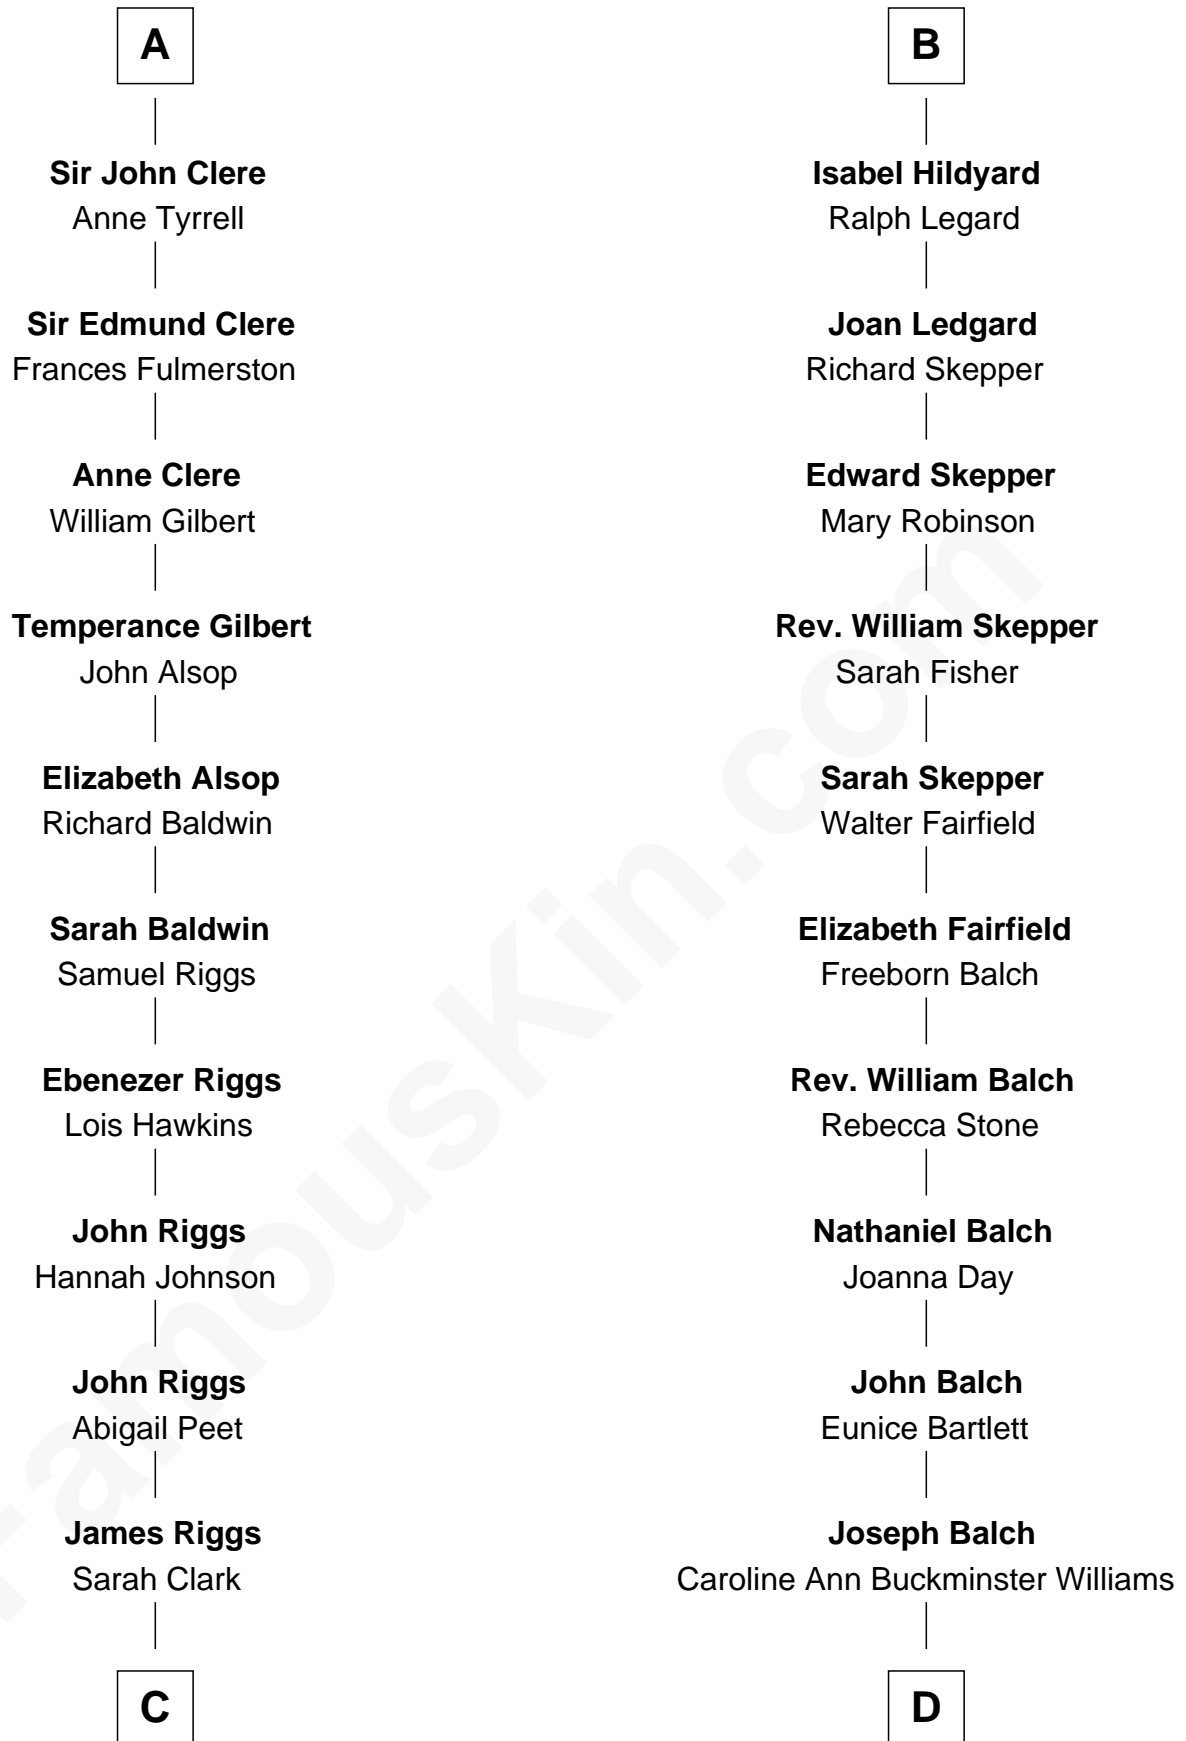

## Relationship Chart of

### Mamie (Doud) Eisenhower

*First Lady of President Dwight Eisenhower*

21st cousin of

### Tuesday Weld

*TV and Movie Actress*

**Henry Plantagenet**  
Maud de Chaworth

**C**

**George Riggs**  
Phebe Caniff

**Maria Riggs**  
Eli Doud

**Royal Houghton Doud**  
Mary Cornelia Sheldon

**John Sheldon Doud**  
Elivera Mathilda Carlson

**Mamie (Doud) Eisenhower**  
*First Lady of Dwight Eisenhower*

**D**

**Sarah Bartlett Balch**  
Stephen Minot Weld

**Stephen Minot Weld**  
Eloise Rodman

**Edward Motley Weld**  
Sarah Lothrop King

**Lothrop Motley Weld**  
Yosene Balfour Ker