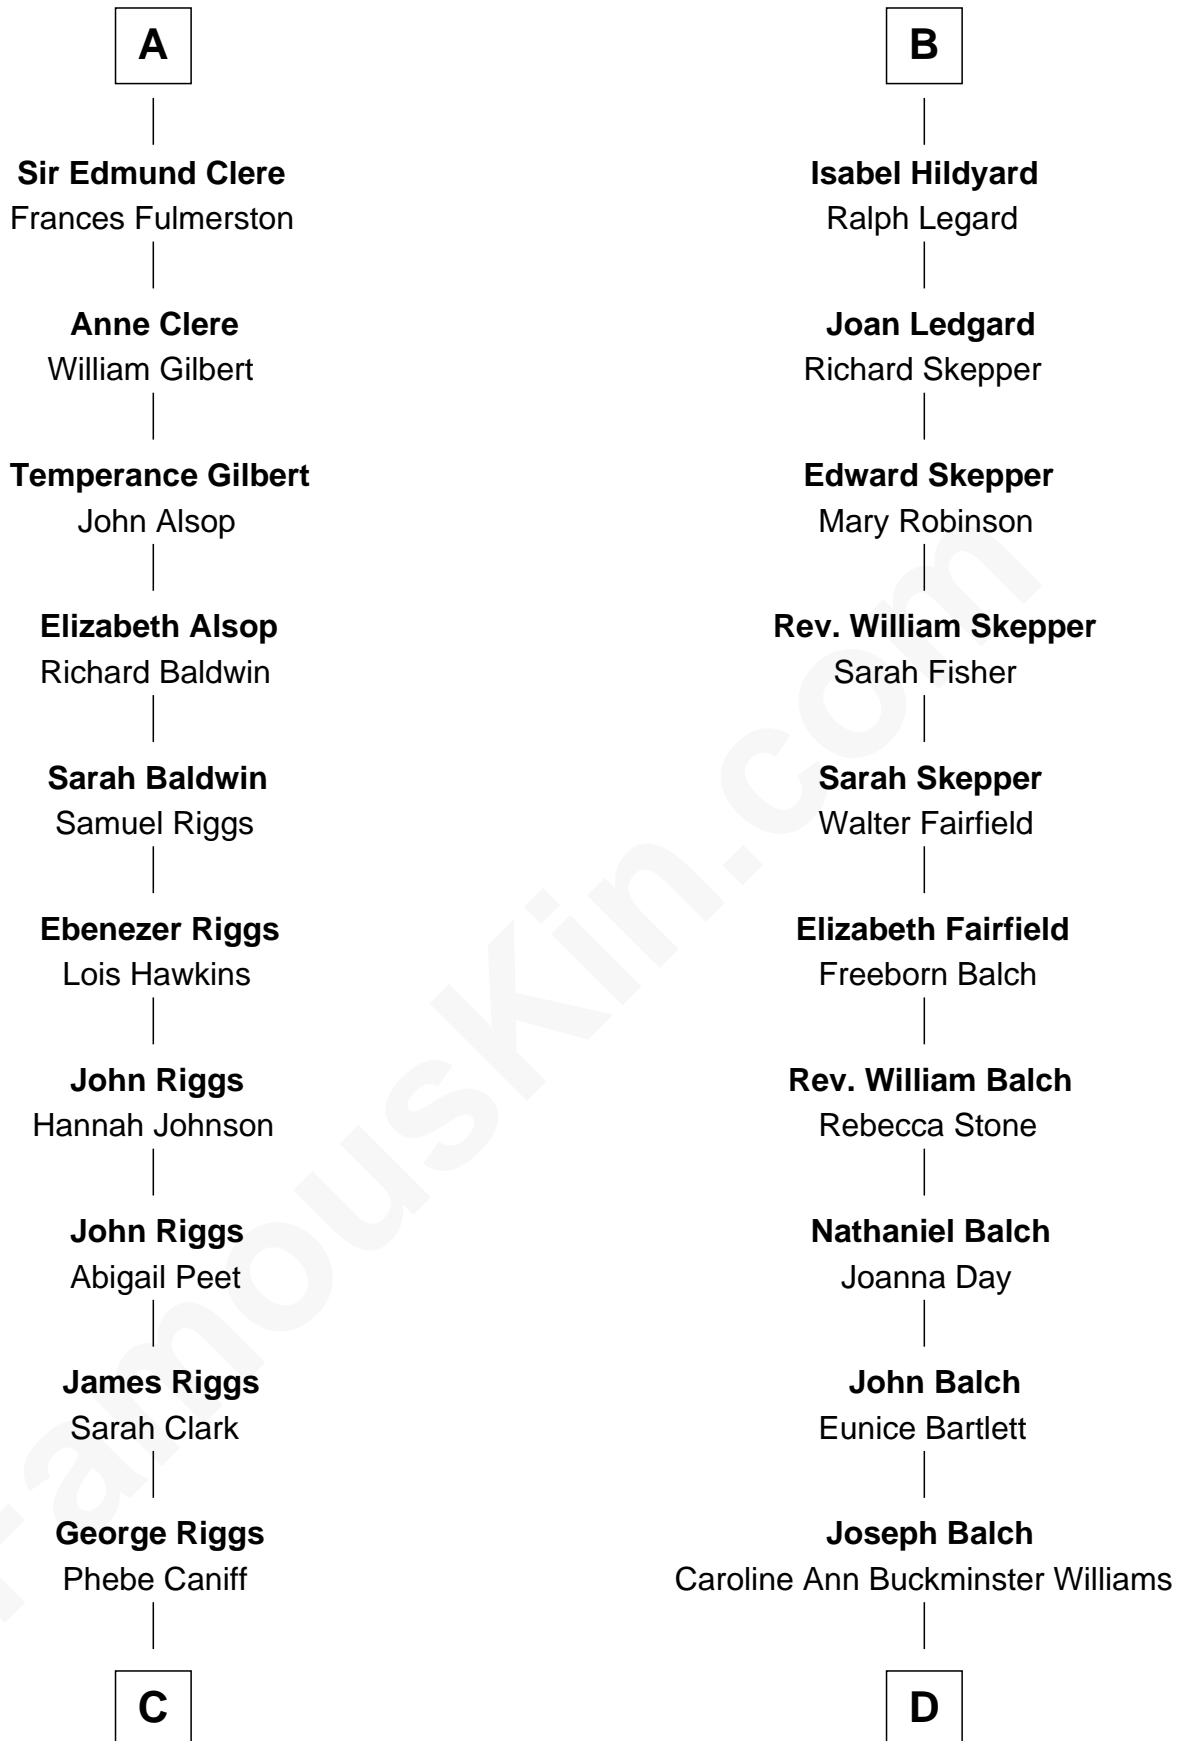

FamousKin.com

Relationship Chart of Mamie (Doud) Eisenhower

First Lady of President Dwight Eisenhower

20th cousin 1 time removed of

Tuesday Weld

TV and Movie Actress

C

Maria Riggs
Eli Doud

Royal Houghton Doud
Mary Cornelia Sheldon

John Sheldon Doud
Elivera Mathilda Carlson

Mamie (Doud) Eisenhower
First Lady of Dwight Eisenhower

D

Sarah Bartlett Balch
Stephen Minot Weld

Stephen Minot Weld
Eloise Rodman

Edward Motley Weld
Sarah Lothrop King

Lothrop Motley Weld
Yosene Balfour Ker

Tuesday Weld
TV and Movie Actress

FamousKin.com