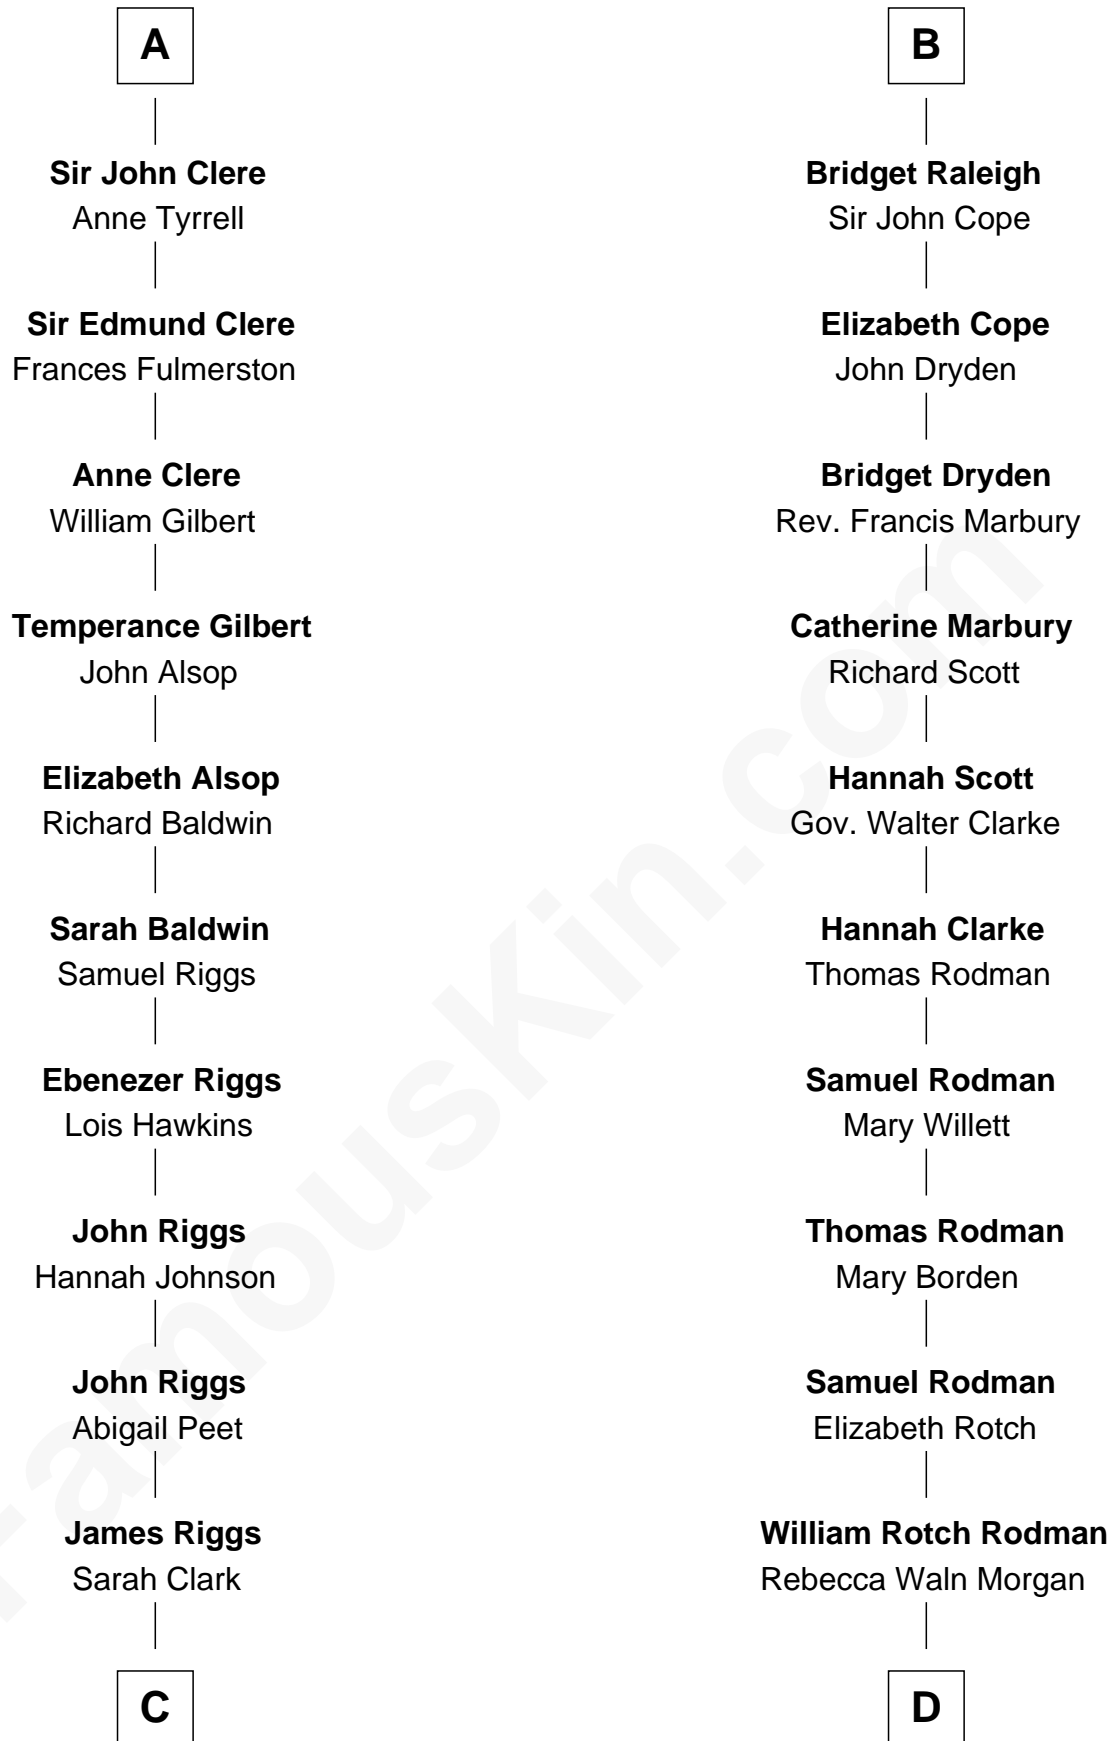

FamousKin.com

Relationship Chart of

Mamie (Doud) Eisenhower

First Lady of President Dwight Eisenhower

21st cousin of

Tuesday Weld

TV and Movie Actress

Edmund Fitzalan

Alice de Warenne

C

George Riggs
Phebe Caniff

Maria Riggs
Eli Doud

Royal Houghton Doud
Mary Cornelia Sheldon

John Sheldon Doud
Elivera Mathilda Carlson

Mamie (Doud) Eisenhower
First Lady of Dwight Eisenhower

D

Alfred Rodman
Anna Lothrop Motley

Eloise Rodman
Stephen Minot Weld

Edward Motley Weld
Sarah Lothrop King

Lothrop Motley Weld
Yosene Balfour Ker

Tuesday Weld
TV and Movie Actress

FamousKin.com