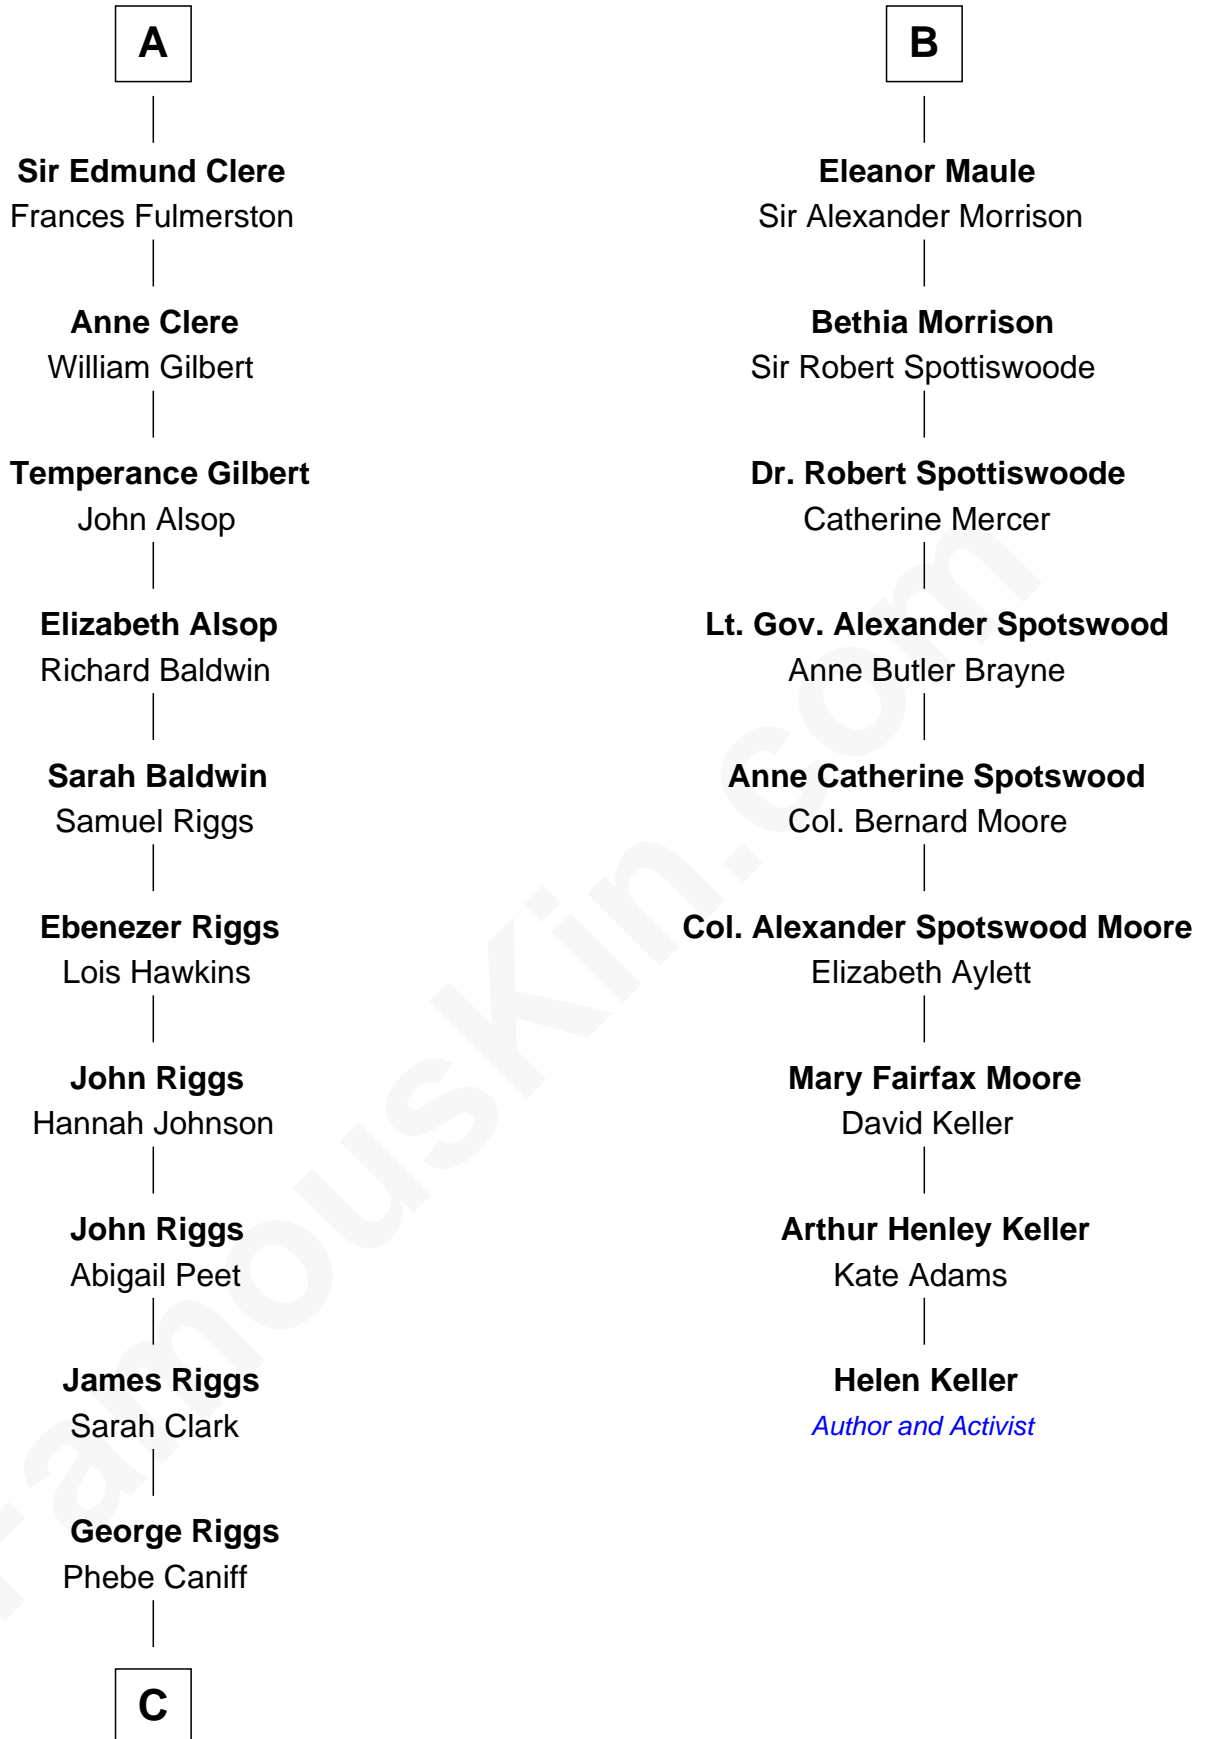

FamousKin.com

Relationship Chart of Mamie (Doud) Eisenhower

First Lady of President Dwight Eisenhower

15th cousin 5 times removed of

Helen Keller

Author and Activist

Richard Fitzalan
Eleanor Plantagenet

C

—
Maria Riggs

Eli Doud

—
Royal Houghton Doud

Mary Cornelia Sheldon

—
John Sheldon Doud

Elivera Mathilda Carlson

—
Mamie (Doud) Eisenhower

First Lady of Dwight Eisenhower