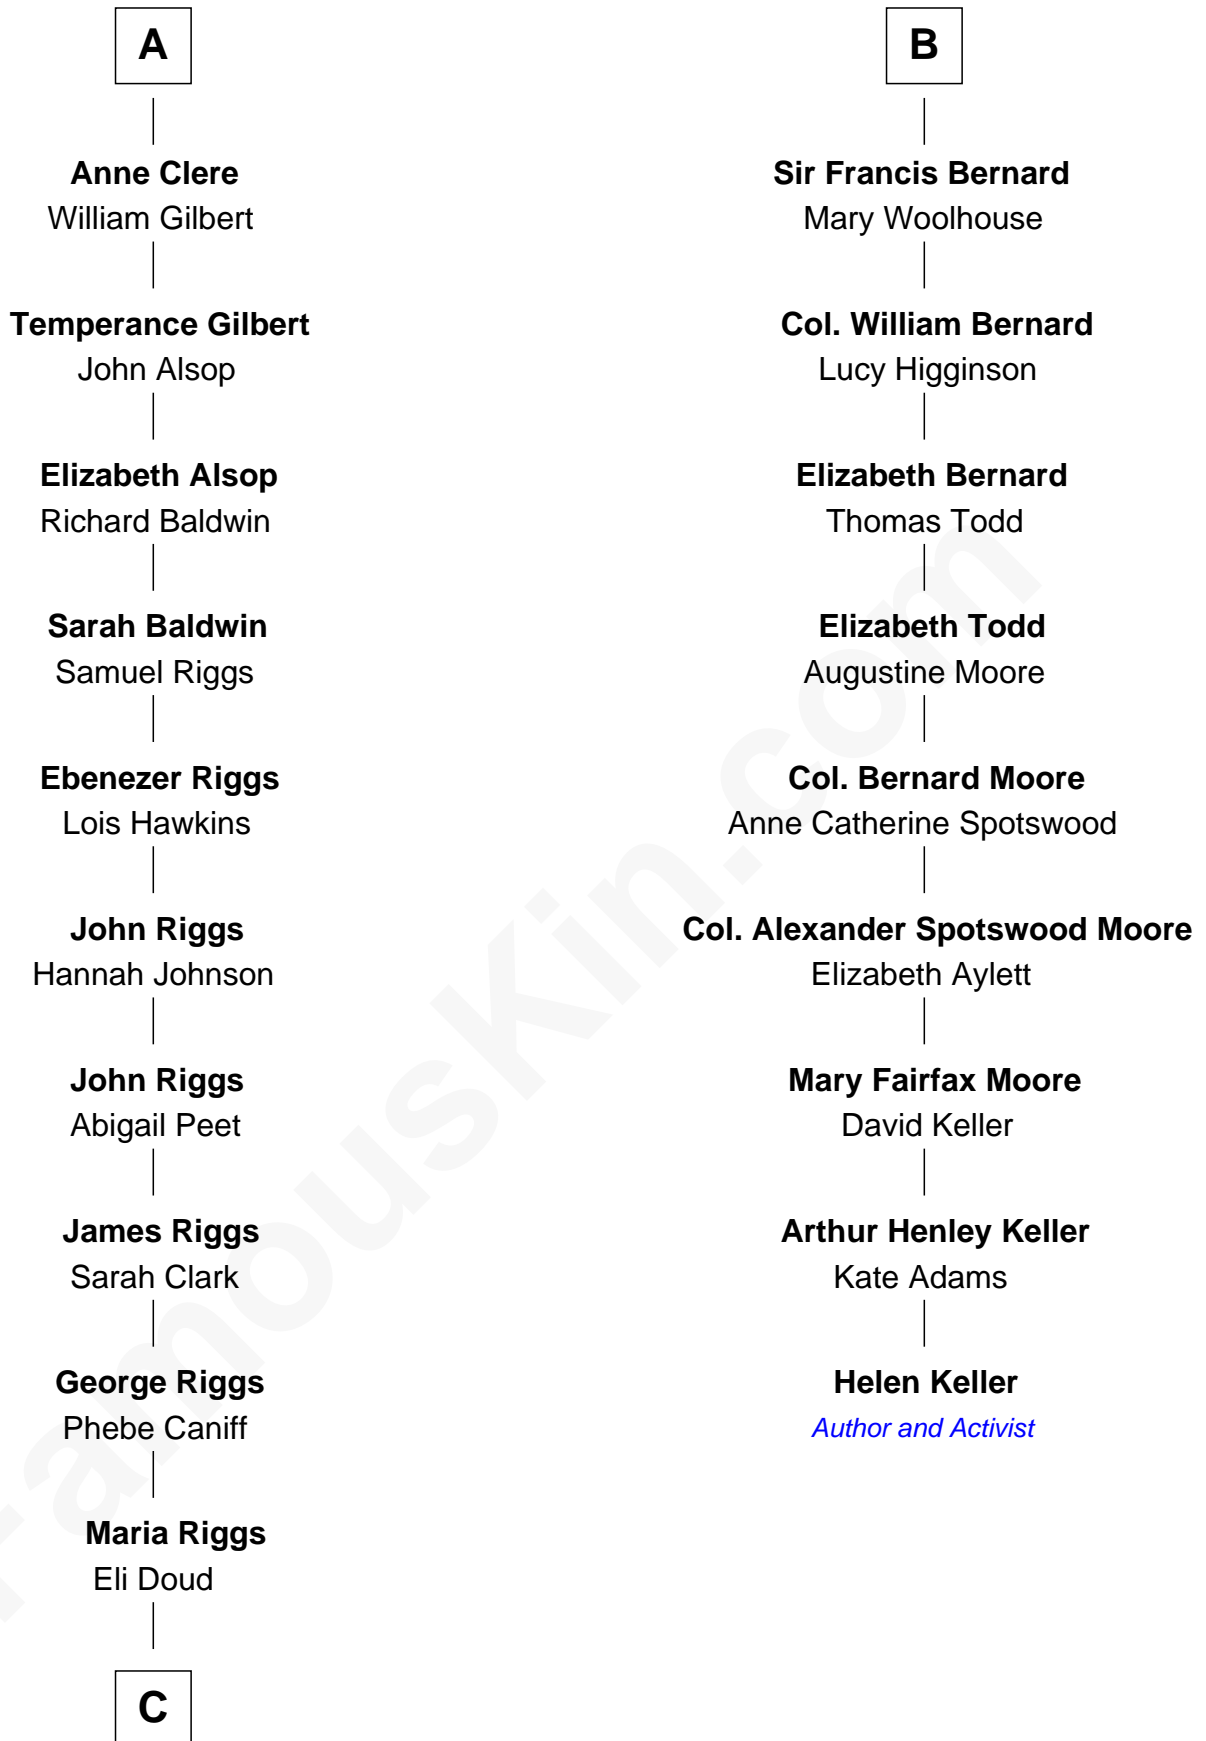

FamousKin.com

Relationship Chart of Mamie (Doud) Eisenhower

First Lady of President Dwight Eisenhower

15th cousin 4 times removed of

Helen Keller

Author and Activist

Sir Hugh de Stafford
Philippa de Beauchamp

Katherine de Stafford

Michael de la Pole

Isabel de la Pole

Thomas Morley

Elizabeth Morley

Sir John Arundell

Anne Arundell

Sir James Tyrrell

Margaret Daundelyn

John Bernard

Cecily Muscote

Francis Bernard

Alice Hazlewood

B

C

—
Royal Houghton Doud