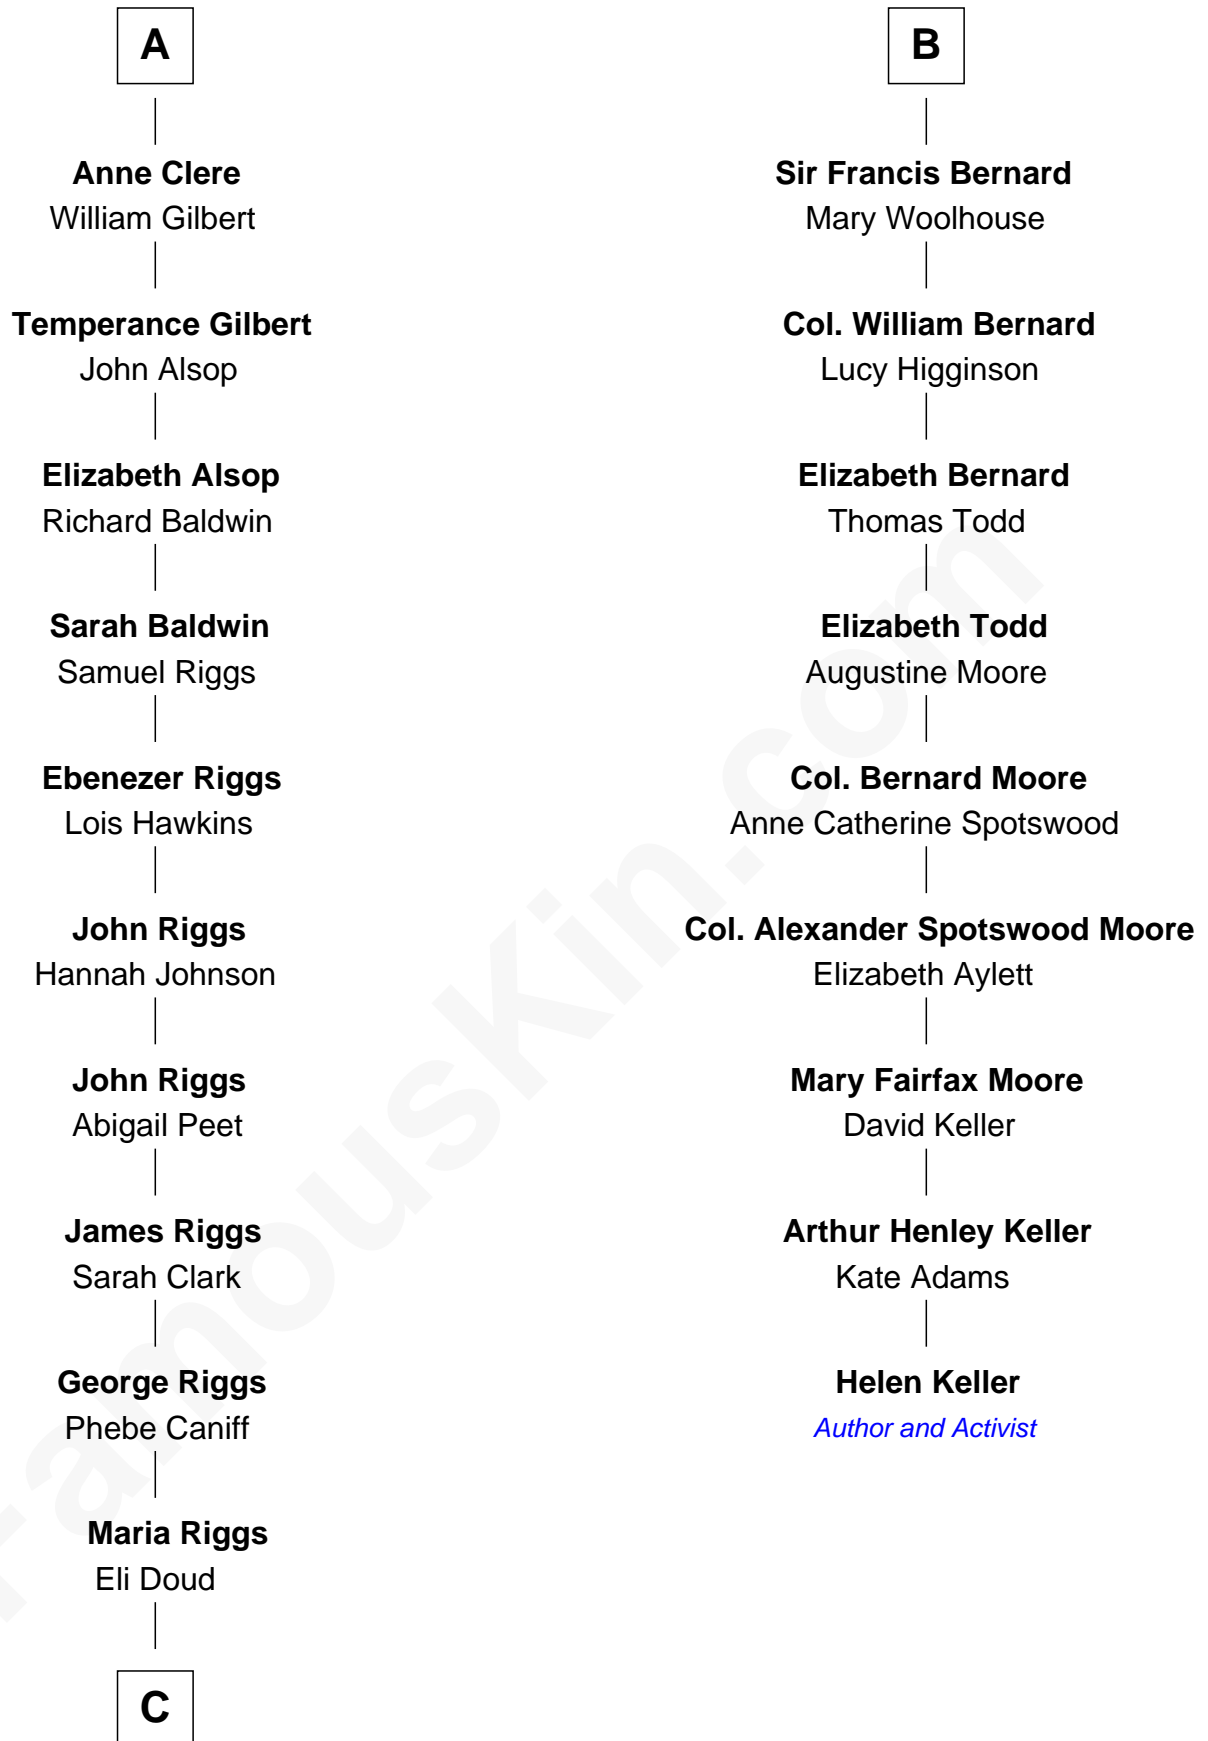

FamousKin.com

Relationship Chart of Mamie (Doud) Eisenhower

First Lady of President Dwight Eisenhower

15th cousin 4 times removed of

Helen Keller

Author and Activist

John de Welles

Maud de Roos

Anne de Welles

James Butler

James Butler

Joan Beauchamp

Sir Thomas Butler

Anne Hankeford

Margaret Butler

Sir William Boleyn

Stephen le Scrope

John le Scrope

Elizabeth Chaworth

Elizabeth le Scrope

Sir Henry le Scrope

Margaret Scrope

John Bernard

John Bernard

Margaret Daundelyn

John Bernard

Cecily Muscote

Francis Bernard

Alice Hazlewood

B

C

—
Royal Houghton Doud