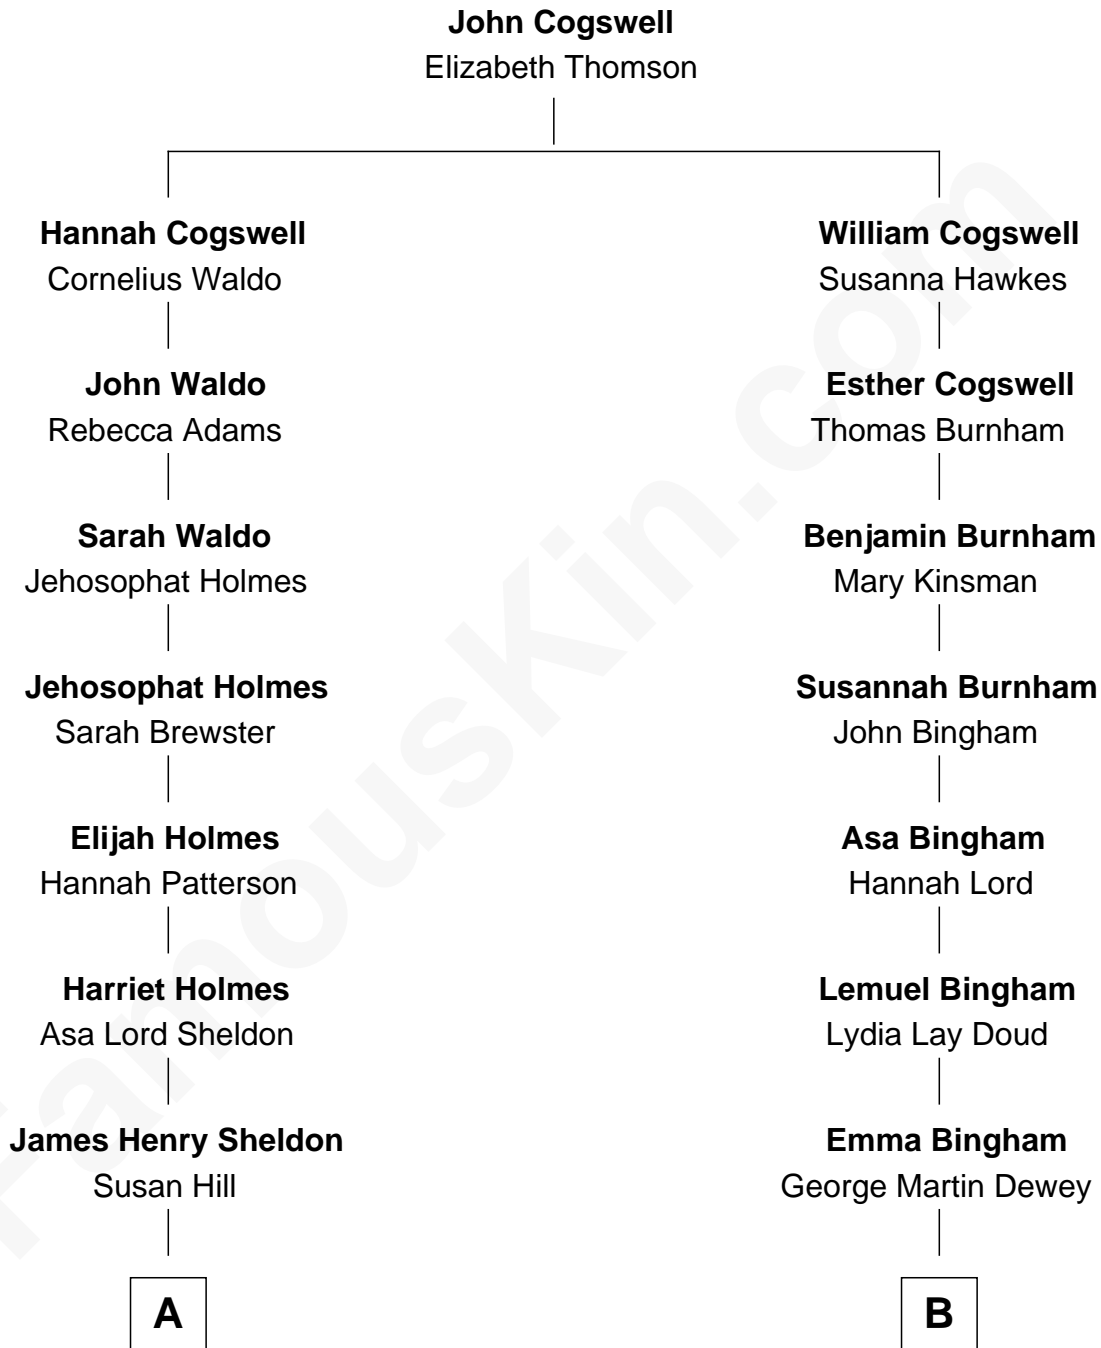

## Relationship Chart of

### Mamie (Doud) Eisenhower

*First Lady of President Dwight Eisenhower*

8th cousin 1 time removed of

### Thomas Edmund Dewey

*47th Governor of New York*

**A**

**Mary Cornelia Sheldon**

Royal Houghton Doud

**John Sheldon Doud**

Elivera Mathilda Carlson

**Mamie (Doud) Eisenhower**