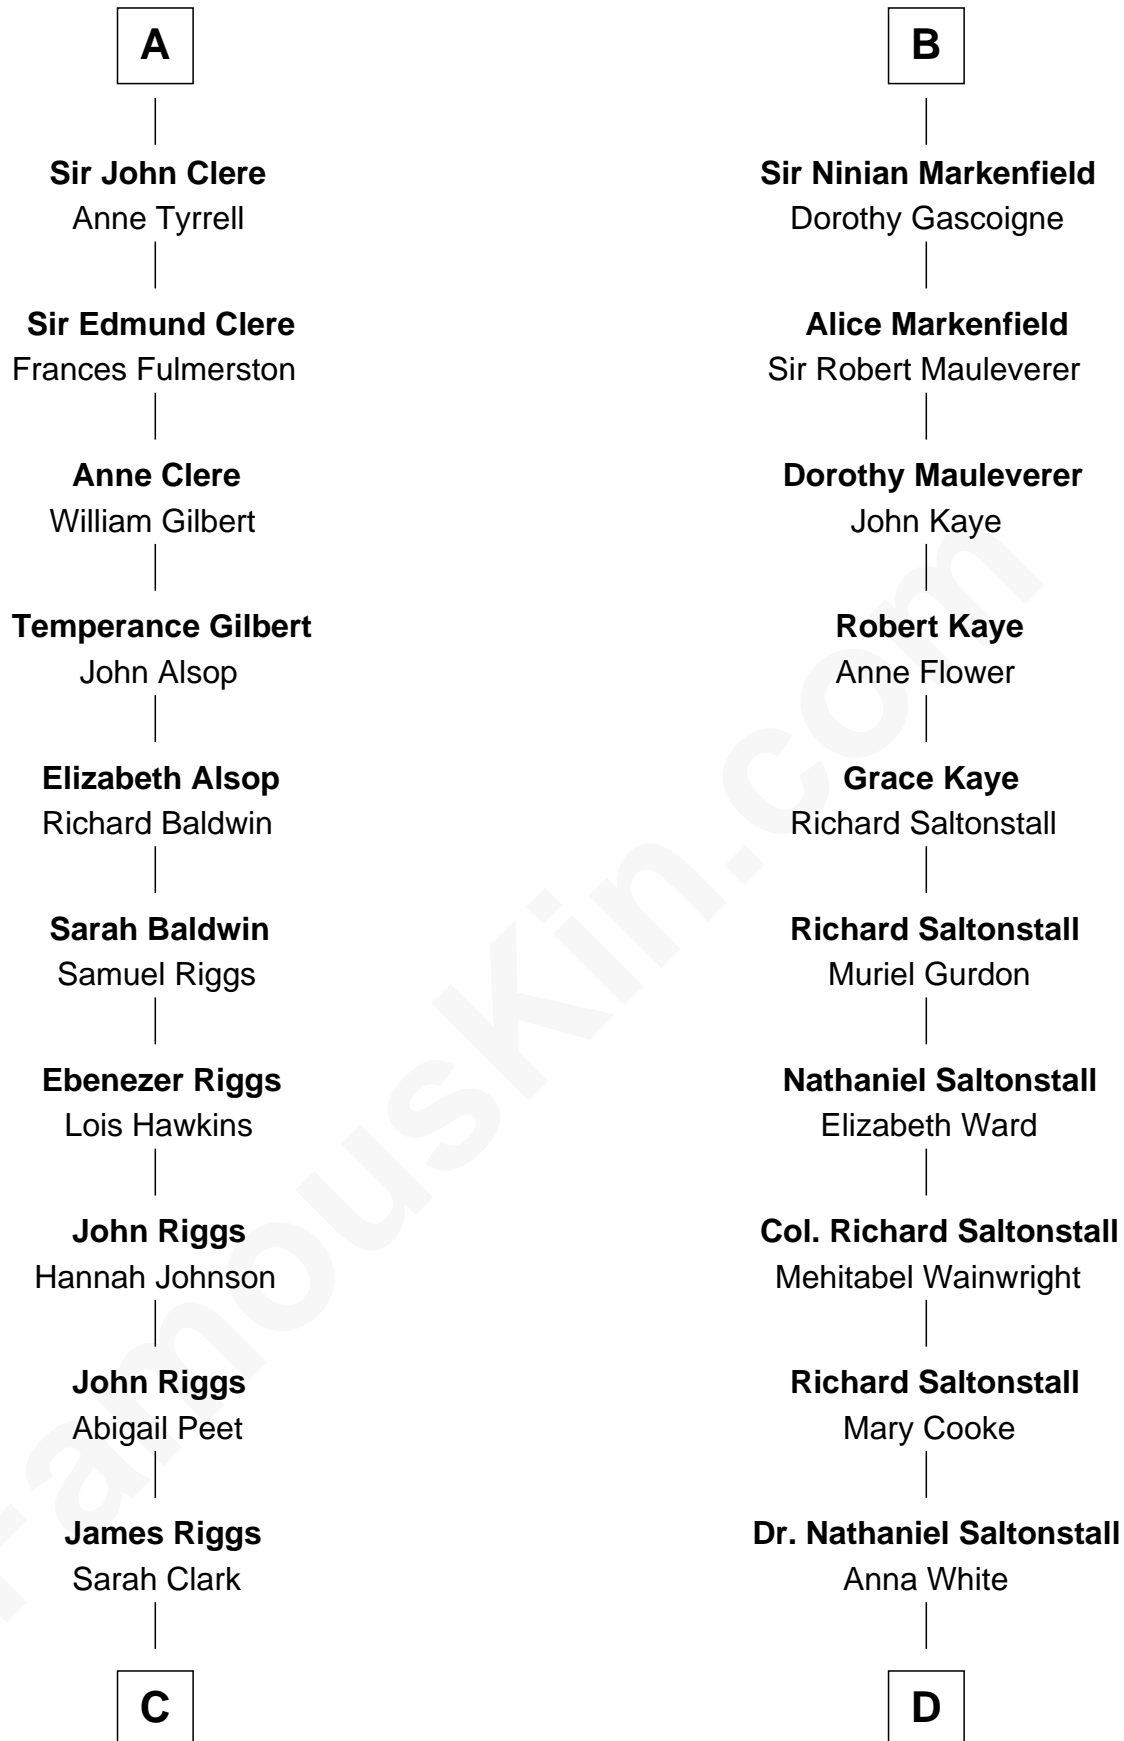

**FamousKin.com**  
**Relationship Chart of**  
**Mamie (Doud) Eisenhower**

*First Lady of President Dwight Eisenhower*

**20th cousin 1 time removed of**

**Leverett Saltonstall**

*55th Governor of Massachusetts*

**C**

**George Riggs**  
Phebe Caniff

**Maria Riggs**  
Eli Doud

**Royal Houghton Doud**  
Mary Cornelia Sheldon

**John Sheldon Doud**  
Elivera Mathilda Carlson

**Mamie (Doud) Eisenhower**  
*First Lady of Dwight Eisenhower*

**D**

**Leverett Saltonstall**  
Mary Elizabeth Sanders

**Leverett Saltonstall**  
Rose Smith Lee

**Richard Middlecott Saltonstall**  
Eleanor Brooks

**Leverett Saltonstall**  
*55th Governor of Massachusetts*