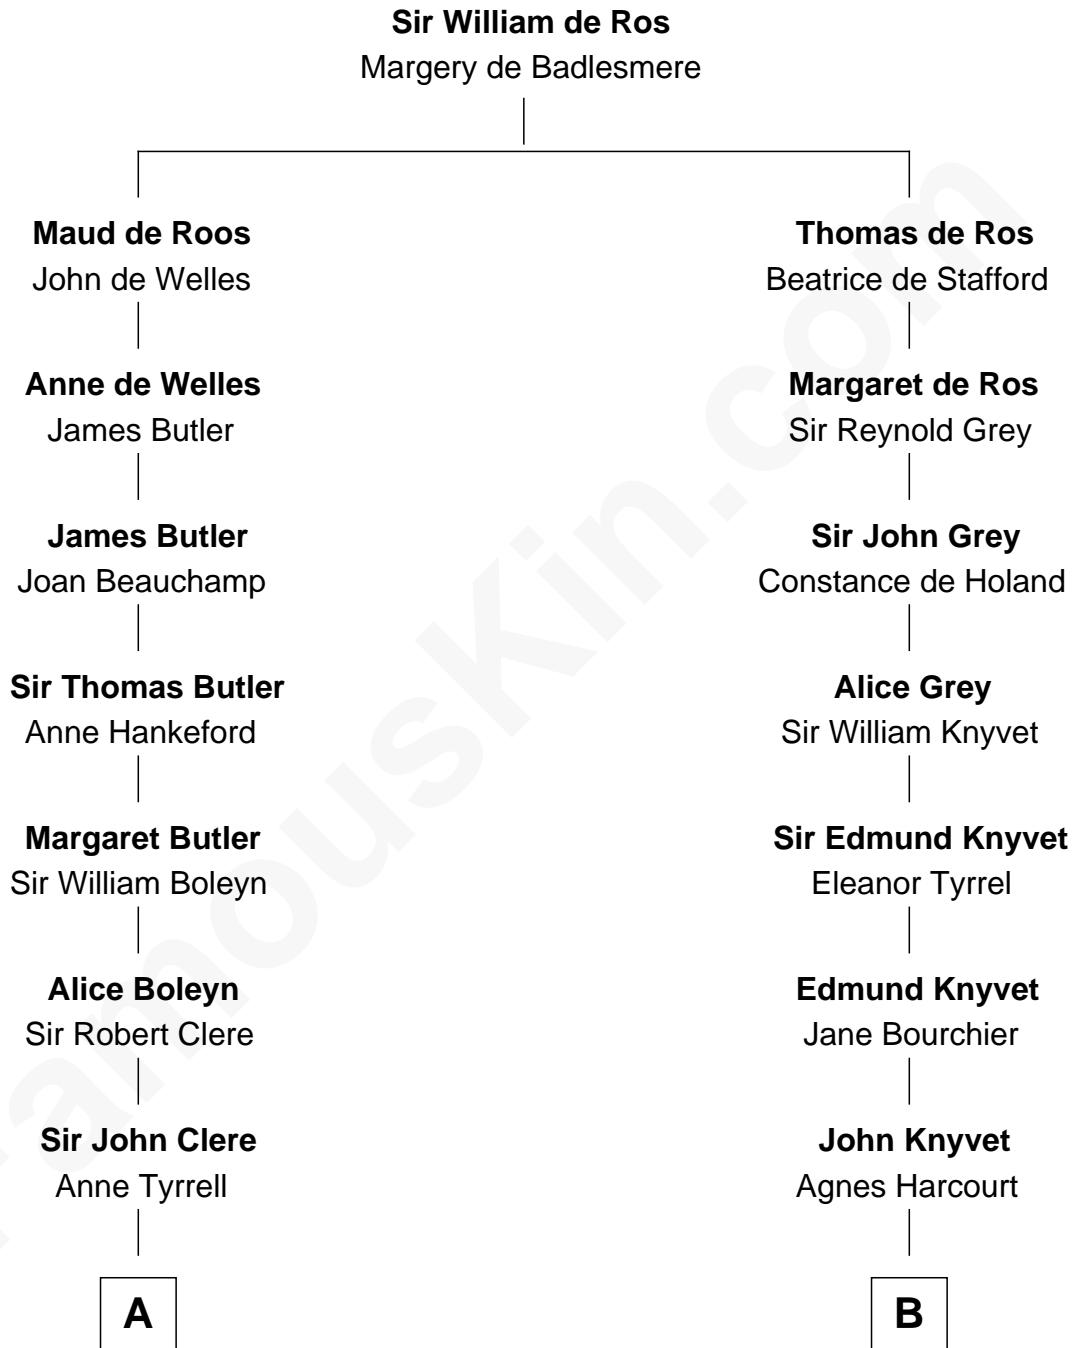

FamousKin.com

Relationship Chart of Mamie (Doud) Eisenhower

First Lady of President Dwight Eisenhower

17th cousin 3 times removed of

Leverett Saltonstall

55th Governor of Massachusetts

C

—
Maria Riggs

Eli Doud

—
Royal Houghton Doud

Mary Cornelia Sheldon

—
John Sheldon Doud

Elivera Mathilda Carlson

—
Mamie (Doud) Eisenhower

First Lady of Dwight Eisenhower

FamousKin.com