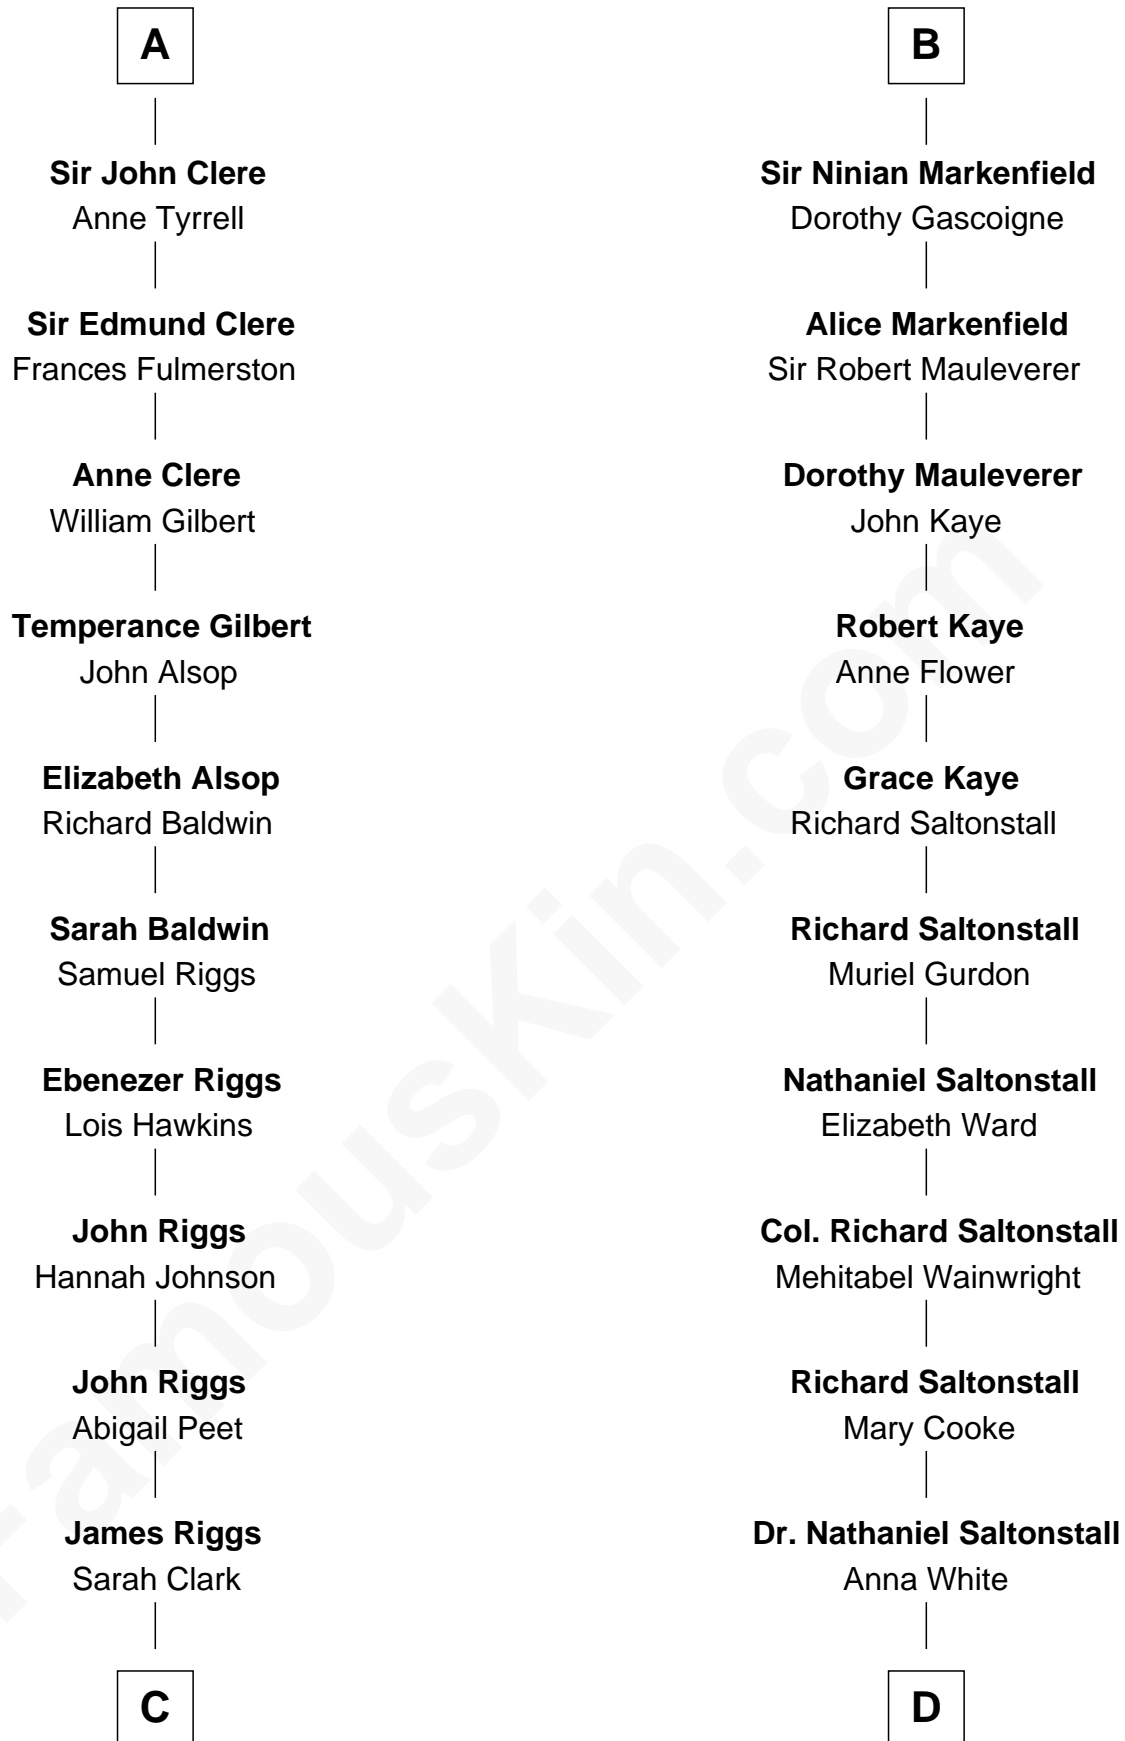

FamousKin.com
Relationship Chart of
Mamie (Doud) Eisenhower

First Lady of President Dwight Eisenhower

20th cousin 1 time removed of

Leverett Saltonstall

55th Governor of Massachusetts

C

George Riggs
Phebe Caniff

Maria Riggs
Eli Doud

Royal Houghton Doud
Mary Cornelia Sheldon

John Sheldon Doud
Elivera Mathilda Carlson

Mamie (Doud) Eisenhower
First Lady of Dwight Eisenhower

D

Leverett Saltonstall
Mary Elizabeth Sanders