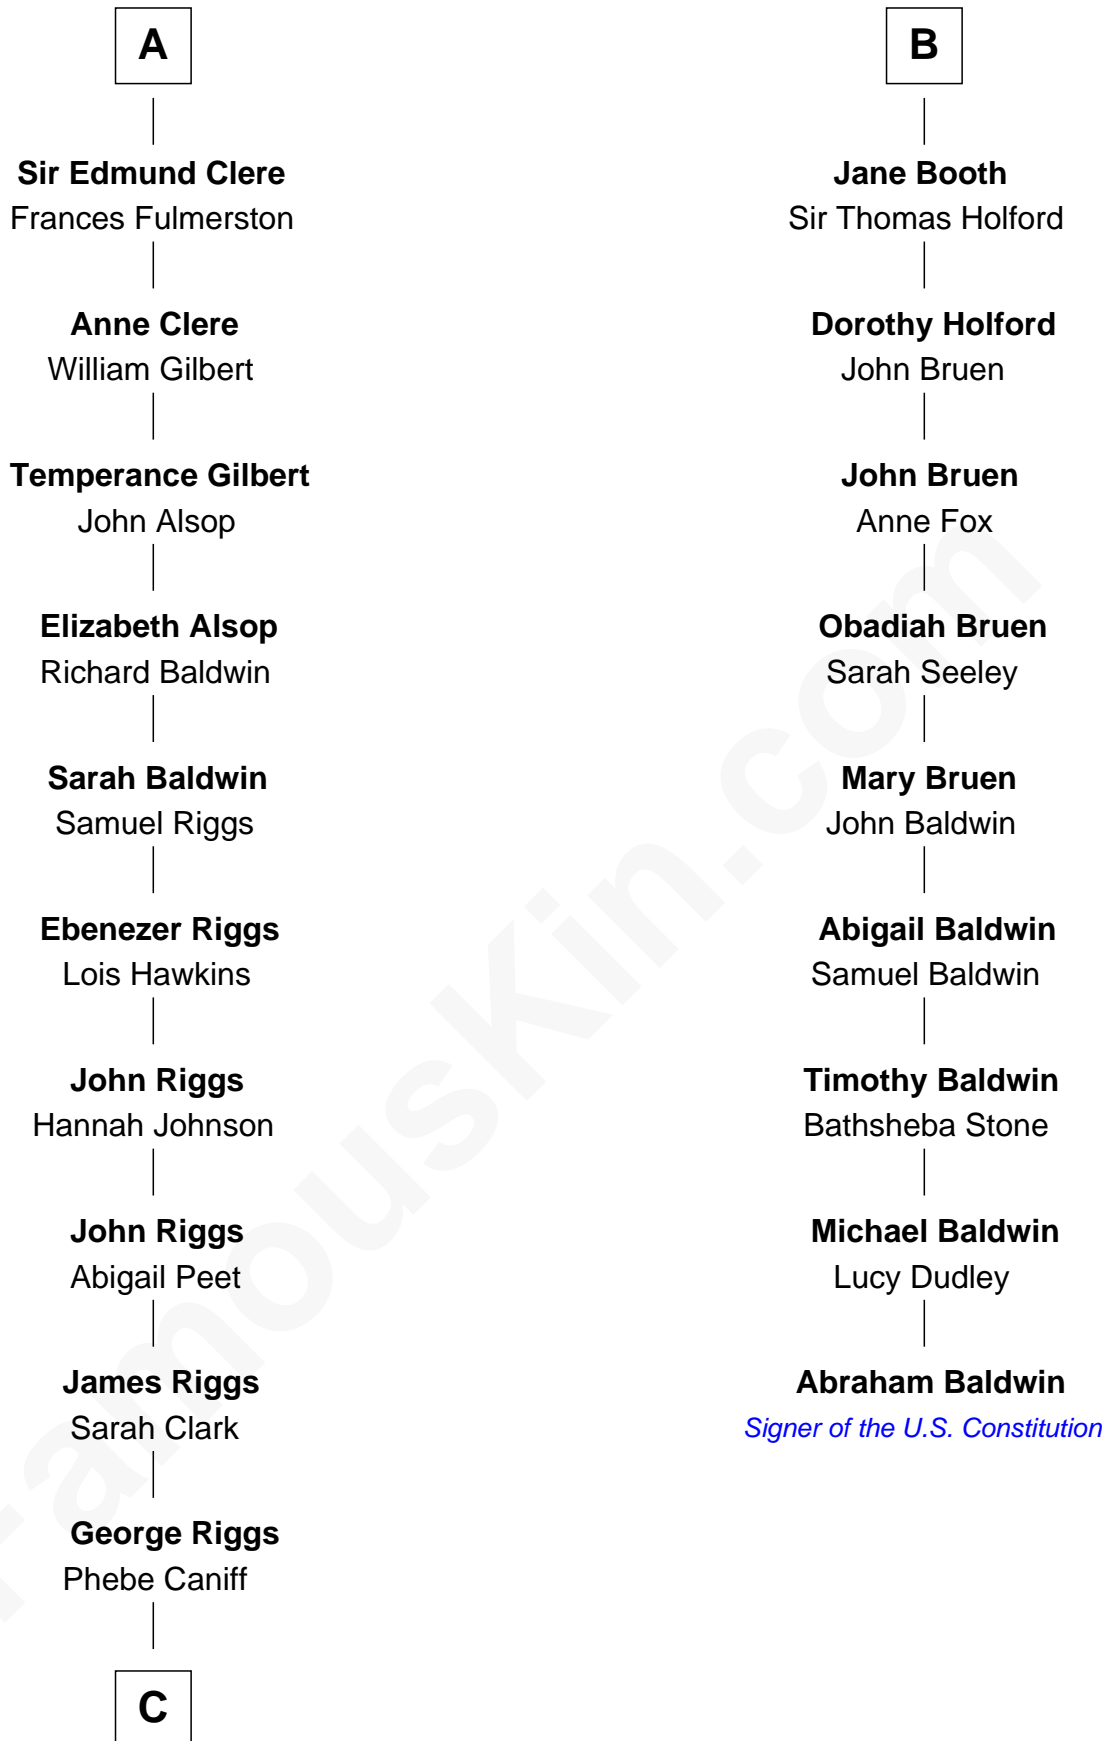

FamousKin.com

Relationship Chart of Mamie (Doud) Eisenhower

First Lady of President Dwight Eisenhower

15th cousin 5 times removed of

Abraham Baldwin

Signer of the U.S. Constitution

C

—
Maria Riggs
Eli Doud

—
Royal Houghton Doud
Mary Cornelia Sheldon

—
John Sheldon Doud
Elivera Mathilda Carlson

—
Mamie (Doud) Eisenhower
First Lady of Dwight Eisenhower

FamousKin.com