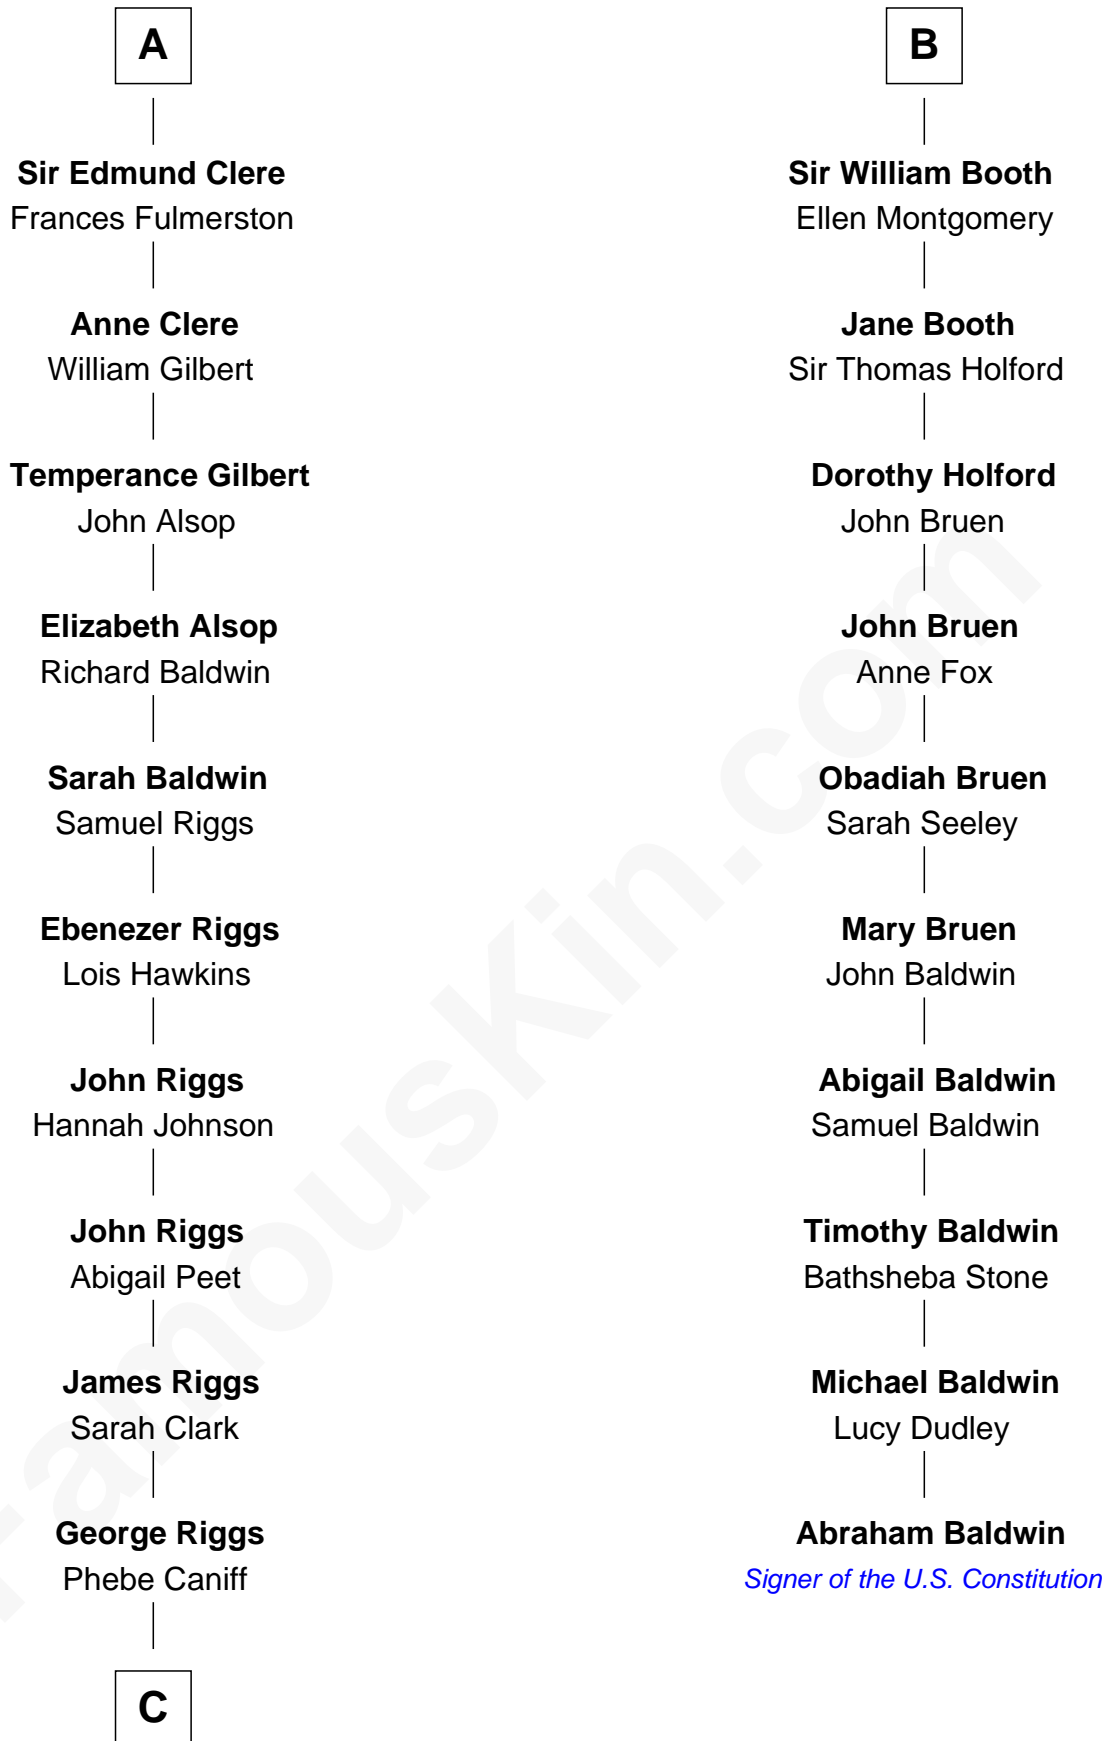

FamousKin.com

Relationship Chart of Mamie (Doud) Eisenhower

First Lady of President Dwight Eisenhower

16th cousin 4 times removed of

Abraham Baldwin

Signer of the U.S. Constitution

C

—
Maria Riggs
Eli Doud

—
Royal Houghton Doud
Mary Cornelia Sheldon

—
John Sheldon Doud
Elivera Mathilda Carlson

—
Mamie (Doud) Eisenhower
First Lady of Dwight Eisenhower

FamousKin.com