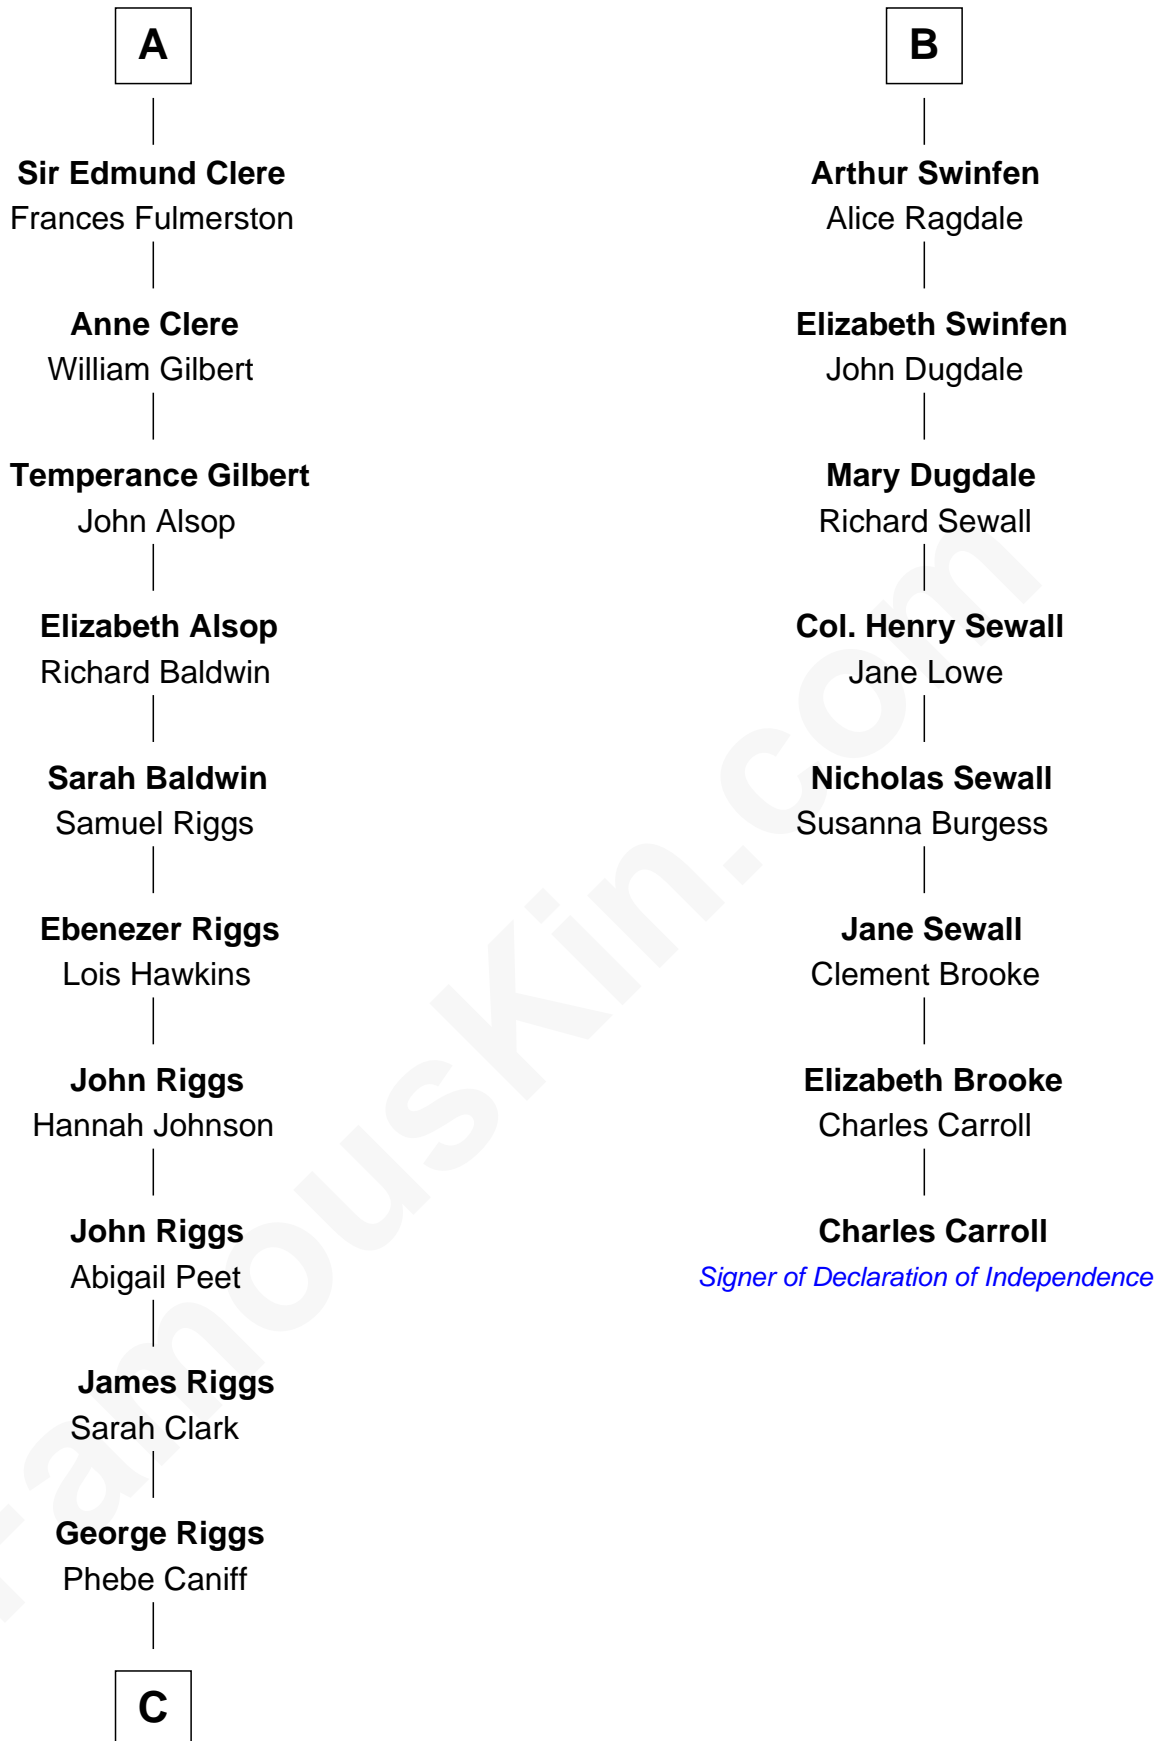

FamousKin.com

Relationship Chart of Mamie (Doud) Eisenhower

First Lady of President Dwight Eisenhower

14th cousin 6 times removed of

Charles Carroll

Signer of the Declaration of Independence

C

—
Maria Riggs

Eli Doud

—
Royal Houghton Doud

Mary Cornelia Sheldon

—
John Sheldon Doud

Elivera Mathilda Carlson

—
Mamie (Doud) Eisenhower

First Lady of Dwight Eisenhower

FamousKin.com