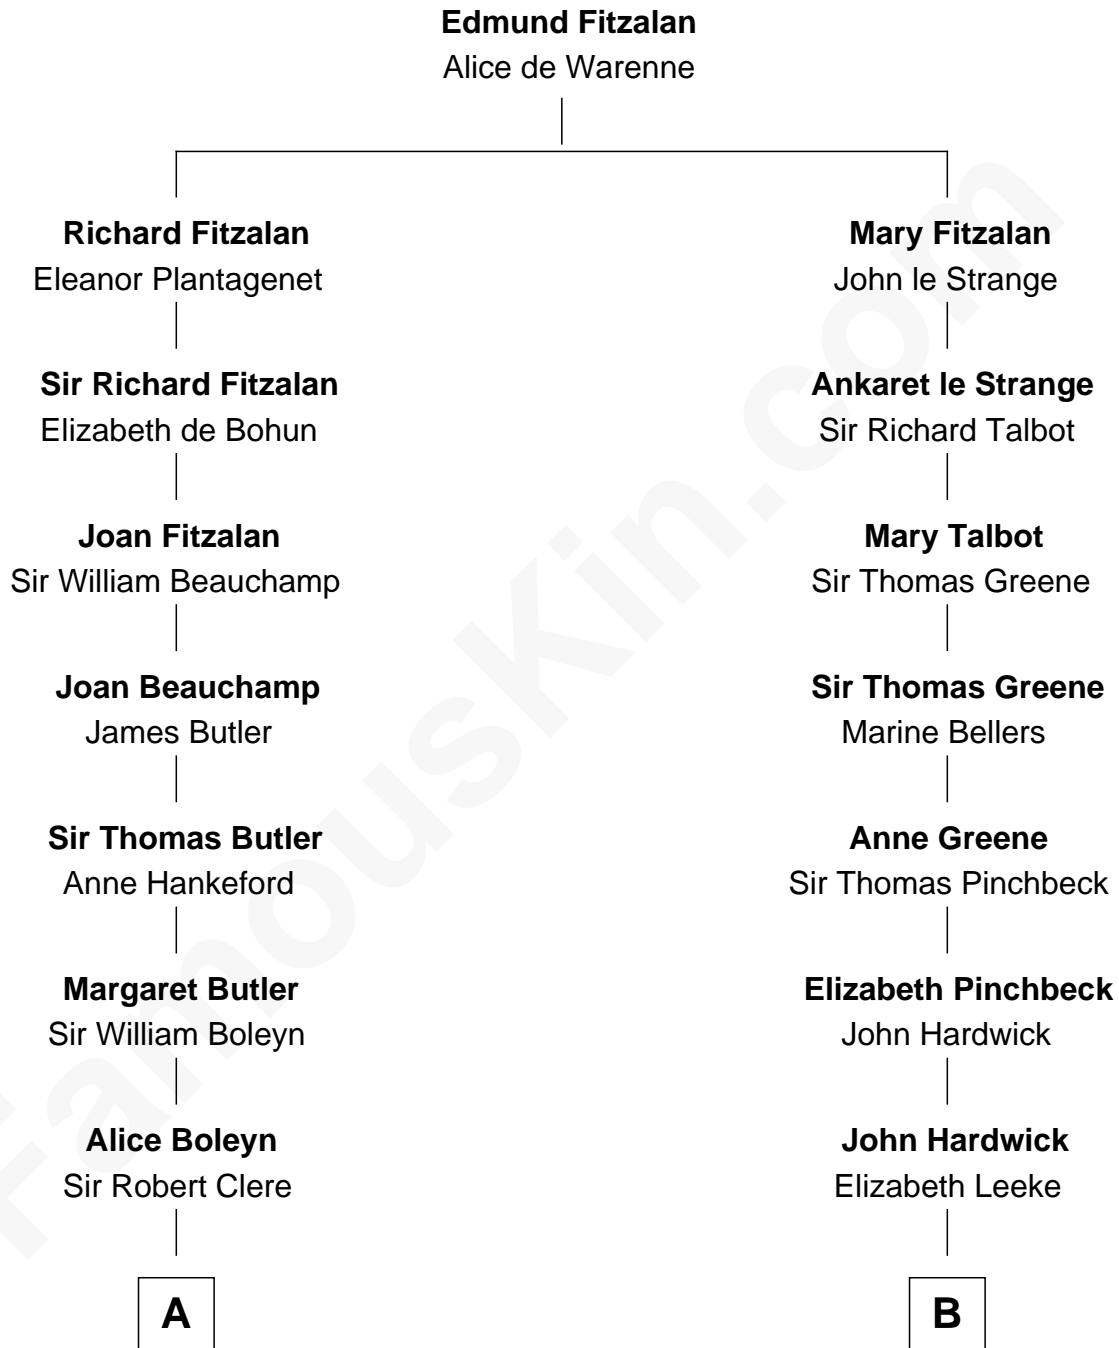

# FamousKin.com

## Relationship Chart of Mamie (Doud) Eisenhower

*First Lady of President Dwight Eisenhower*

14th cousin 7 times removed of

**Charles Carroll**

*Signer of the Declaration of Independence*

**C**

**George Riggs**

Phebe Caniff

**Maria Riggs**

Eli Doud

**Royal Houghton Doud**

Mary Cornelia Sheldon

**John Sheldon Doud**

Elivera Mathilda Carlson

**Mamie (Doud) Eisenhower**

*First Lady of Dwight Eisenhower*