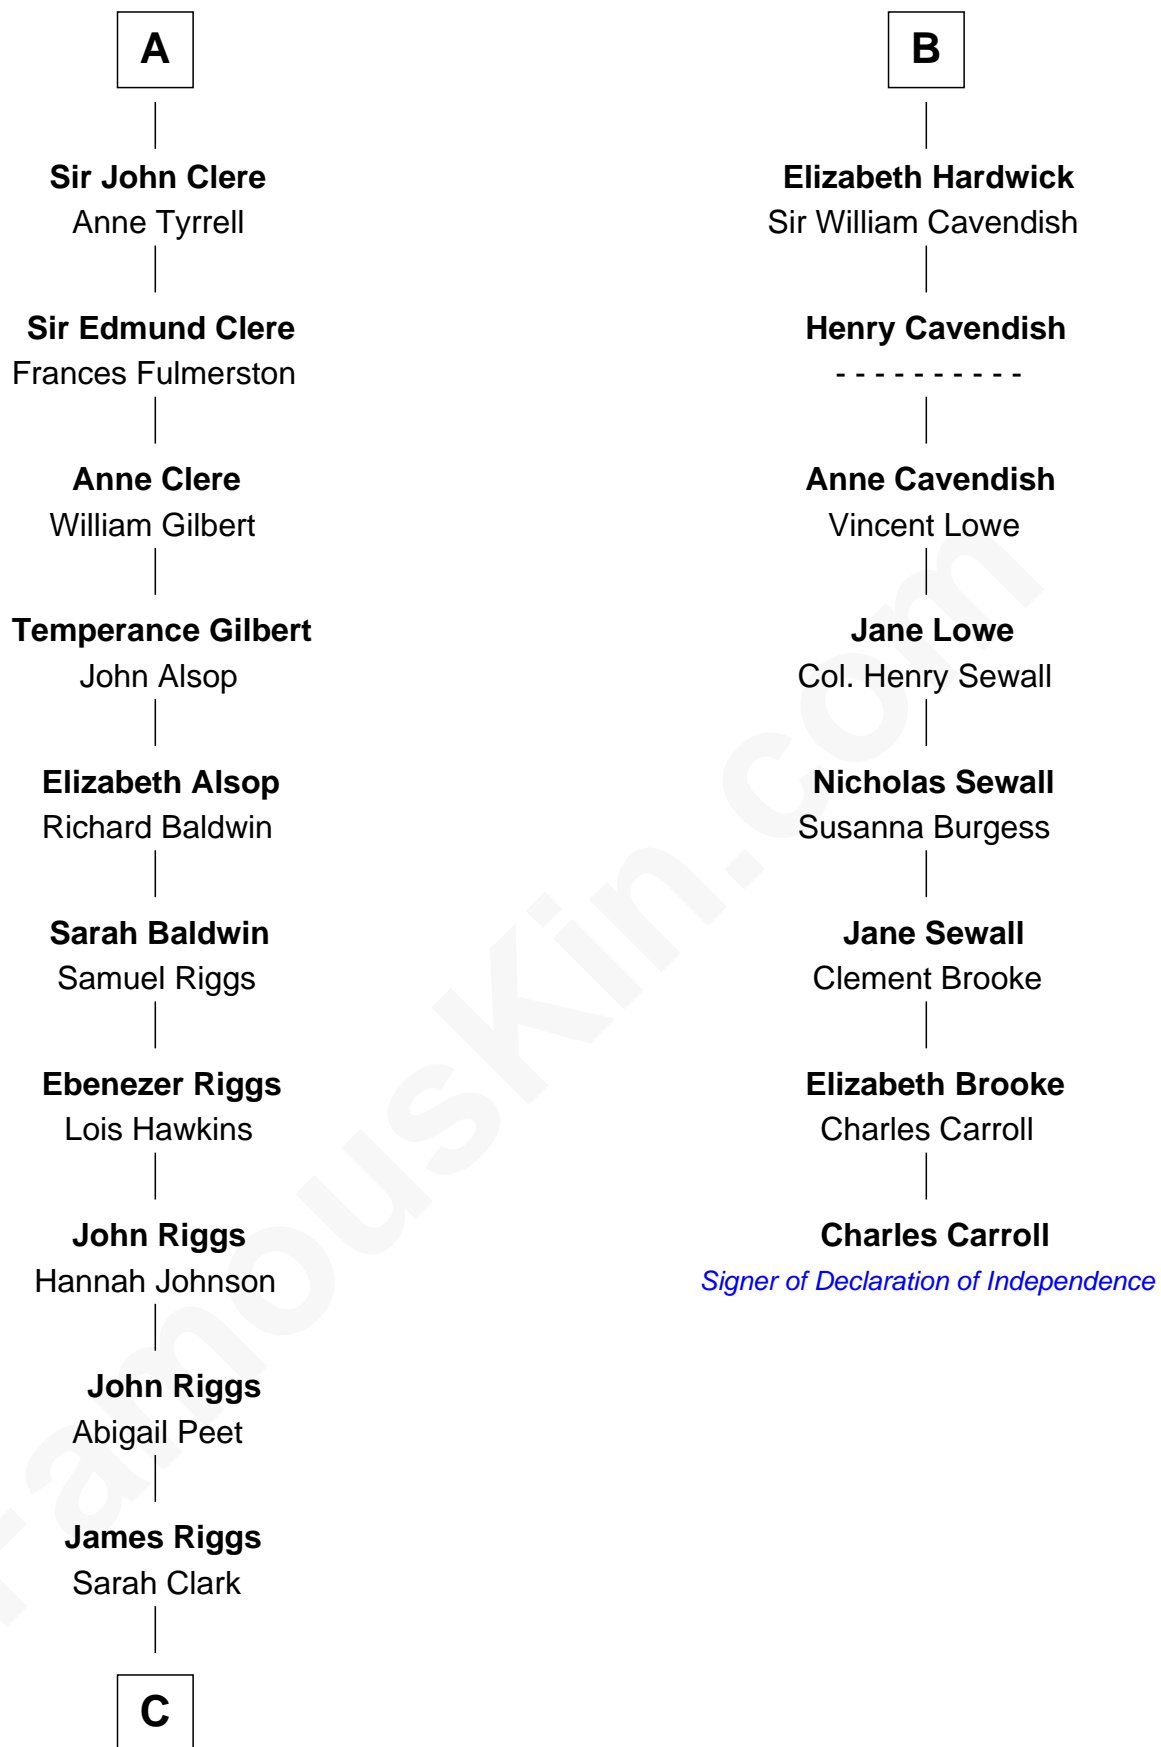

## Relationship Chart of Mamie (Doud) Eisenhower

*First Lady of President Dwight Eisenhower*

14th cousin 7 times removed of

**Charles Carroll**

*Signer of the Declaration of Independence*

**C**

**George Riggs**

Phebe Caniff

**Maria Riggs**

Eli Doud

**Royal Houghton Doud**

Mary Cornelia Sheldon

**John Sheldon Doud**

Elivera Mathilda Carlson

**Mamie (Doud) Eisenhower**

*First Lady of Dwight Eisenhower*