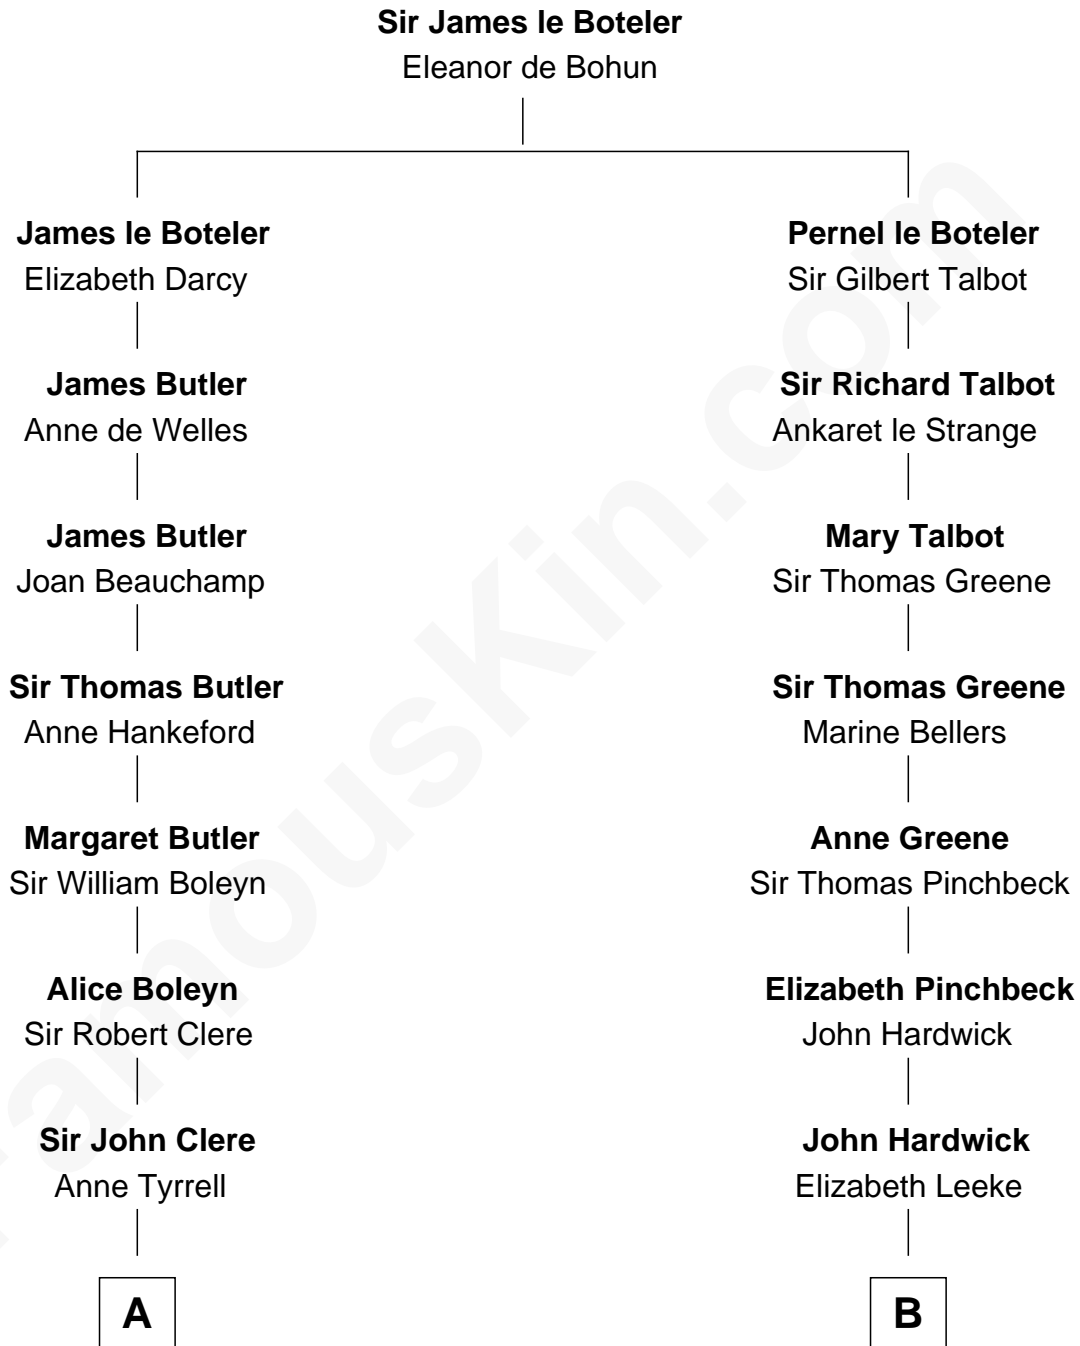

FamousKin.com

Relationship Chart of Mamie (Doud) Eisenhower

First Lady of President Dwight Eisenhower

14th cousin 6 times removed of

Charles Carroll

Signer of the Declaration of Independence

C

—
Maria Riggs

Eli Doud

—
Royal Houghton Doud

Mary Cornelia Sheldon

—
John Sheldon Doud

Elivera Mathilda Carlson

—
Mamie (Doud) Eisenhower

First Lady of Dwight Eisenhower

FamousKin.com