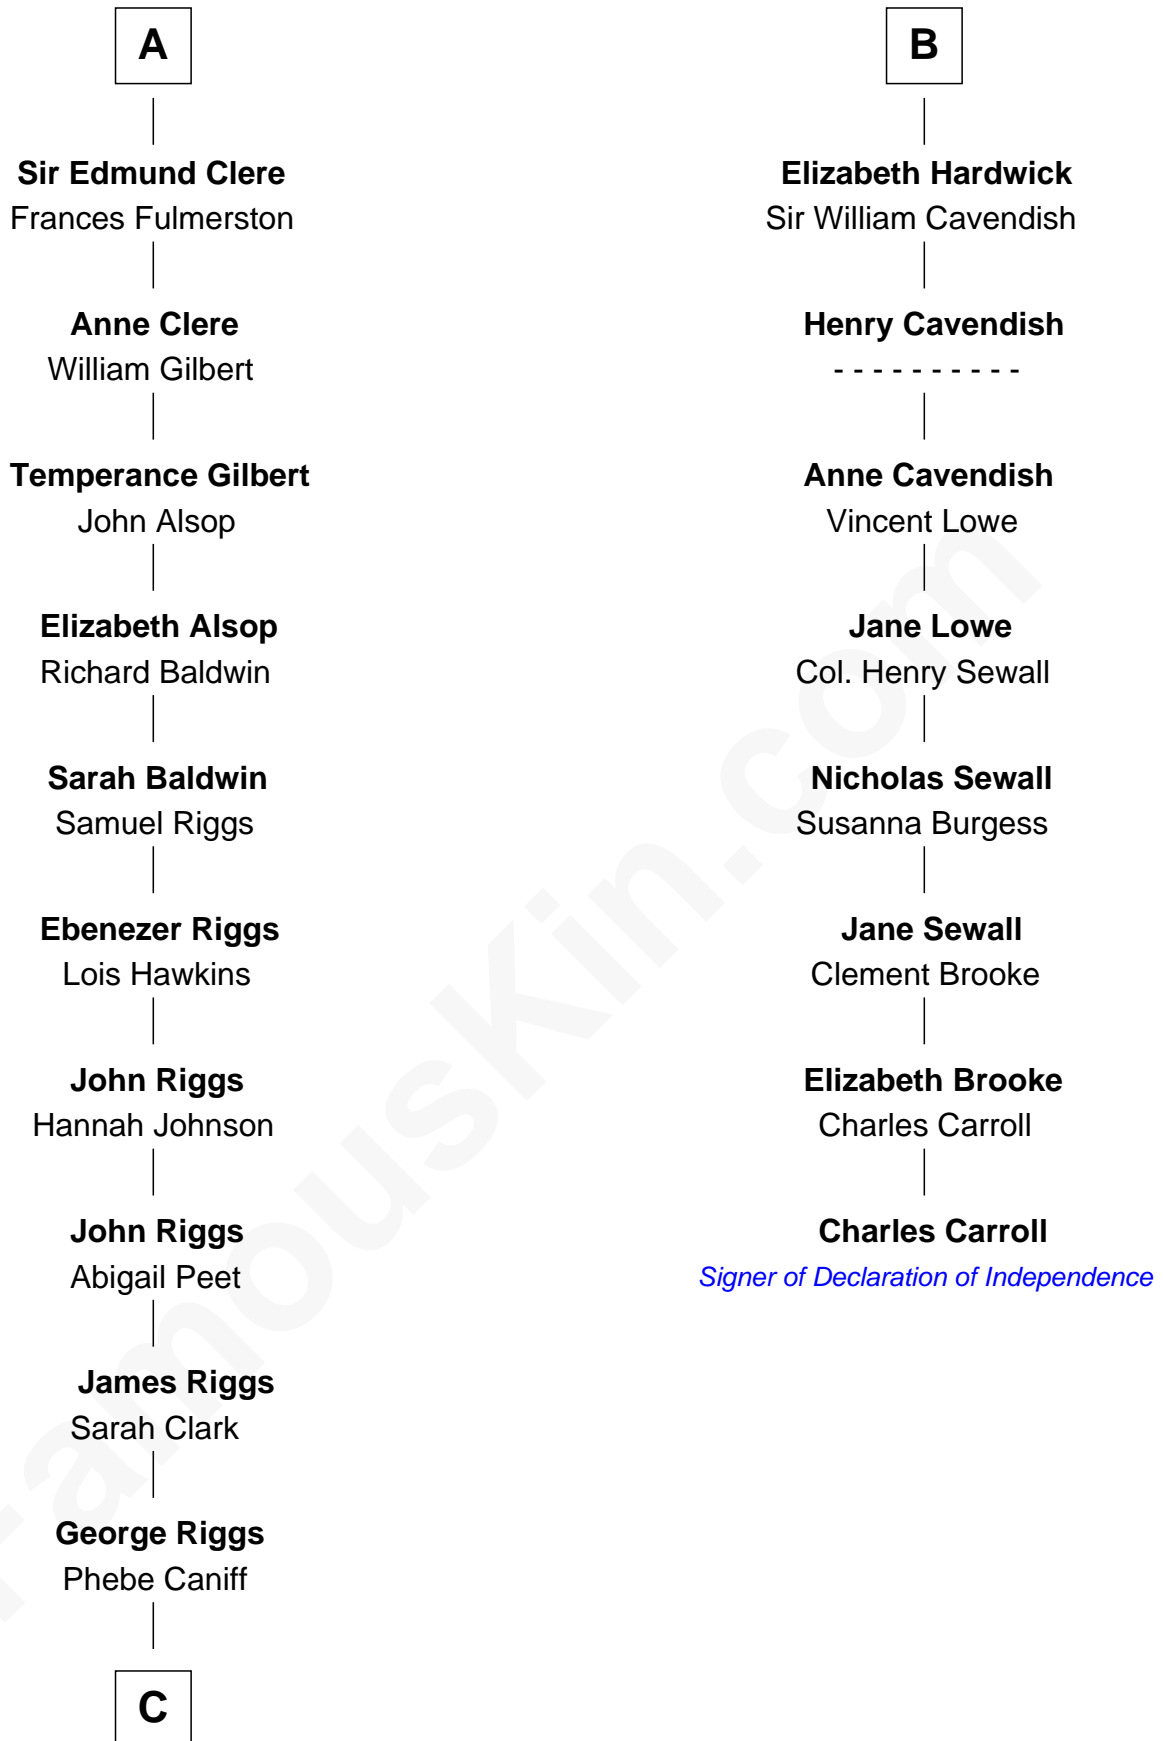

FamousKin.com

Relationship Chart of Mamie (Doud) Eisenhower

First Lady of President Dwight Eisenhower

14th cousin 6 times removed of

Charles Carroll

Signer of the Declaration of Independence

C

—
Maria Riggs

Eli Doud

—
Royal Houghton Doud

Mary Cornelia Sheldon

—
John Sheldon Doud

Elivera Mathilda Carlson

—
Mamie (Doud) Eisenhower

First Lady of Dwight Eisenhower

FamousKin.com