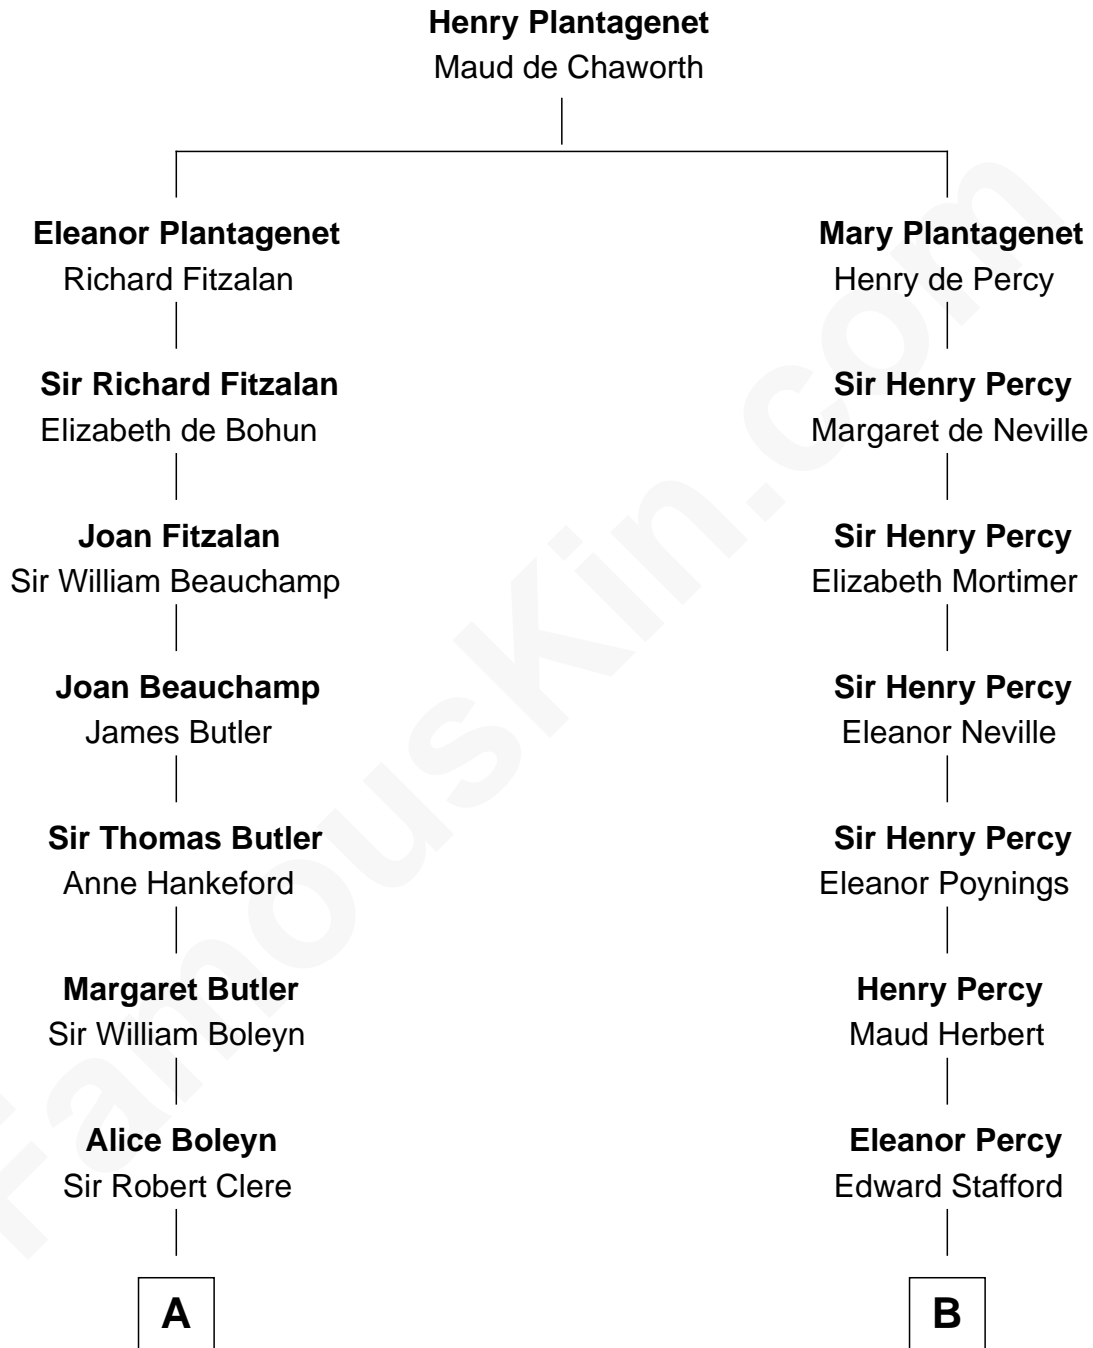

FamousKin.com

Relationship Chart of Mamie (Doud) Eisenhower

First Lady of President Dwight Eisenhower

15th cousin 6 times removed of

Daniel Carroll

Signer of the U.S. Constitution

C

George Riggs

Phebe Caniff

Maria Riggs

Eli Doud

Royal Houghton Doud

Mary Cornelia Sheldon

John Sheldon Doud

Elivera Mathilda Carlson

Mamie (Doud) Eisenhower

First Lady of Dwight Eisenhower