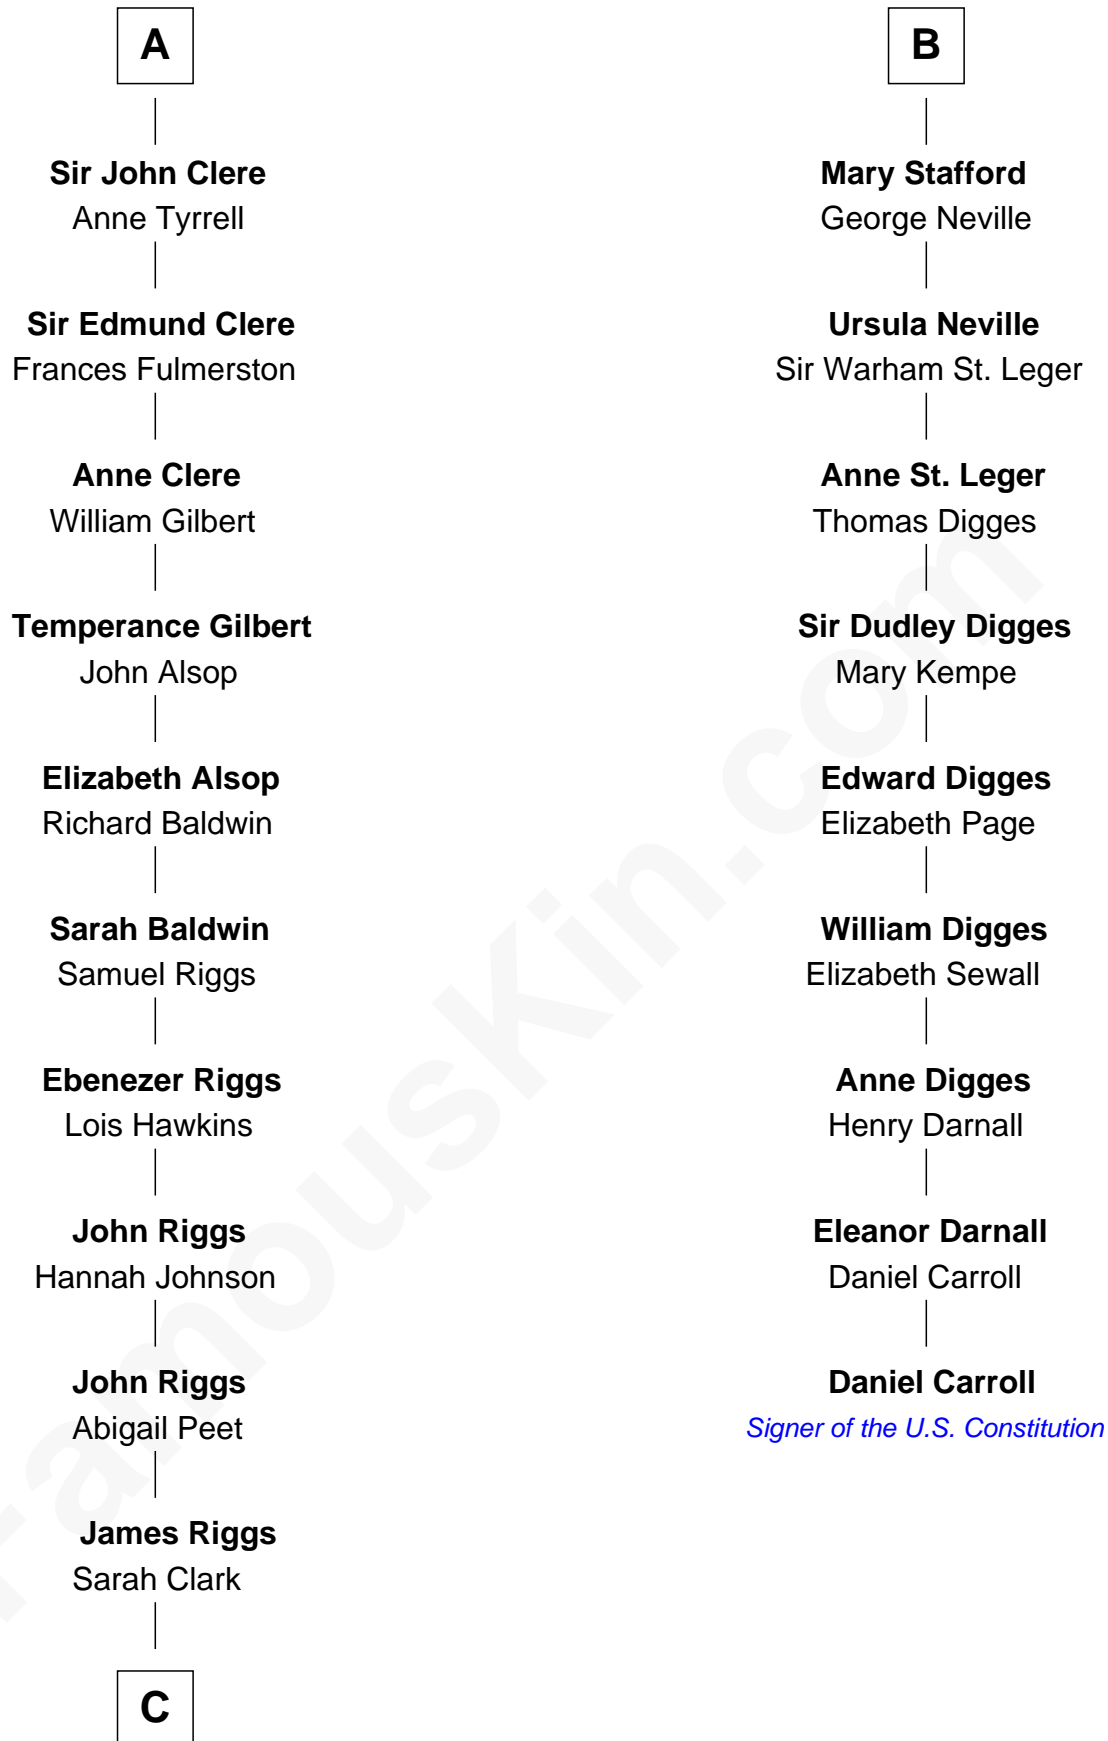

FamousKin.com

Relationship Chart of Mamie (Doud) Eisenhower

First Lady of President Dwight Eisenhower

15th cousin 6 times removed of

Daniel Carroll

Signer of the U.S. Constitution

C

George Riggs

Phebe Caniff

Maria Riggs

Eli Doud

Royal Houghton Doud

Mary Cornelia Sheldon

John Sheldon Doud

Elivera Mathilda Carlson

Mamie (Doud) Eisenhower

First Lady of Dwight Eisenhower