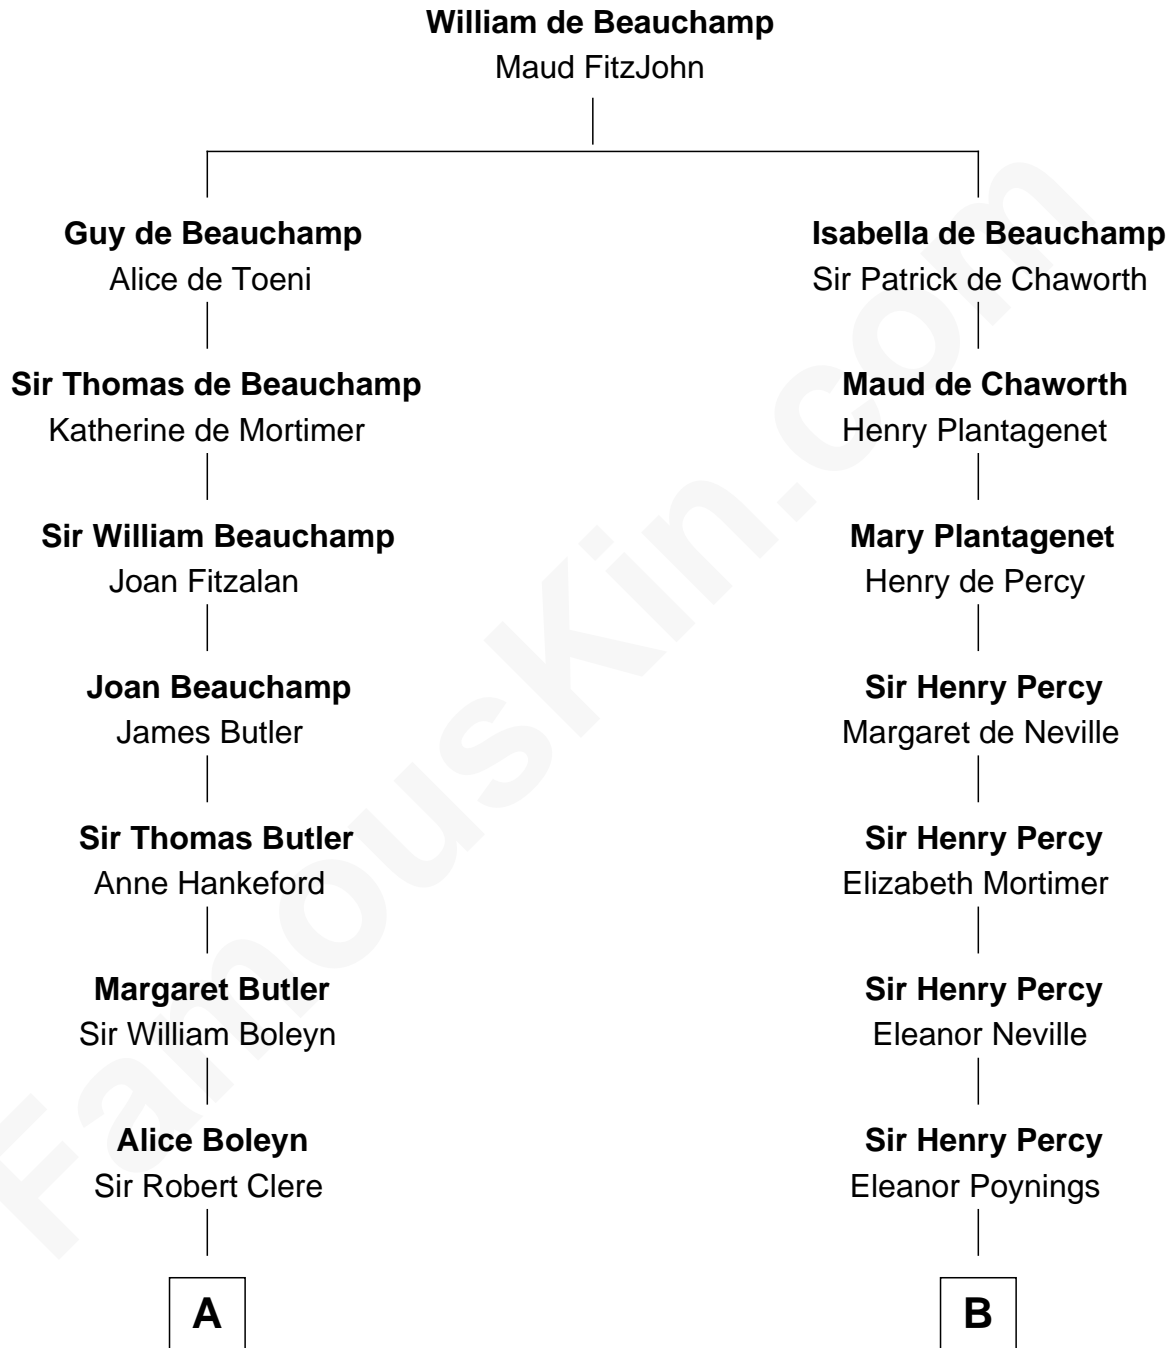

FamousKin.com

Relationship Chart of Mamie (Doud) Eisenhower

First Lady of President Dwight Eisenhower

17th cousin 4 times removed of

Daniel Carroll

Signer of the U.S. Constitution

C

George Riggs

Phebe Caniff

Maria Riggs

Eli Doud

Royal Houghton Doud

Mary Cornelia Sheldon

John Sheldon Doud

Elivera Mathilda Carlson

Mamie (Doud) Eisenhower

First Lady of Dwight Eisenhower