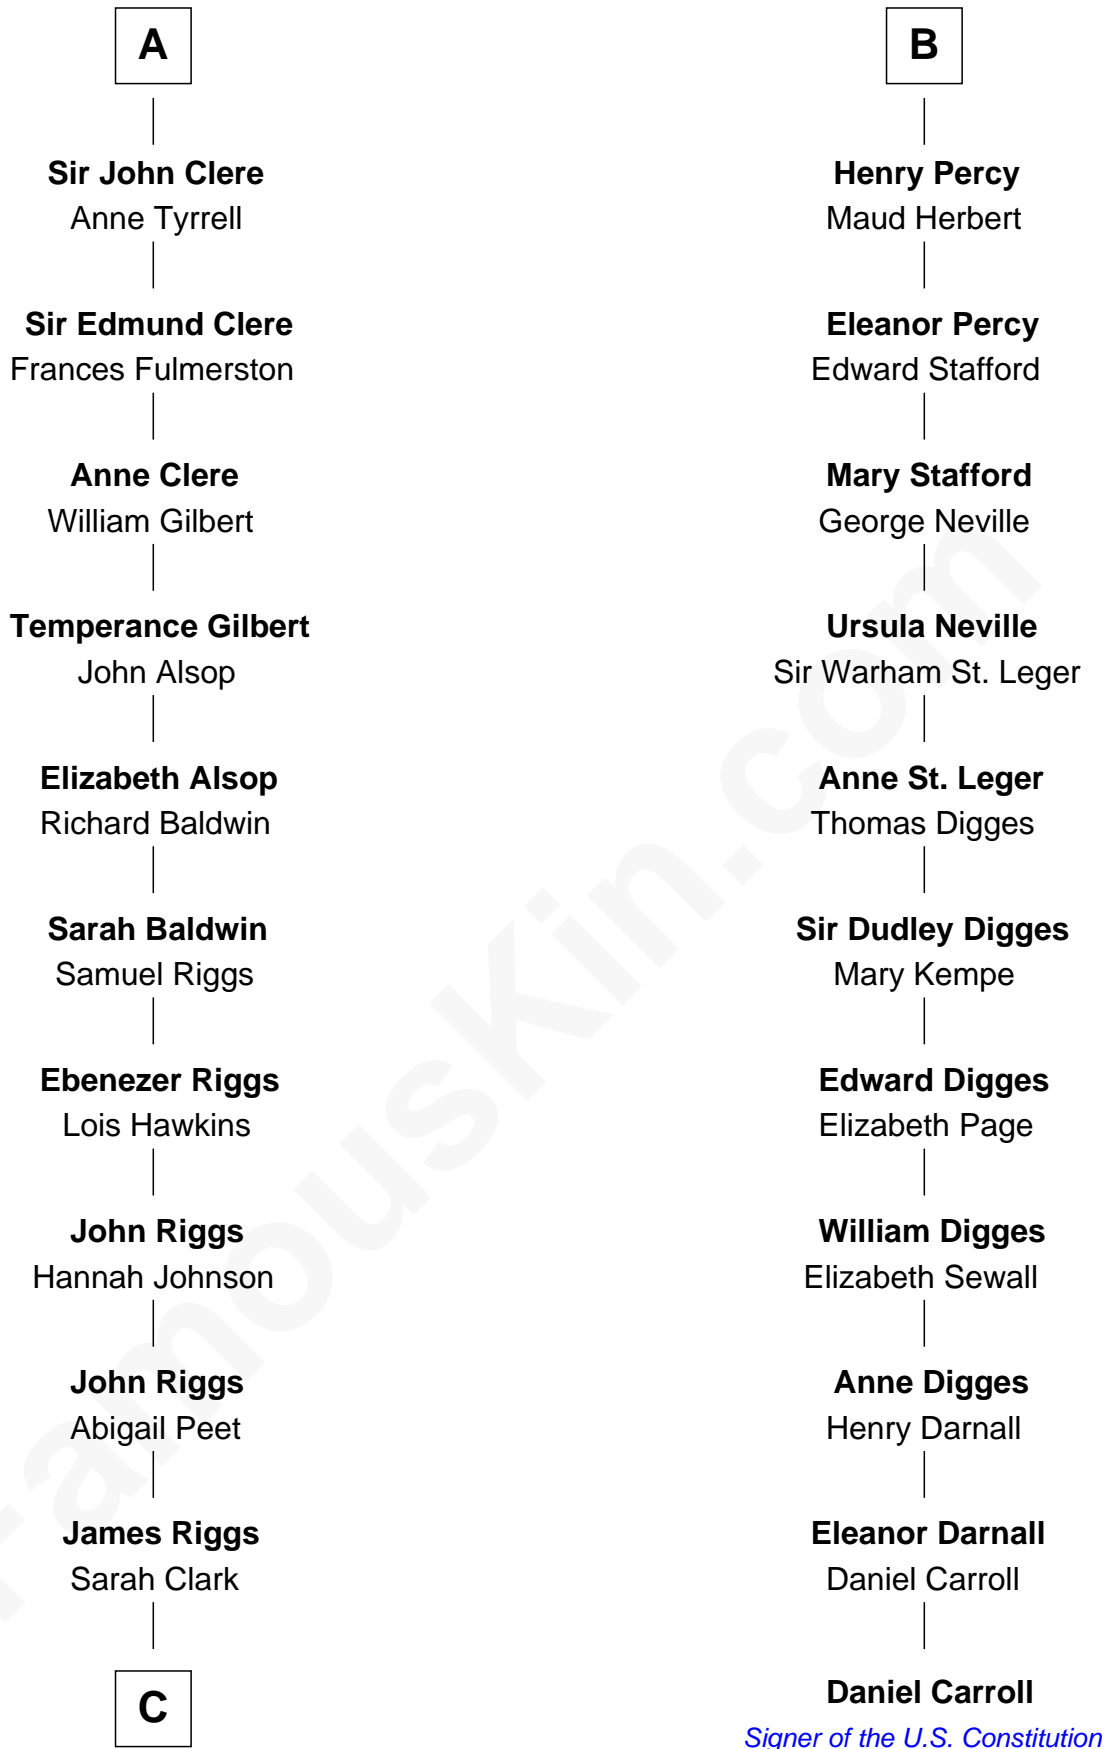

FamousKin.com

Relationship Chart of Mamie (Doud) Eisenhower

First Lady of President Dwight Eisenhower

17th cousin 4 times removed of

Daniel Carroll

Signer of the U.S. Constitution

C

George Riggs

Phebe Caniff

Maria Riggs

Eli Doud

Royal Houghton Doud

Mary Cornelia Sheldon

John Sheldon Doud

Elivera Mathilda Carlson

Mamie (Doud) Eisenhower

First Lady of Dwight Eisenhower