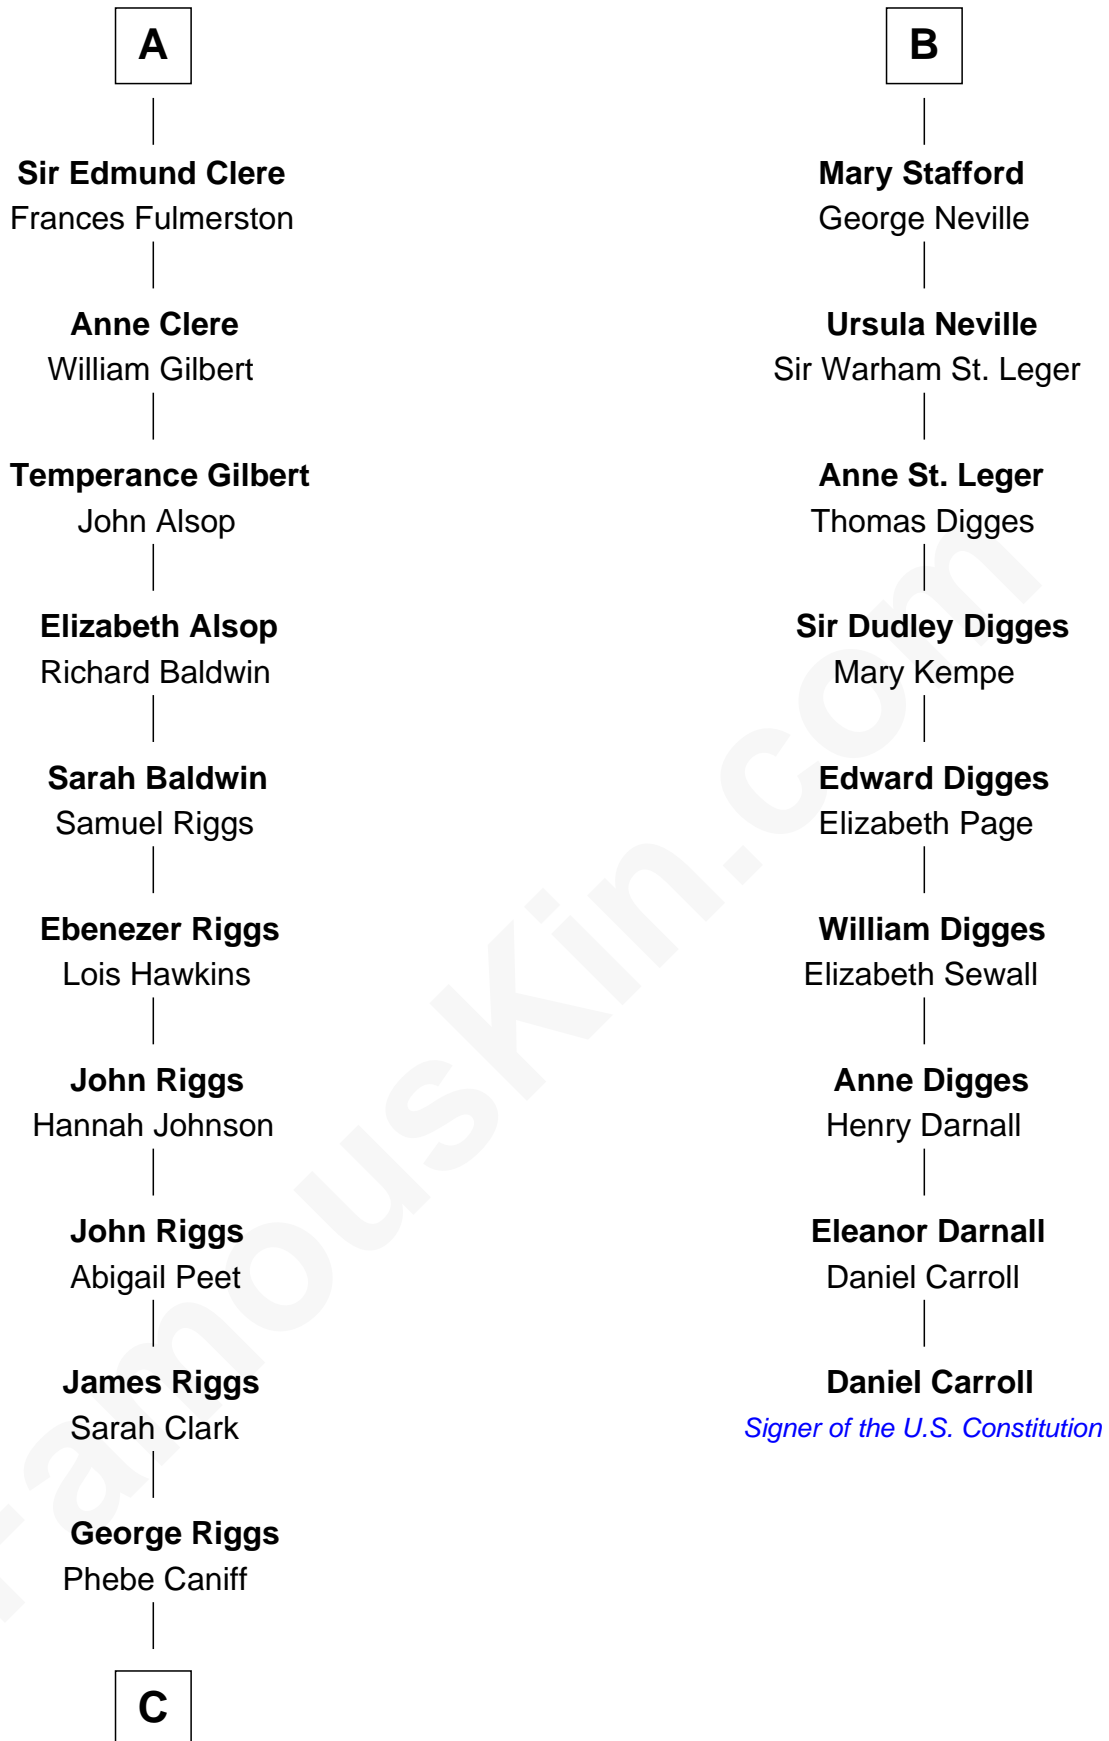

FamousKin.com

Relationship Chart of Mamie (Doud) Eisenhower

First Lady of President Dwight Eisenhower

15th cousin 5 times removed of

Daniel Carroll

Signer of the U.S. Constitution

C

—
Maria Riggs

Eli Doud

—
Royal Houghton Doud

Mary Cornelia Sheldon

—
John Sheldon Doud

Elivera Mathilda Carlson

—
Mamie (Doud) Eisenhower

First Lady of Dwight Eisenhower

FamousKin.com