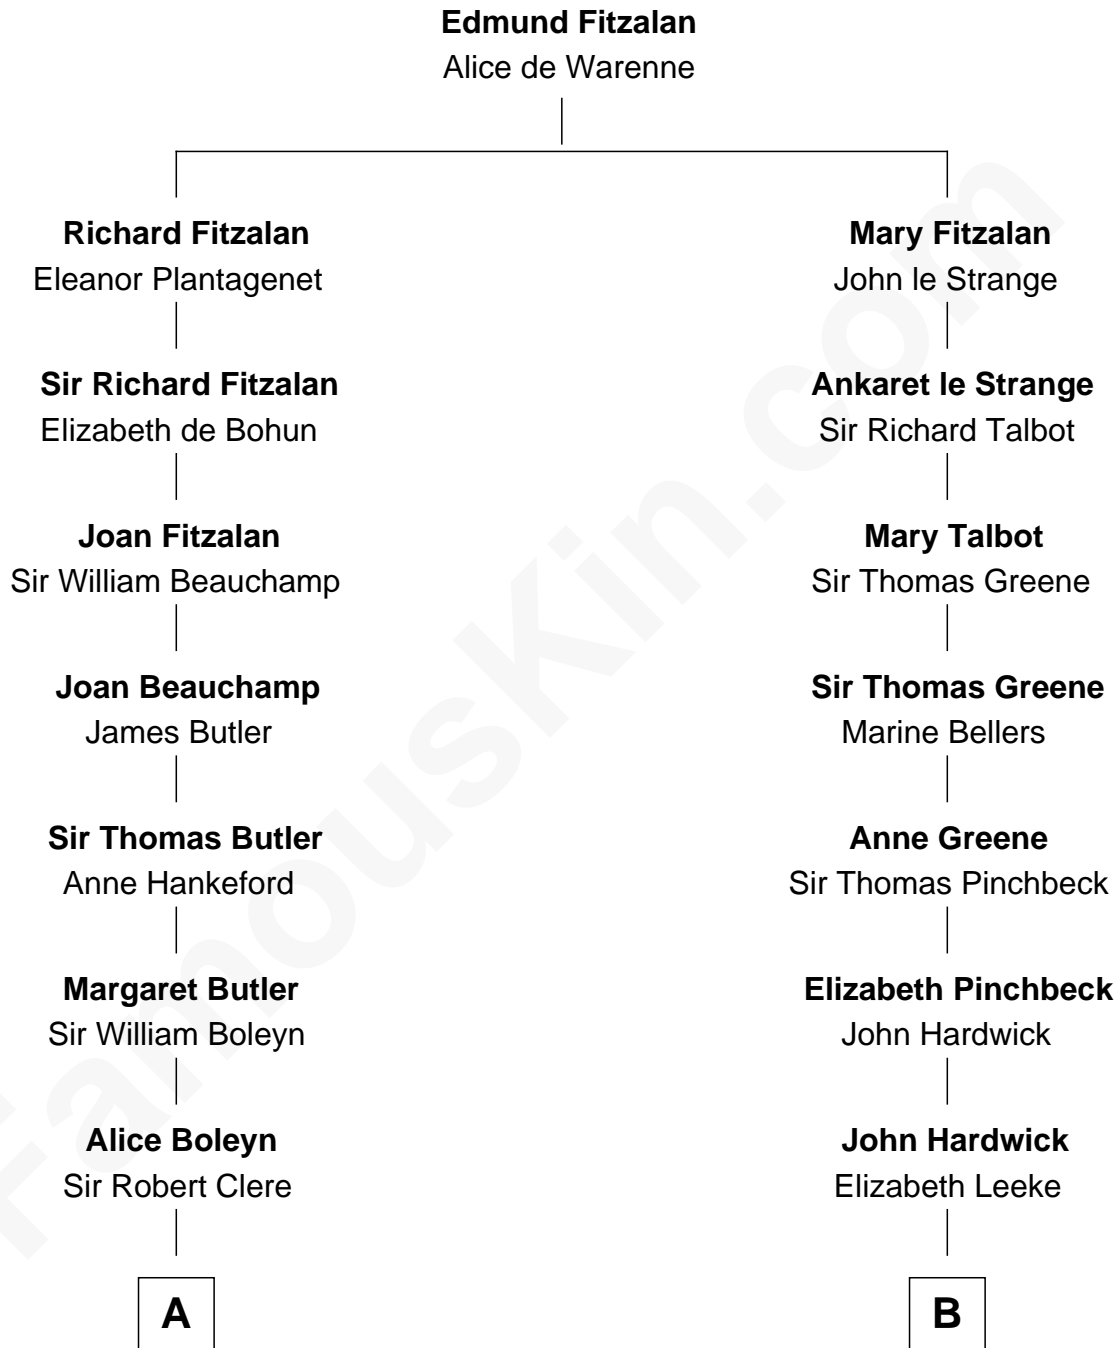

FamousKin.com

Relationship Chart of Mamie (Doud) Eisenhower

First Lady of President Dwight Eisenhower

14th cousin 7 times removed of

Daniel Carroll

Signer of the U.S. Constitution

C

George Riggs

Phebe Caniff

Maria Riggs

Eli Doud

Royal Houghton Doud

Mary Cornelia Sheldon

John Sheldon Doud

Elivera Mathilda Carlson

Mamie (Doud) Eisenhower