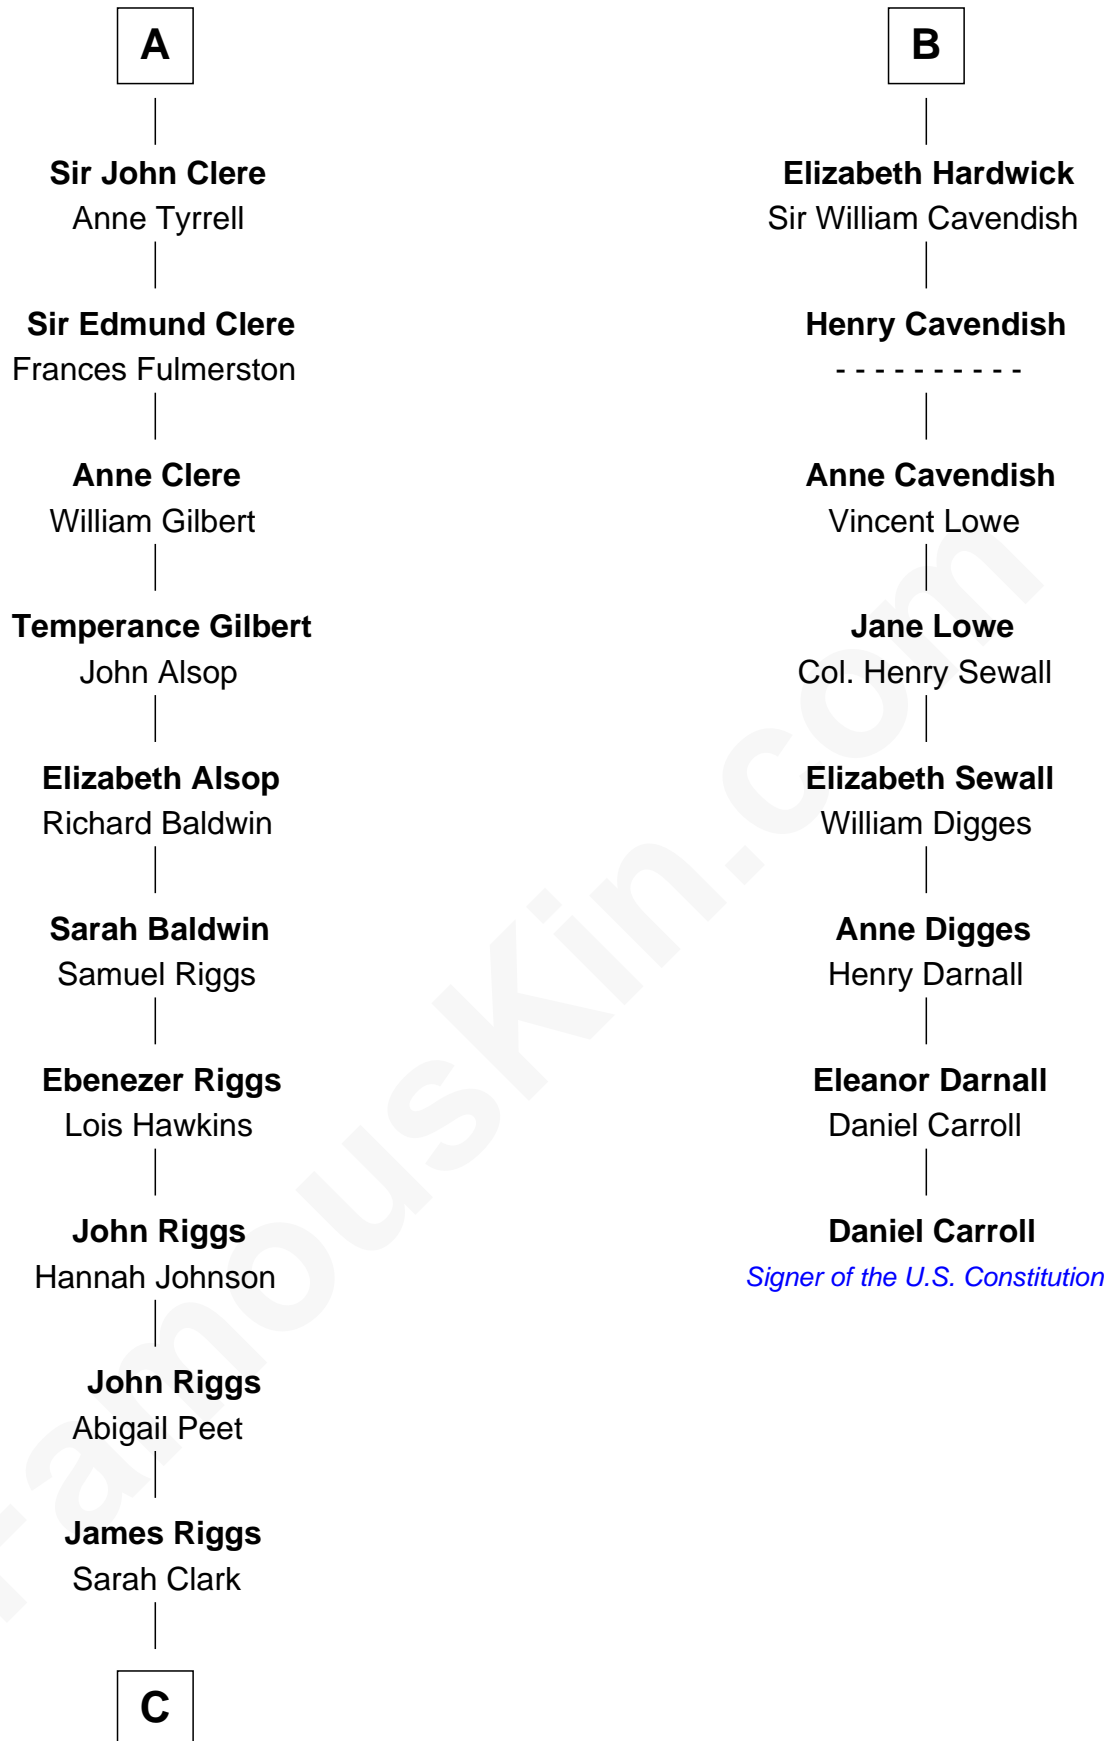

FamousKin.com

Relationship Chart of Mamie (Doud) Eisenhower

First Lady of President Dwight Eisenhower

14th cousin 7 times removed of

Daniel Carroll

Signer of the U.S. Constitution

C

George Riggs

Phebe Caniff

Maria Riggs

Eli Doud

Royal Houghton Doud

Mary Cornelia Sheldon

John Sheldon Doud

Elivera Mathilda Carlson

Mamie (Doud) Eisenhower