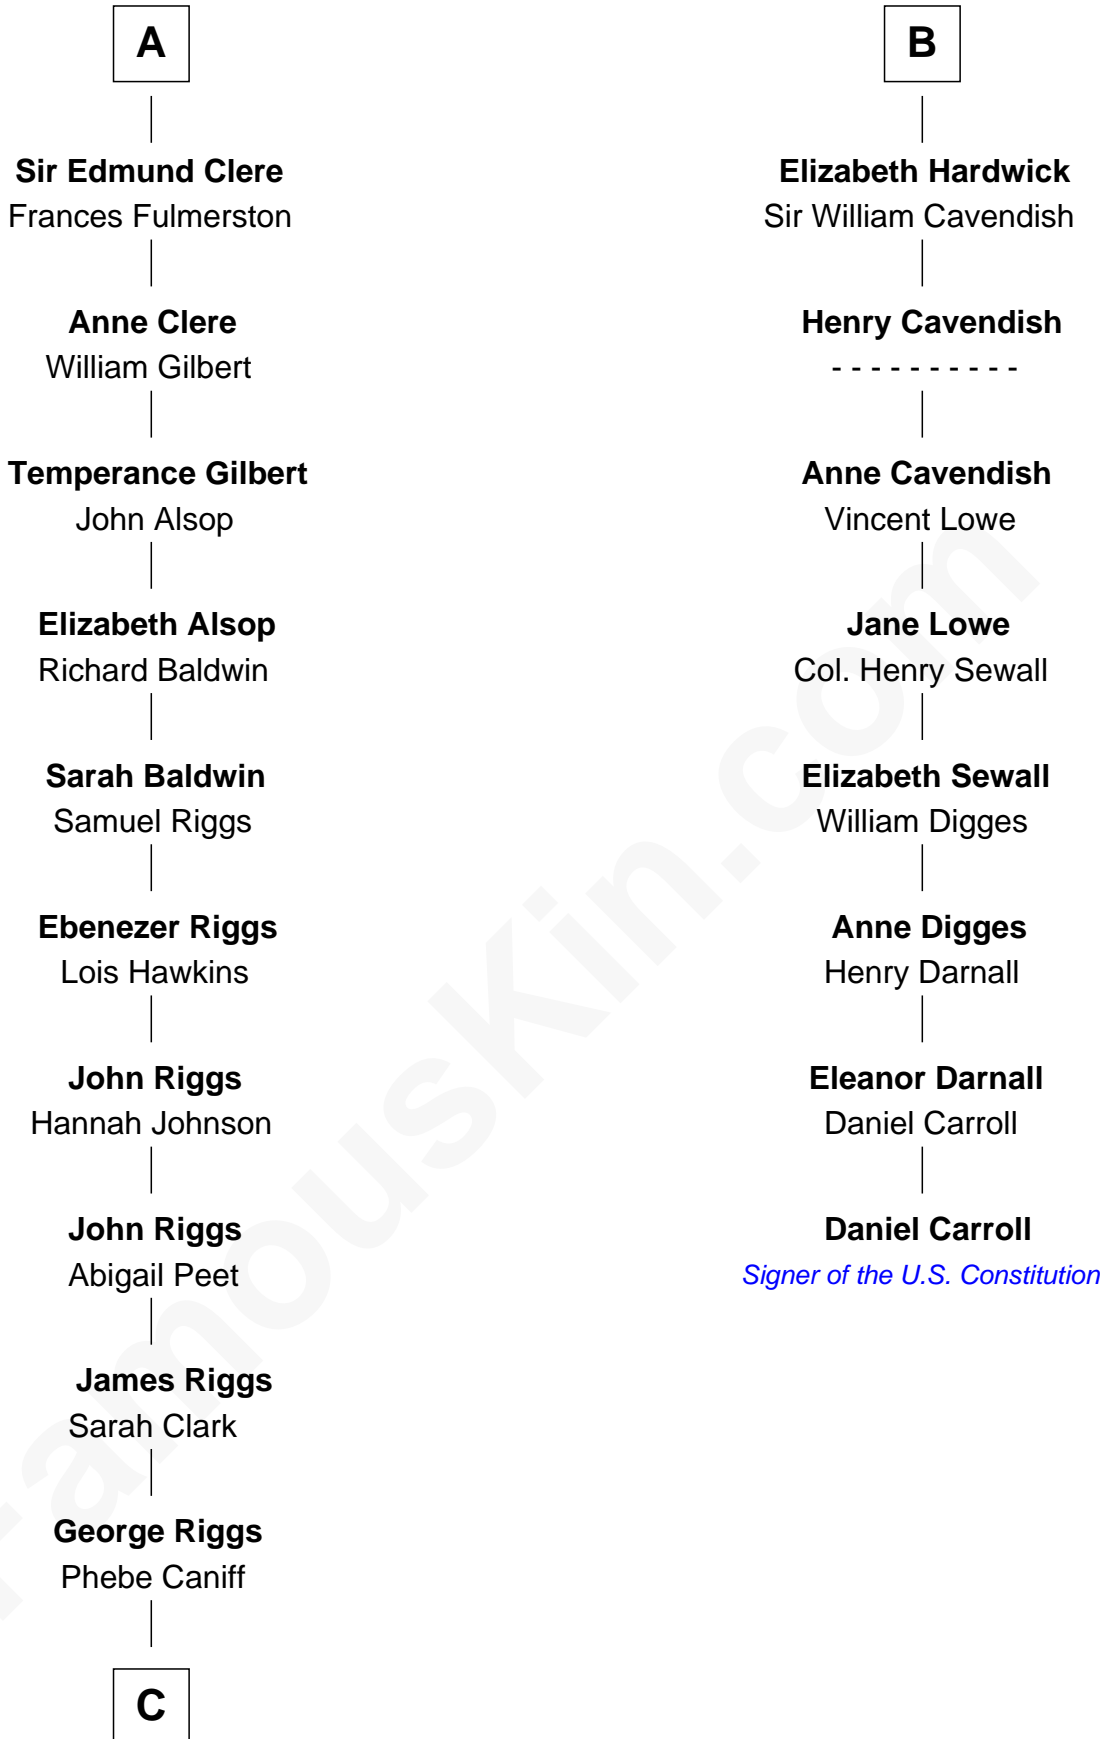

FamousKin.com

Relationship Chart of Mamie (Doud) Eisenhower

First Lady of President Dwight Eisenhower

14th cousin 6 times removed of

Daniel Carroll

Signer of the U.S. Constitution

C

—
Maria Riggs

Eli Doud

—
Royal Houghton Doud

Mary Cornelia Sheldon

—
John Sheldon Doud

Elivera Mathilda Carlson

—
Mamie (Doud) Eisenhower

First Lady of Dwight Eisenhower

FamousKin.com