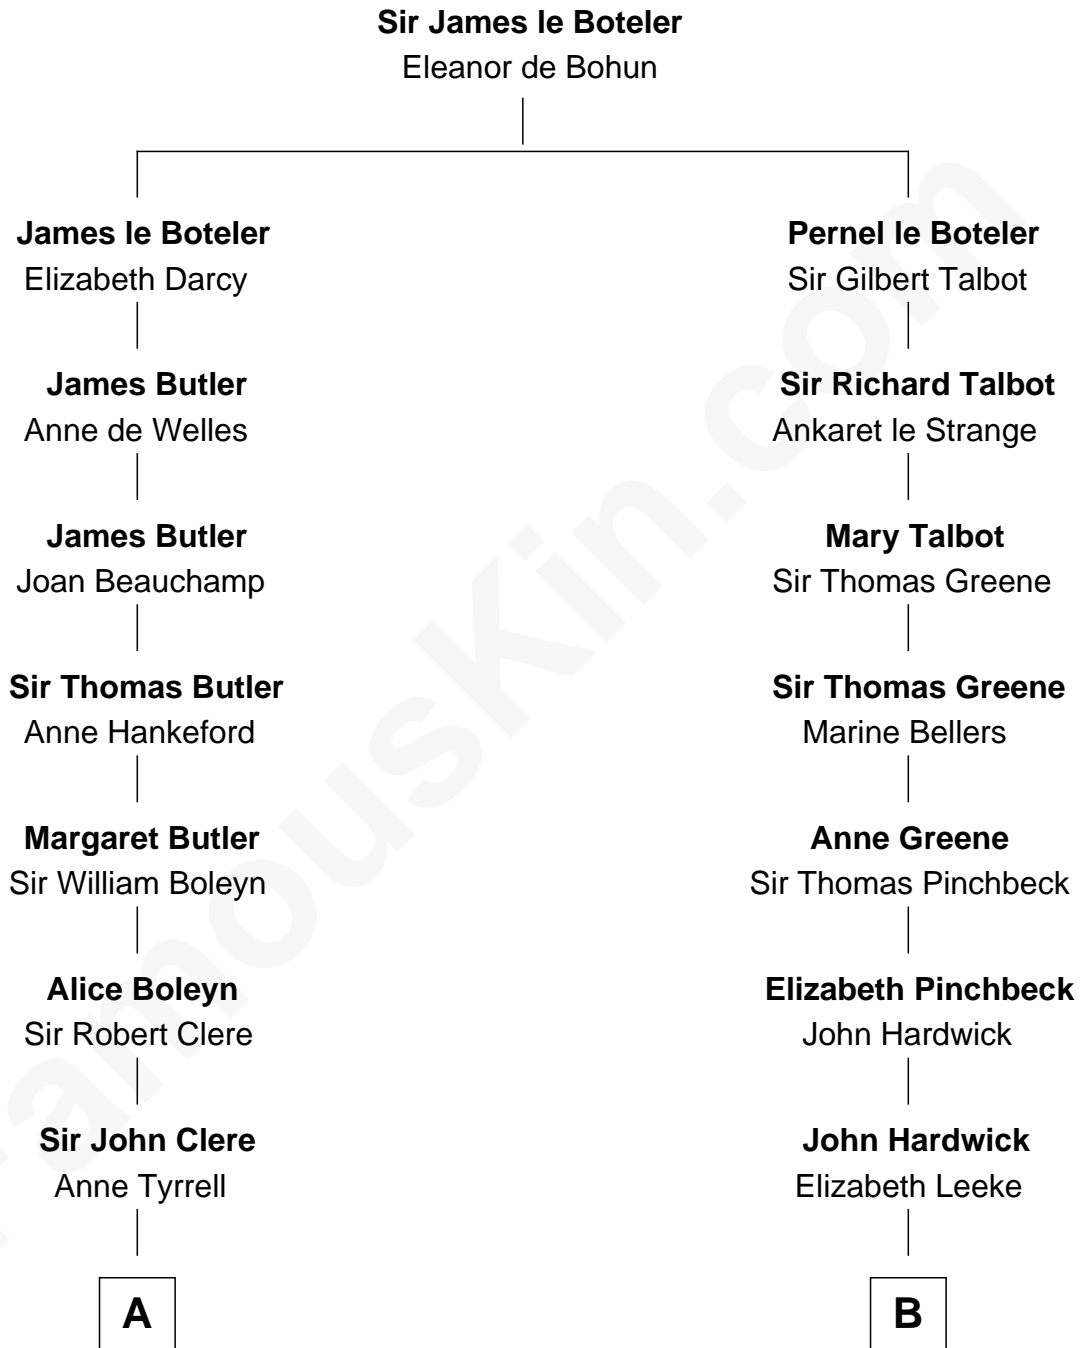

FamousKin.com

Relationship Chart of Mamie (Doud) Eisenhower

First Lady of President Dwight Eisenhower

14th cousin 6 times removed of

Daniel Carroll

Signer of the U.S. Constitution

C

—
Maria Riggs

Eli Doud

—
Royal Houghton Doud

Mary Cornelia Sheldon

—
John Sheldon Doud

Elivera Mathilda Carlson

—
Mamie (Doud) Eisenhower

First Lady of Dwight Eisenhower

FamousKin.com