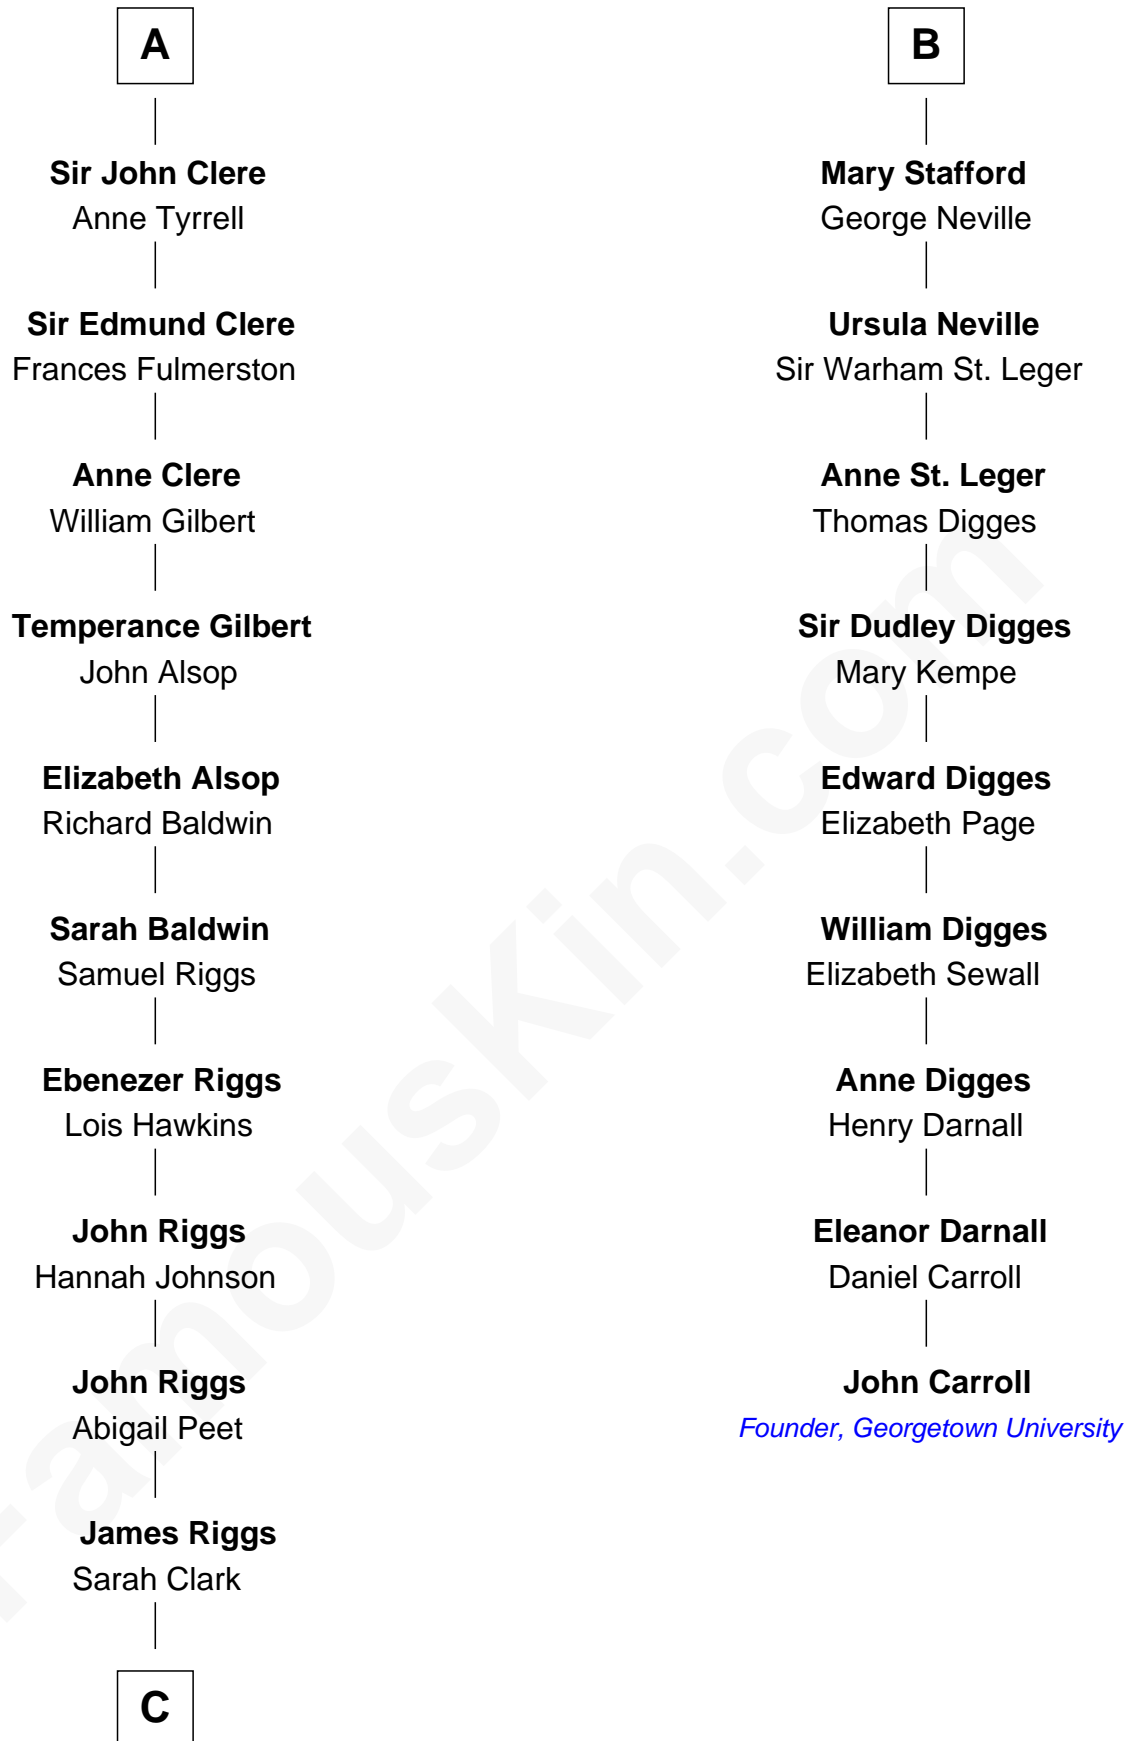

FamousKin.com

Relationship Chart of Mamie (Doud) Eisenhower

First Lady of President Dwight Eisenhower

15th cousin 6 times removed of

John Carroll

Founder of Georgetown University

C

George Riggs

Phebe Caniff

Maria Riggs

Eli Doud

Royal Houghton Doud

Mary Cornelia Sheldon

John Sheldon Doud

Elivera Mathilda Carlson

Mamie (Doud) Eisenhower

First Lady of Dwight Eisenhower