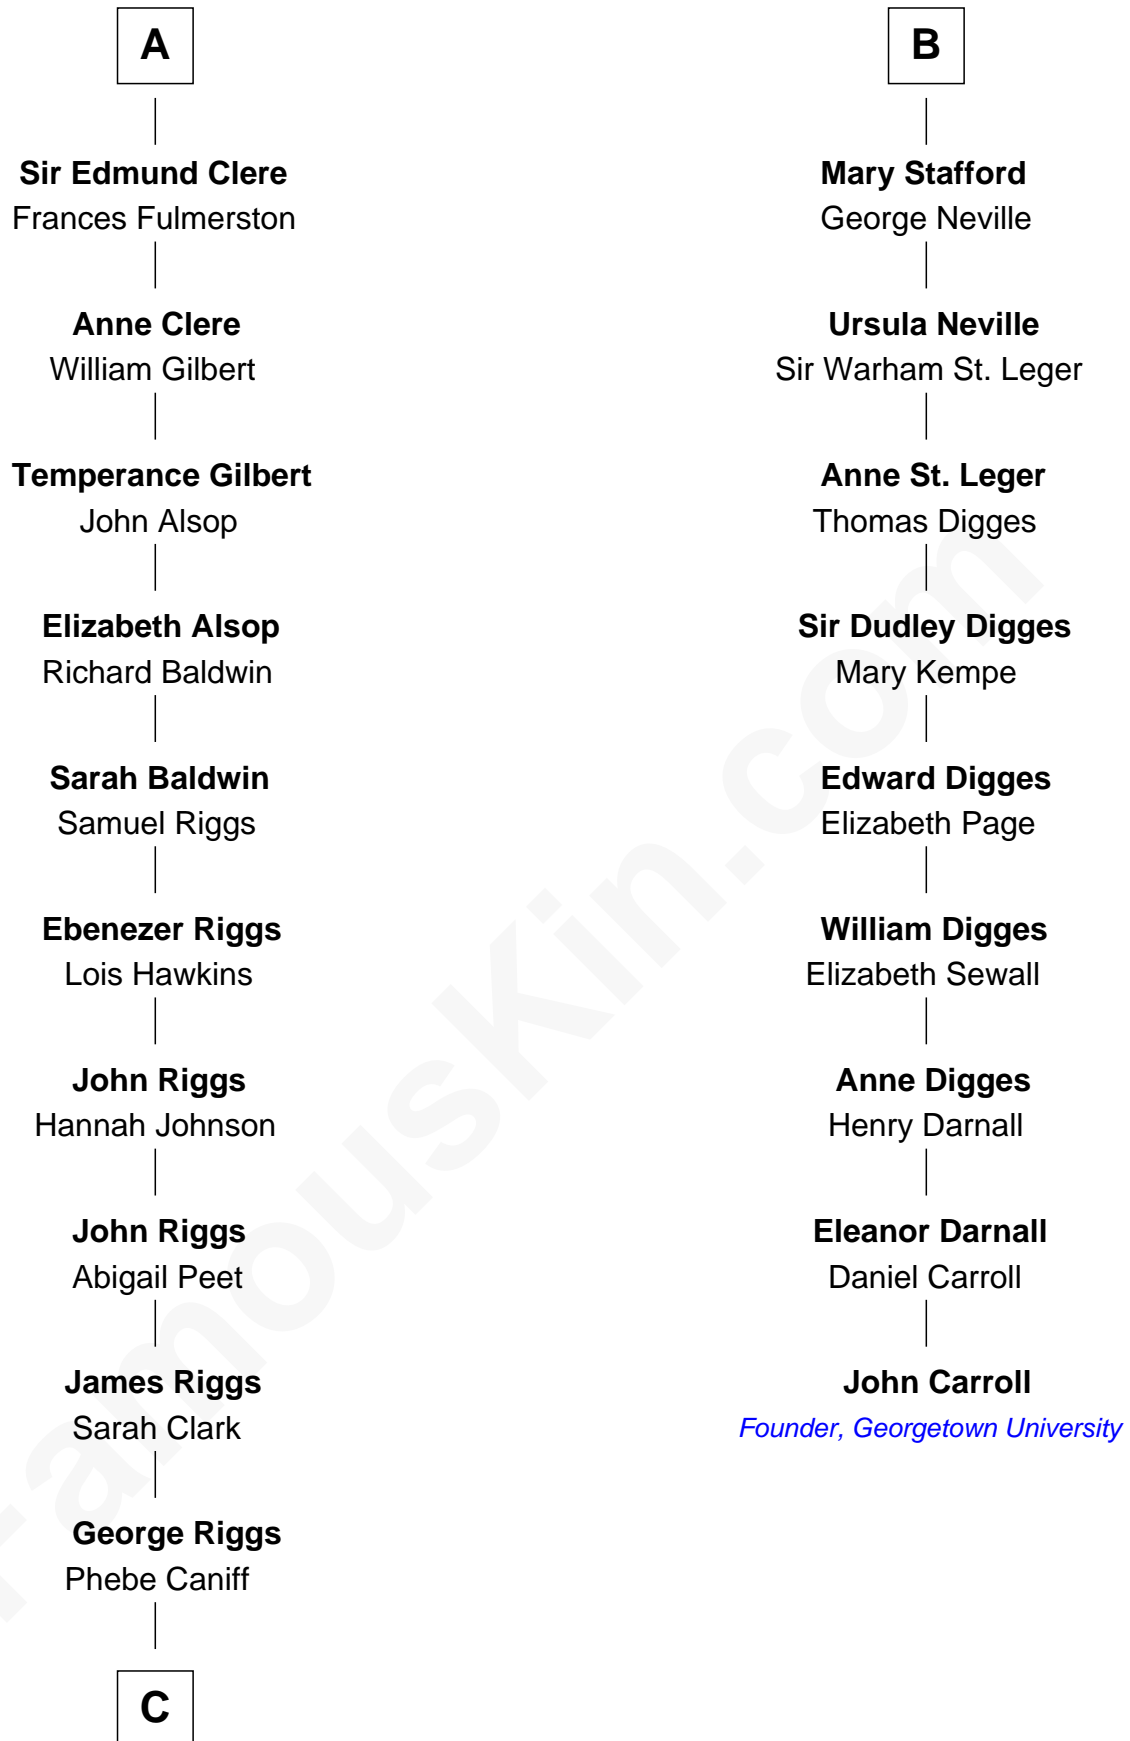

## Relationship Chart of Mamie (Doud) Eisenhower

*First Lady of President Dwight Eisenhower*

15th cousin 5 times removed of

**John Carroll**

*Founder of Georgetown University*

**C**

—  
**Maria Riggs**

Eli Doud

—  
**Royal Houghton Doud**

Mary Cornelia Sheldon

—  
**John Sheldon Doud**

Elivera Mathilda Carlson

—  
**Mamie (Doud) Eisenhower**

*First Lady of Dwight Eisenhower*

FamousKin.com