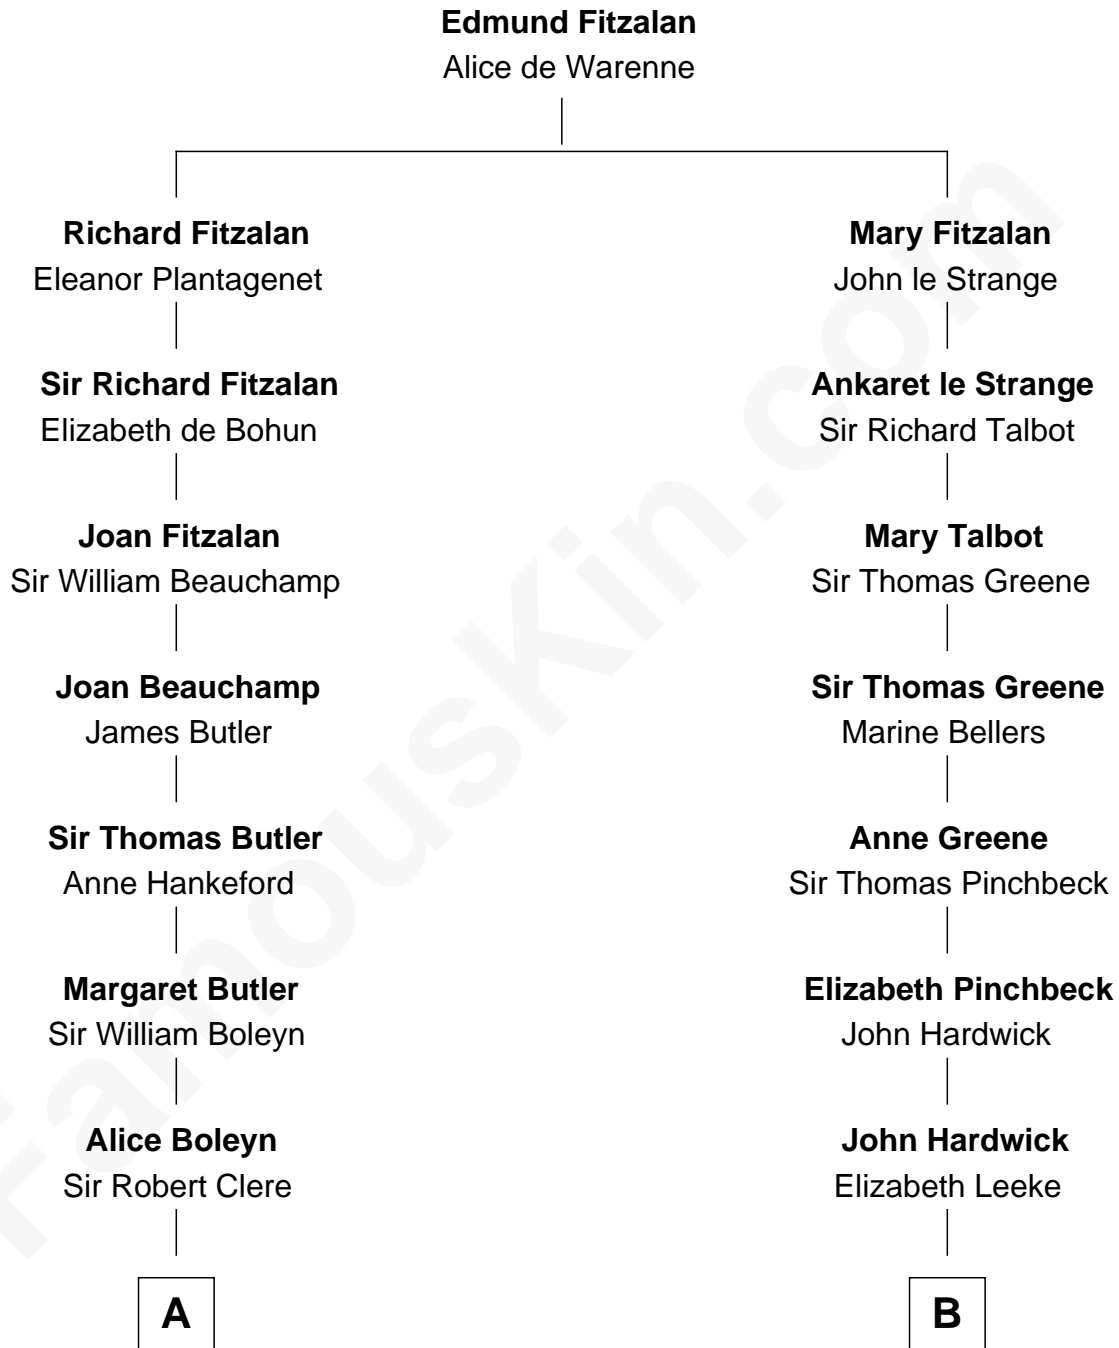

FamousKin.com

Relationship Chart of Mamie (Doud) Eisenhower

First Lady of President Dwight Eisenhower

14th cousin 7 times removed of

John Carroll

Founder of Georgetown University

C

George Riggs

Phebe Caniff

Maria Riggs

Eli Doud

Royal Houghton Doud

Mary Cornelia Sheldon

John Sheldon Doud

Elivera Mathilda Carlson

Mamie (Doud) Eisenhower

First Lady of Dwight Eisenhower