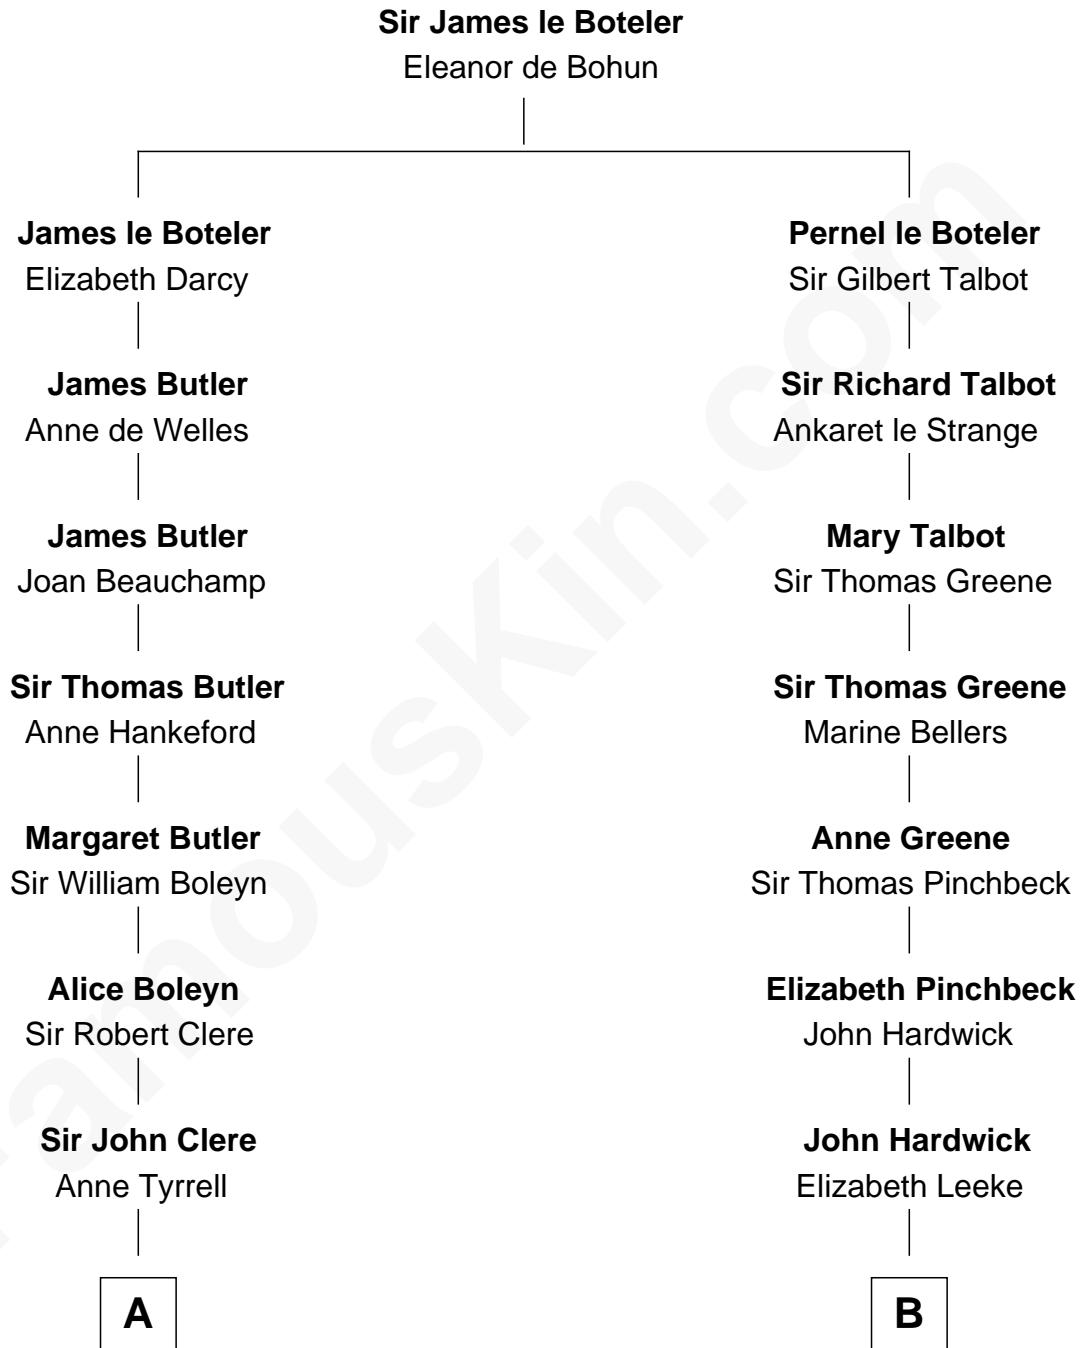

FamousKin.com

Relationship Chart of Mamie (Doud) Eisenhower

First Lady of President Dwight Eisenhower

14th cousin 6 times removed of

John Carroll

Founder of Georgetown University

C

—
Maria Riggs

Eli Doud

—
Royal Houghton Doud

Mary Cornelia Sheldon

—
John Sheldon Doud

Elivera Mathilda Carlson

—
Mamie (Doud) Eisenhower

First Lady of Dwight Eisenhower

FamousKin.com