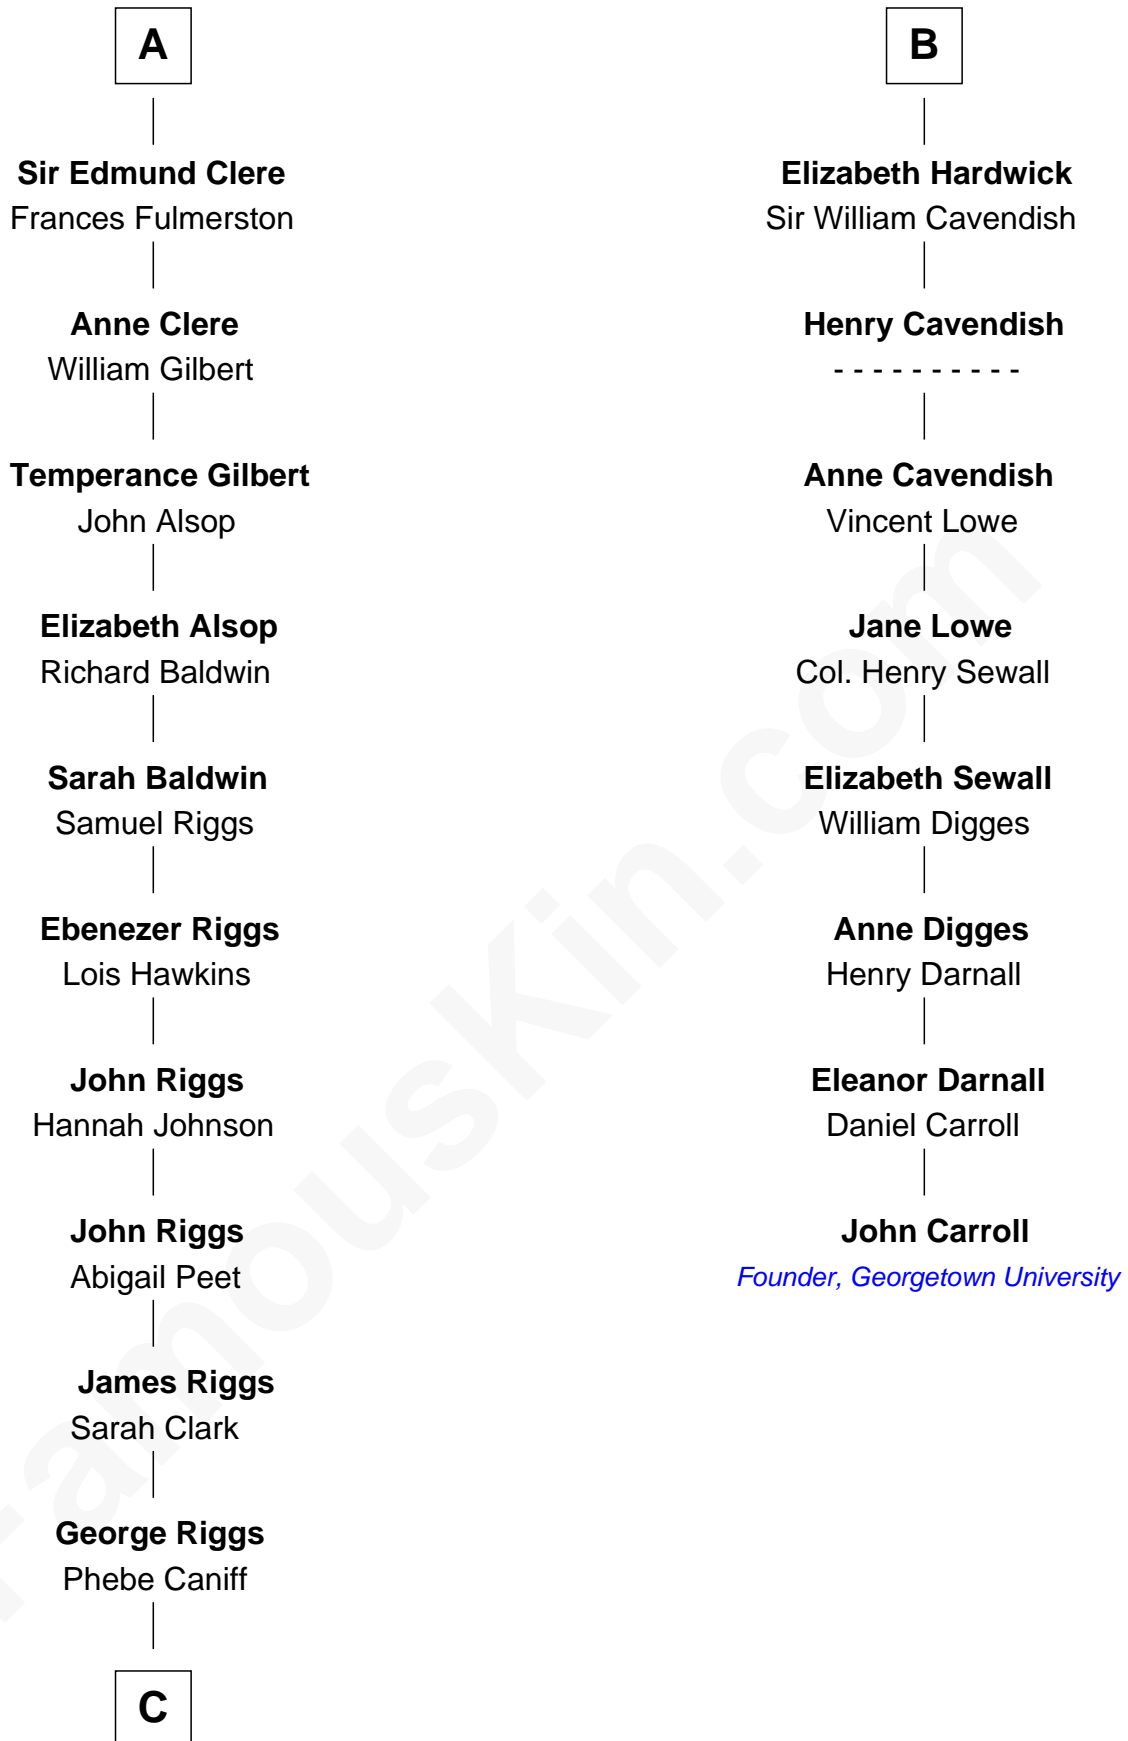

FamousKin.com

Relationship Chart of Mamie (Doud) Eisenhower

First Lady of President Dwight Eisenhower

14th cousin 6 times removed of

John Carroll

Founder of Georgetown University

C

—
Maria Riggs

Eli Doud

—
Royal Houghton Doud

Mary Cornelia Sheldon

—
John Sheldon Doud

Elivera Mathilda Carlson

—
Mamie (Doud) Eisenhower

First Lady of Dwight Eisenhower

FamousKin.com