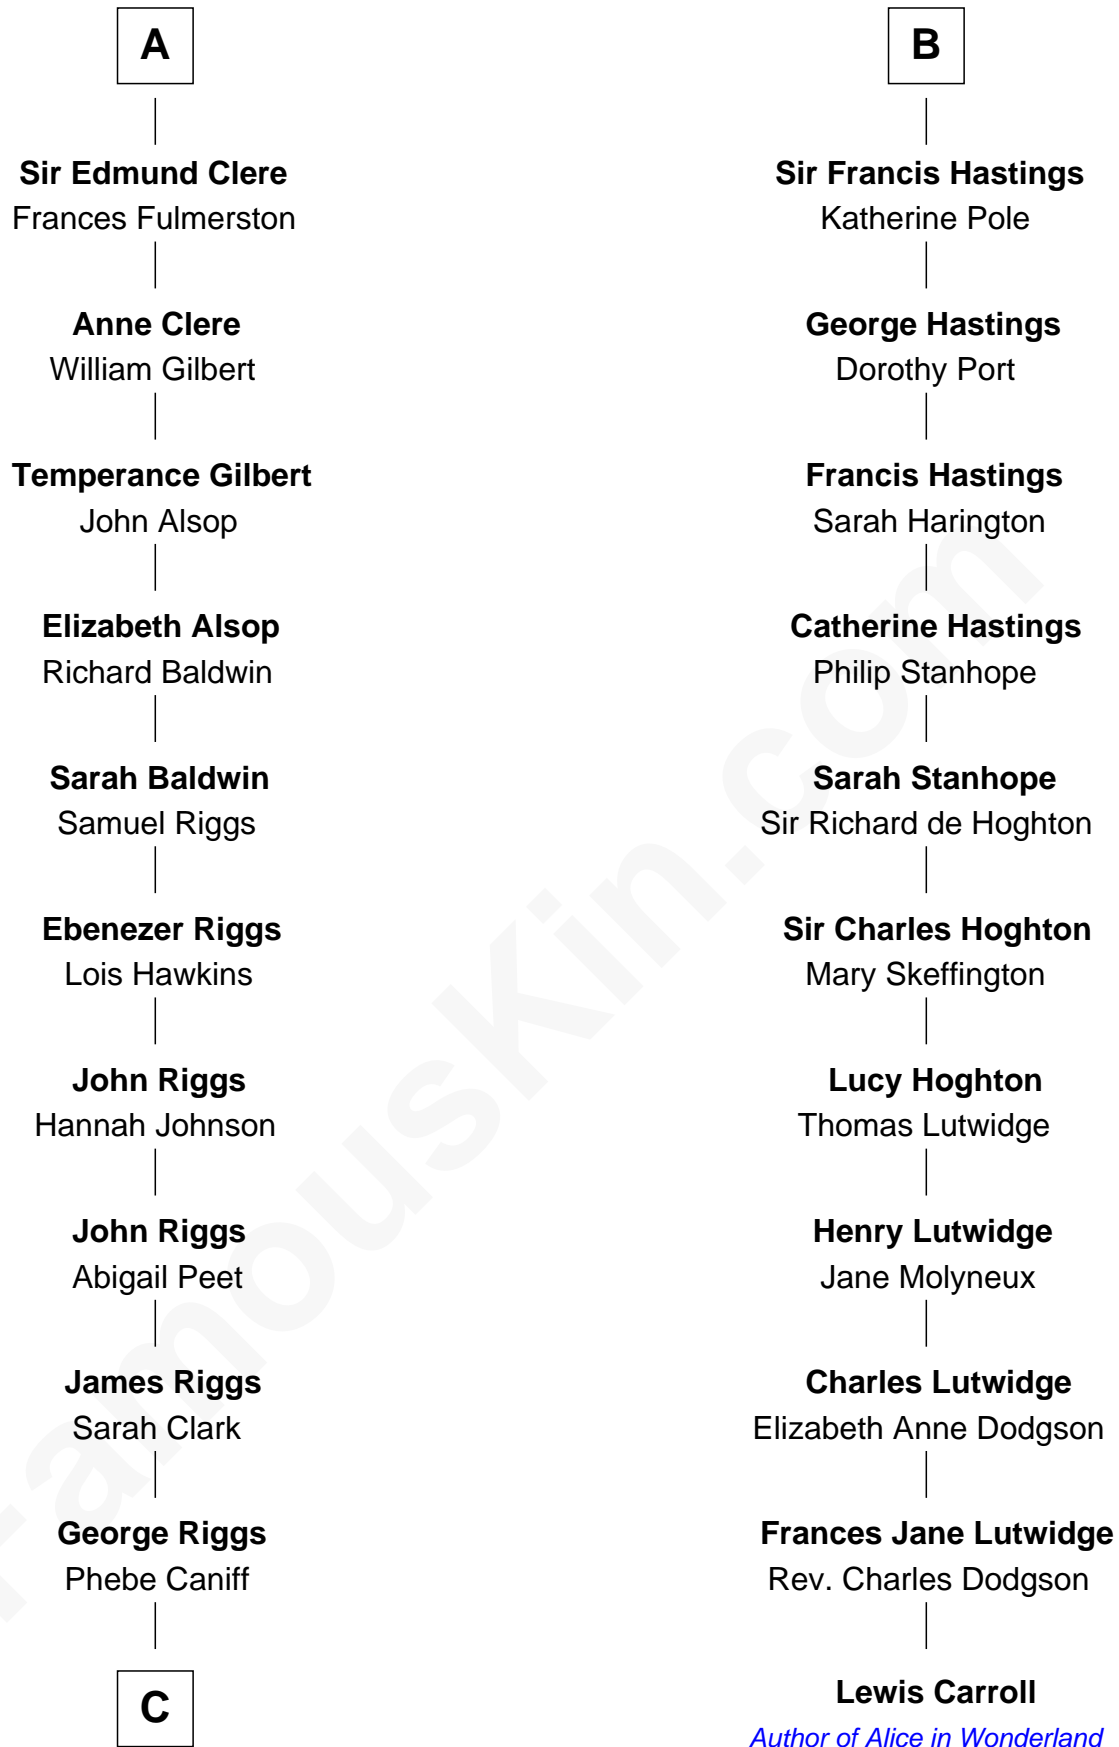

FamousKin.com

Relationship Chart of Mamie (Doud) Eisenhower

First Lady of President Dwight Eisenhower

17th cousin 3 times removed of

Lewis Carroll

Author of Alice in Wonderland

C

—
Maria Riggs

Eli Doud

—
Royal Houghton Doud

Mary Cornelia Sheldon

—
John Sheldon Doud

Elivera Mathilda Carlson

—
Mamie (Doud) Eisenhower

First Lady of Dwight Eisenhower

FamousKin.com