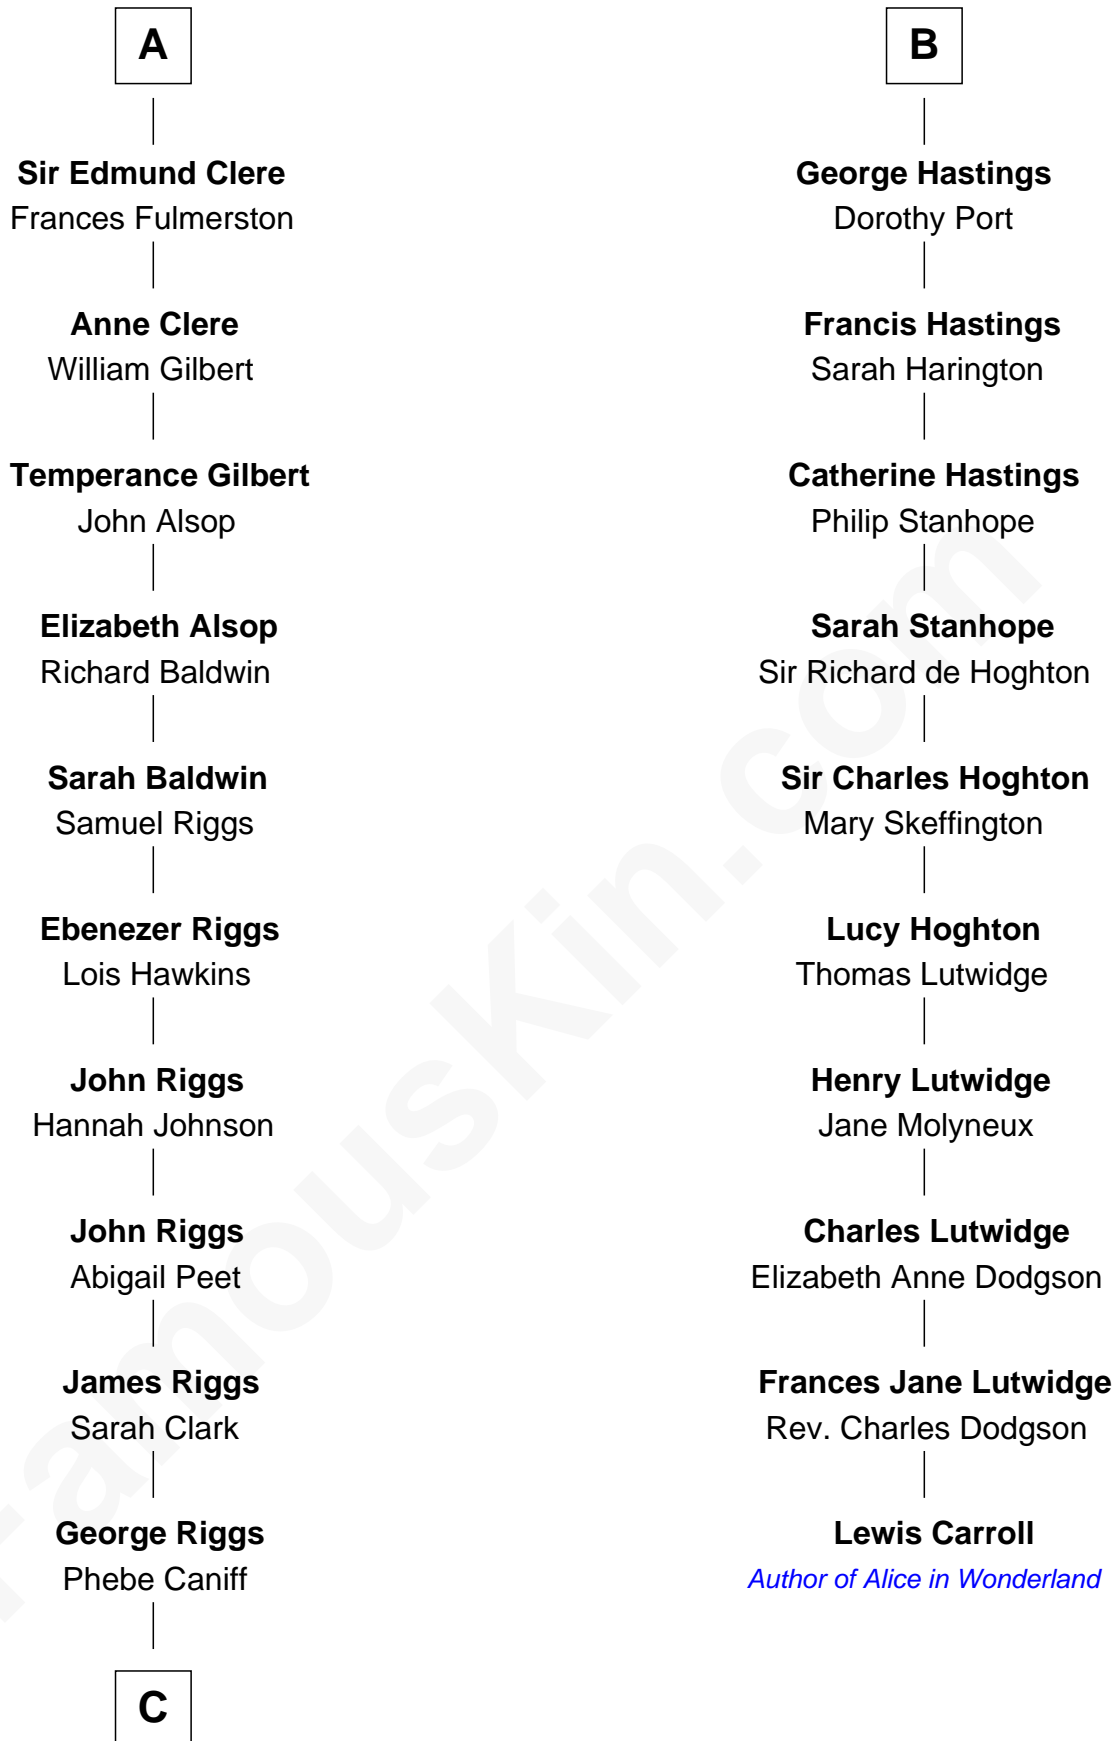

FamousKin.com

Relationship Chart of Mamie (Doud) Eisenhower

First Lady of President Dwight Eisenhower

16th cousin 4 times removed of

Lewis Carroll

Author of Alice in Wonderland

C

—
Maria Riggs

Eli Doud

—
Royal Houghton Doud

Mary Cornelia Sheldon

—
John Sheldon Doud

Elivera Mathilda Carlson

—
Mamie (Doud) Eisenhower

First Lady of Dwight Eisenhower

FamousKin.com