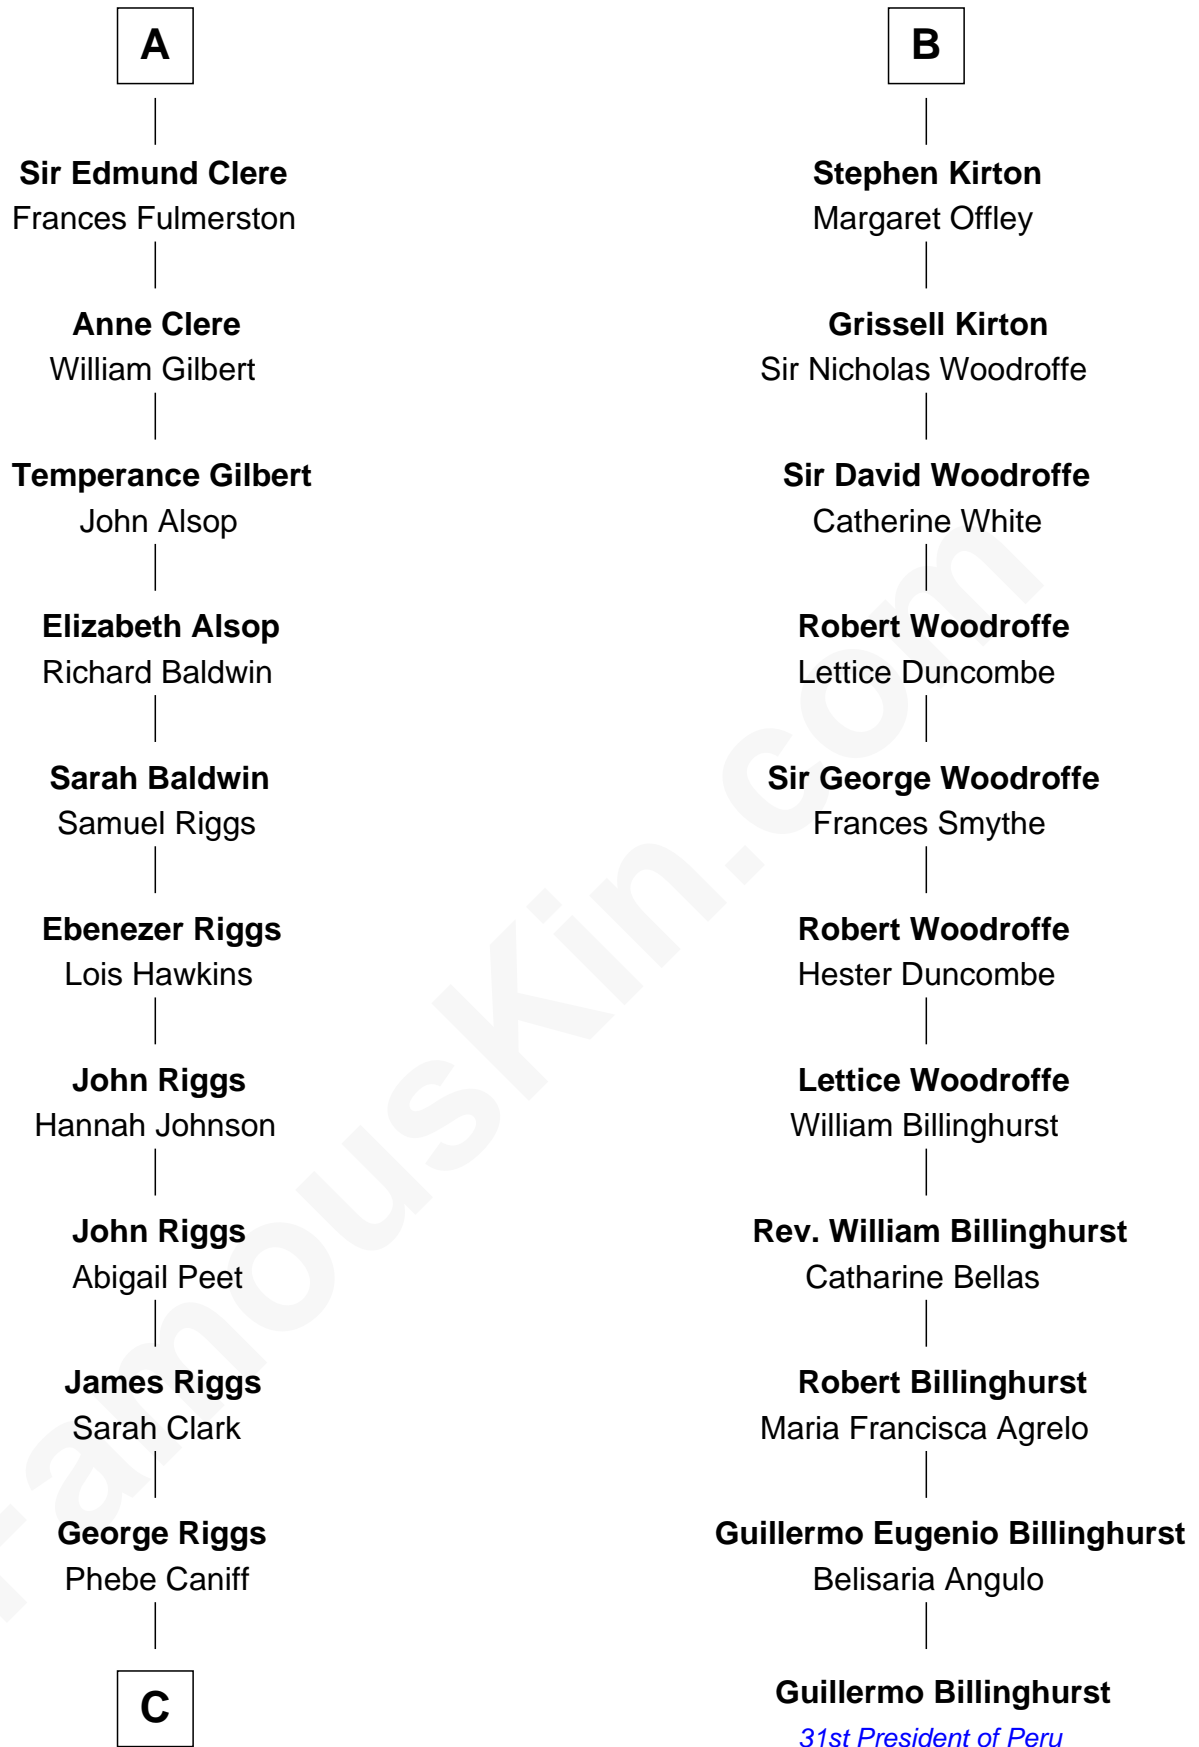

FamousKin.com

Relationship Chart of Mamie (Doud) Eisenhower

First Lady of President Dwight Eisenhower

17th cousin 3 times removed of

Guillermo Billinghurst

31st President of Peru

C

—
Maria Riggs

Eli Doud

—
Royal Houghton Doud

Mary Cornelia Sheldon

—
John Sheldon Doud

Elivera Mathilda Carlson

—
Mamie (Doud) Eisenhower

First Lady of Dwight Eisenhower

FamousKin.com