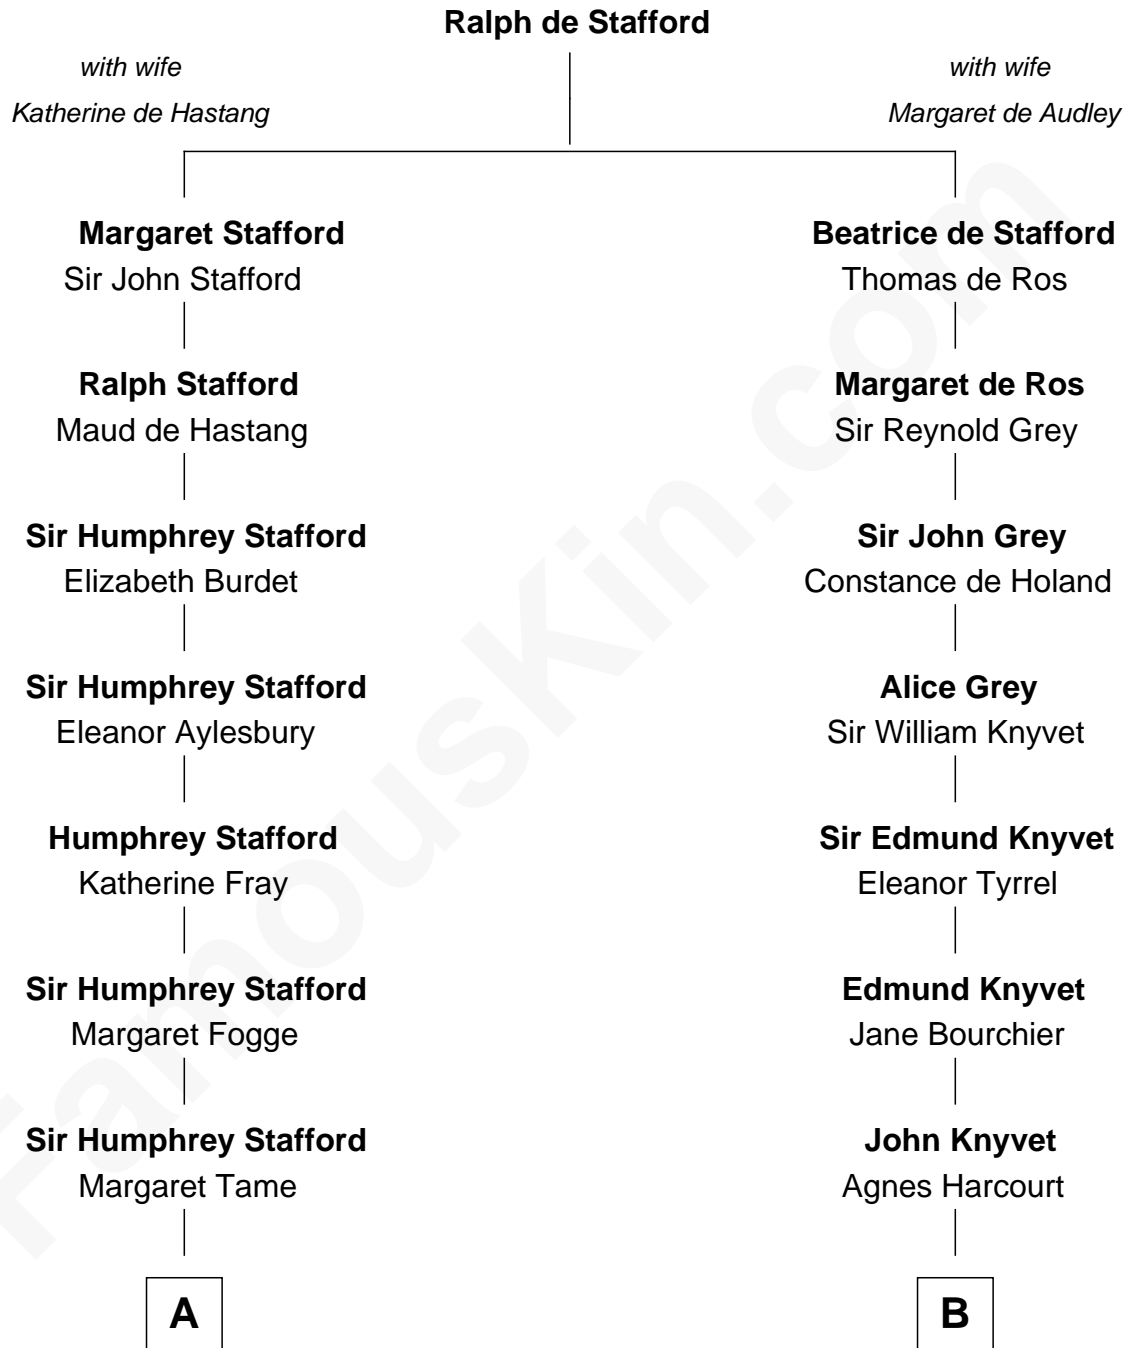

FamousKin.com
Relationship Chart of
Warren G. Harding
29th U.S. President

19th cousin 1 time removed of

Story Musgrave
NASA Astronaut

C

Charles Alexander Harding

Mary Ann Crawford

Dr. George Tryon Harding

Phoebe Elizabeth Dickerson

Warren G. Harding

29th U.S. President

D

Edward Gray

Elizabeth Gray Story

Marguerite Gray

John Butler Swann

Marguerite Swann

Percy Musgrave

Story Musgrave

NASA Astronaut

FamousKin.com