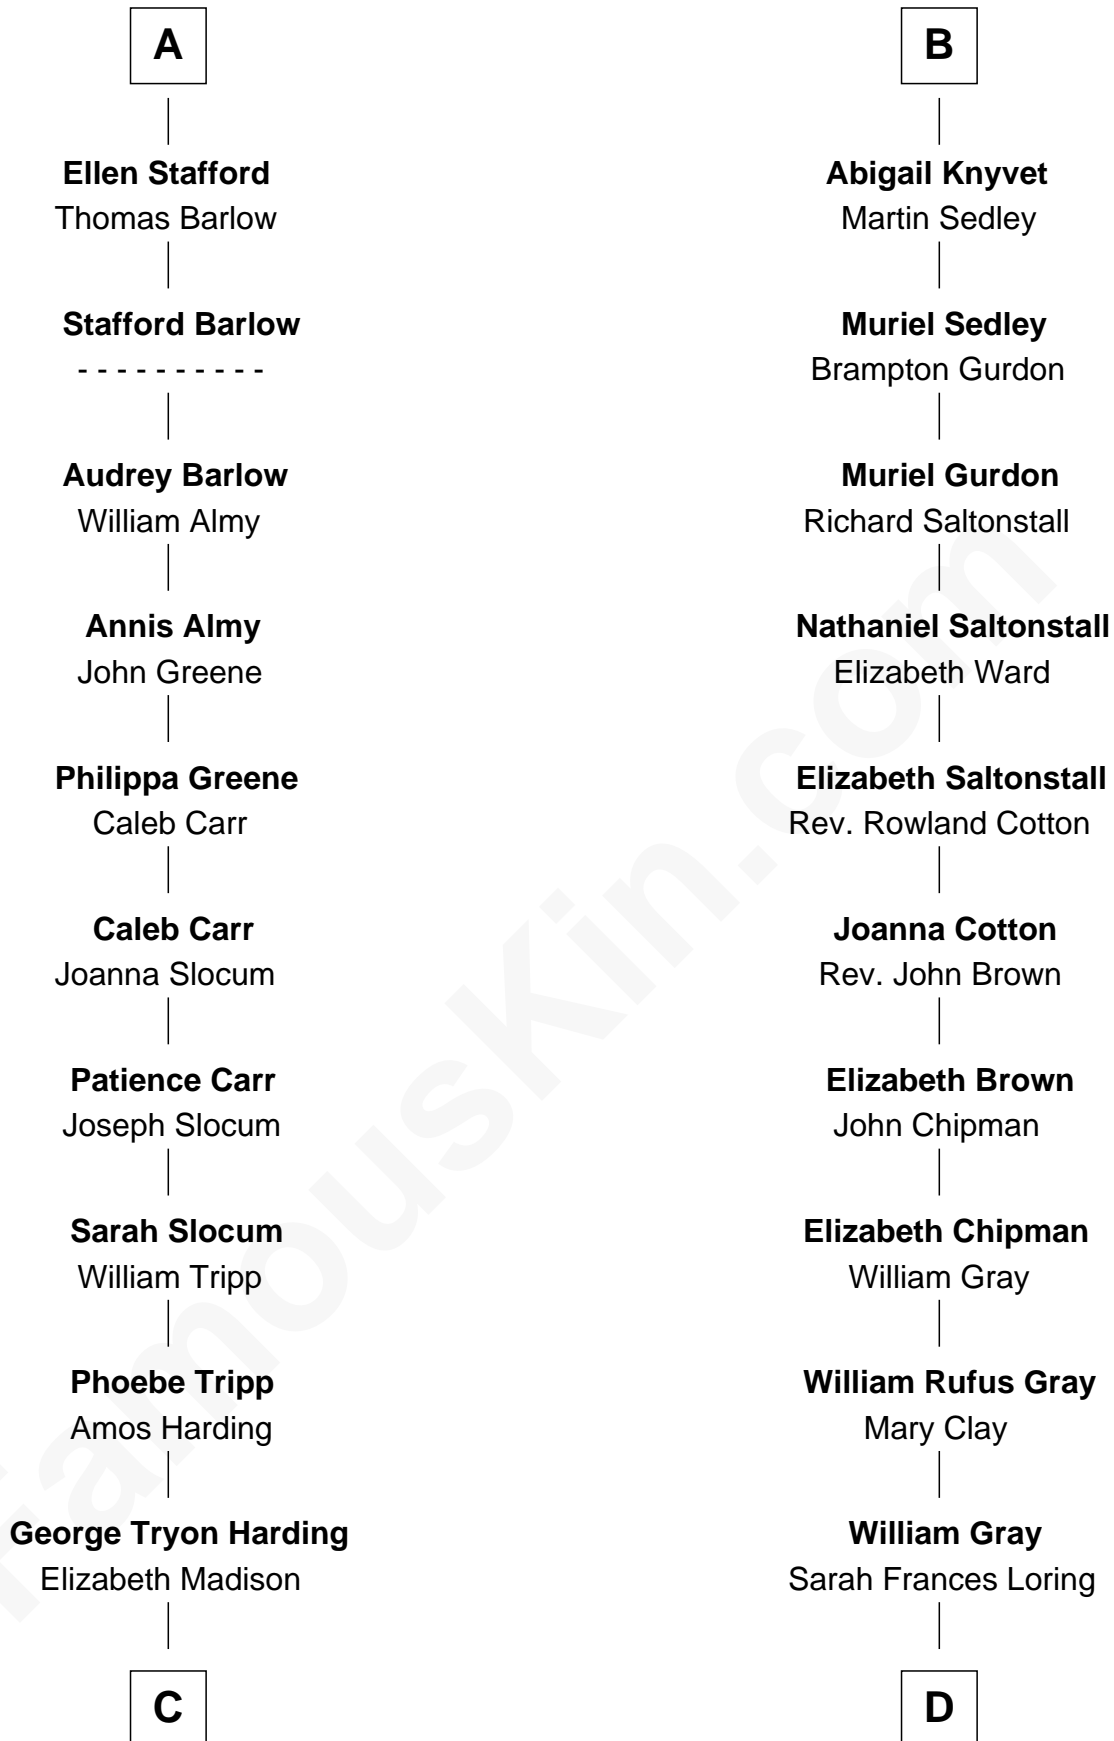

FamousKin.com
Relationship Chart of
Warren G. Harding
29th U.S. President

19th cousin 1 time removed of

Story Musgrave
NASA Astronaut

C

Charles Alexander Harding

Mary Ann Crawford

Dr. George Tryon Harding

Phoebe Elizabeth Dickerson

Warren G. Harding

29th U.S. President

D

Edward Gray

Elizabeth Gray Story

Marguerite Gray

John Butler Swann

Marguerite Swann

Percy Musgrave

Story Musgrave

NASA Astronaut

FamousKin.com