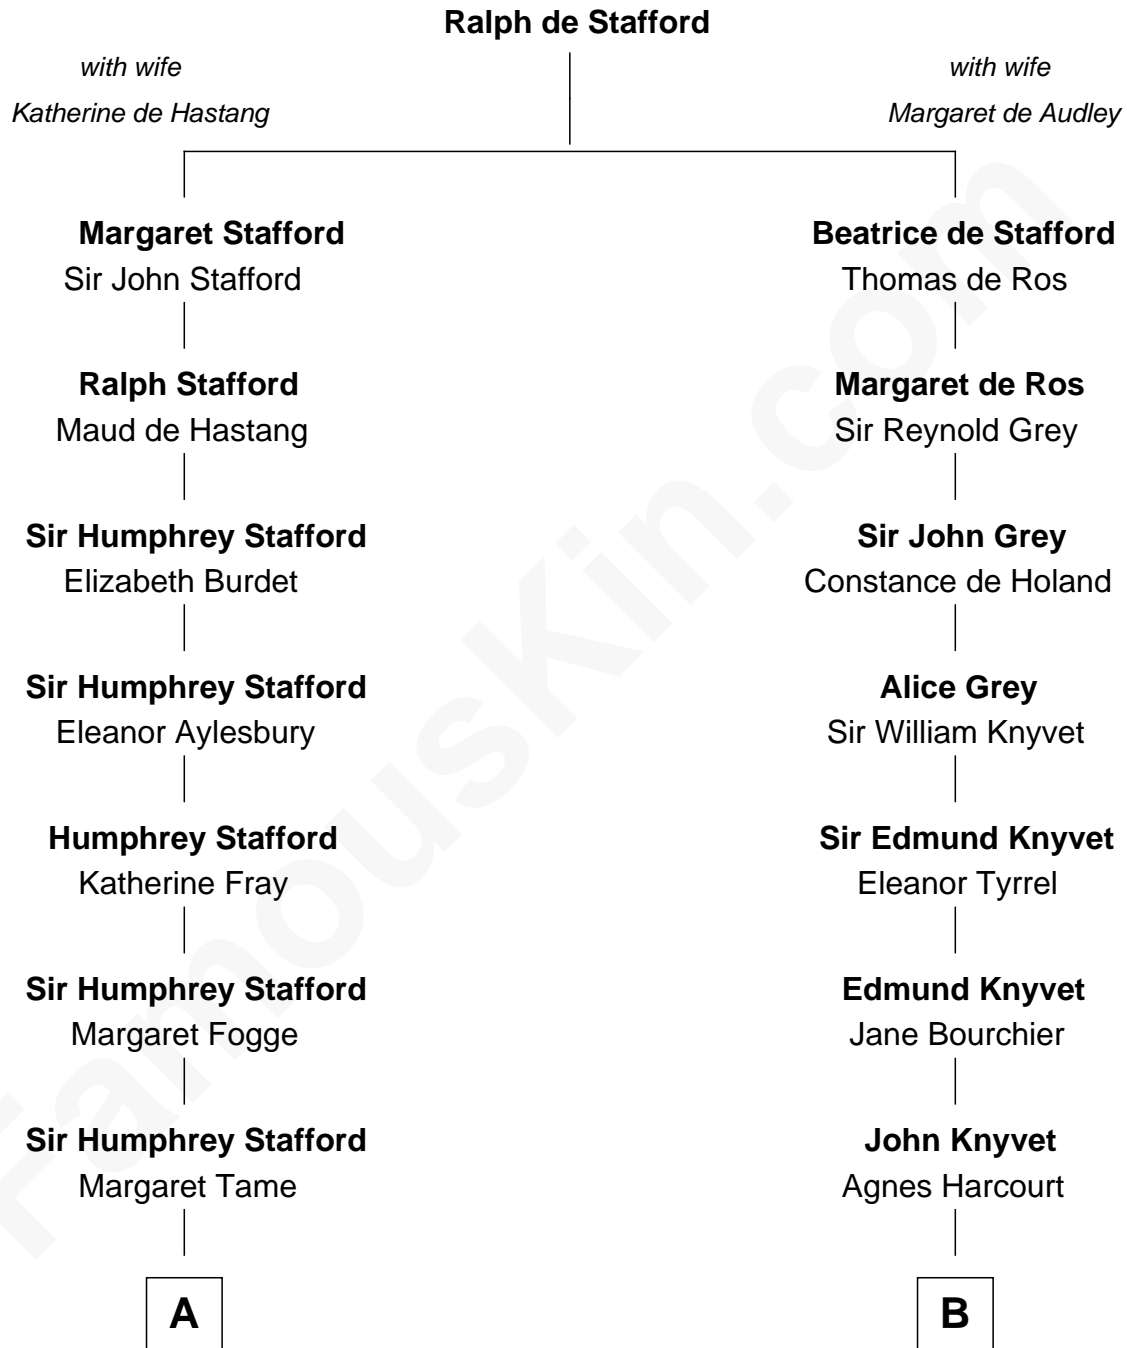

FamousKin.com
Relationship Chart of
Warren G. Harding
29th U.S. President

16th cousin 3 times removed of
Horace Gray
U.S. Supreme Court Justice

C

Charles Alexander Harding

Mary Ann Crawford

Dr. George Tryon Harding

Phoebe Elizabeth Dickerson

Warren G. Harding

29th U.S. President

FamousKin.com