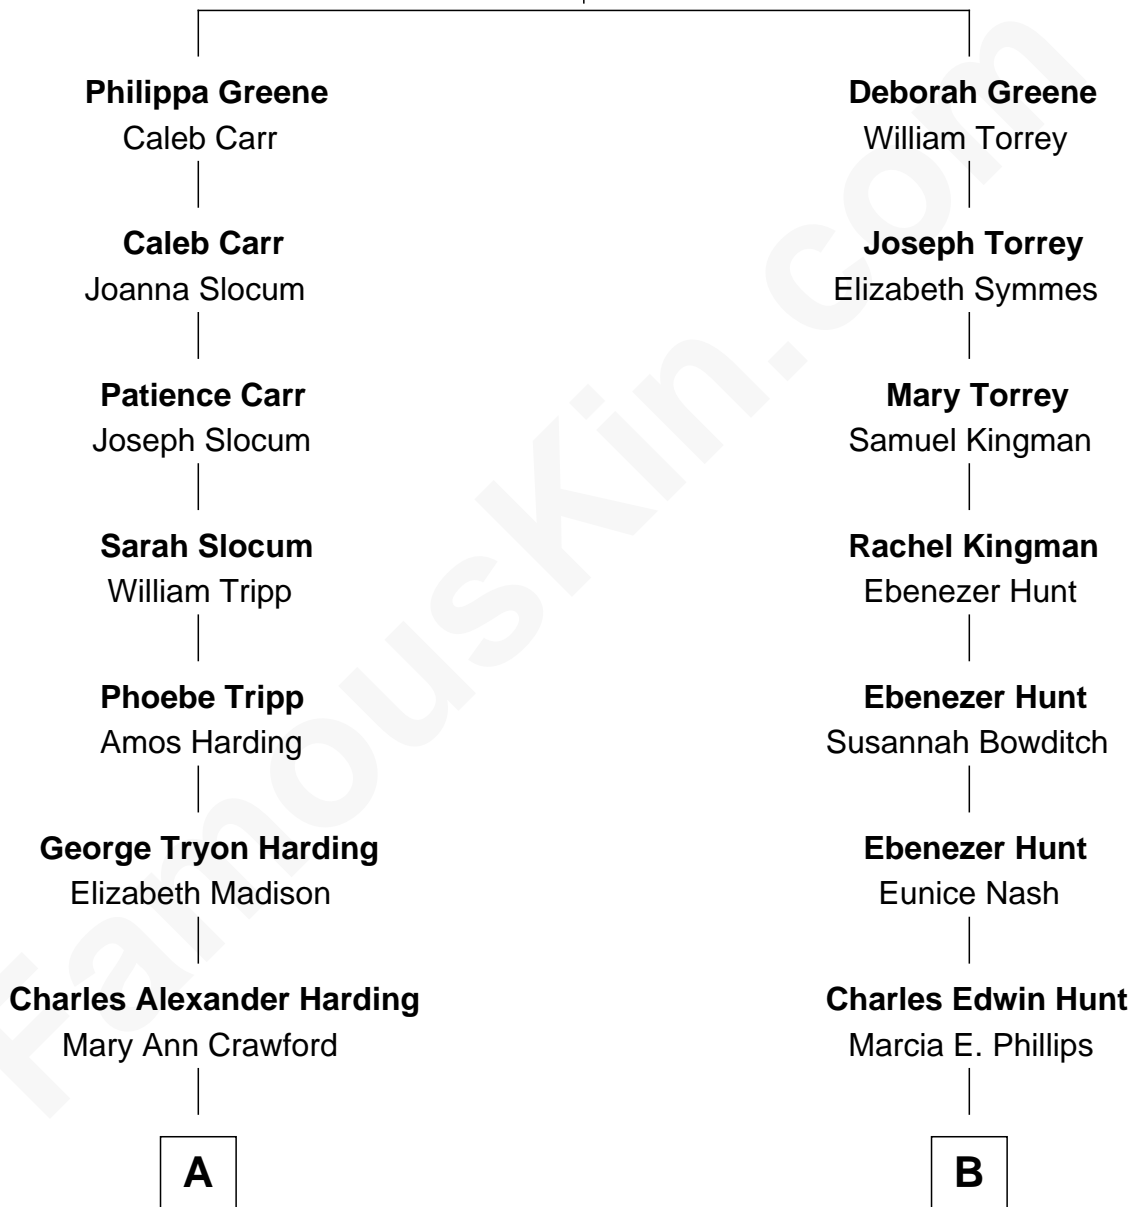

# FamousKin.com Relationship Chart of

**Warren G. Harding**

*29th U.S. President*

8th cousin 2 times removed of

**Linda Hunt**

*TV and Movie Actress*

**John Greene**

Annis Almy

**A**

**Dr. George Tryon Harding**  
Phoebe Elizabeth Dickerson

**Warren G. Harding**  
*29th U.S. President*

**B**

**Charles Phillips Hunt**  
Ella Maria Read

**Charles Edwin Hunt**  
Louise Phipps Davy

**Raymond Davy Hunt**  
Elsie R. Doying