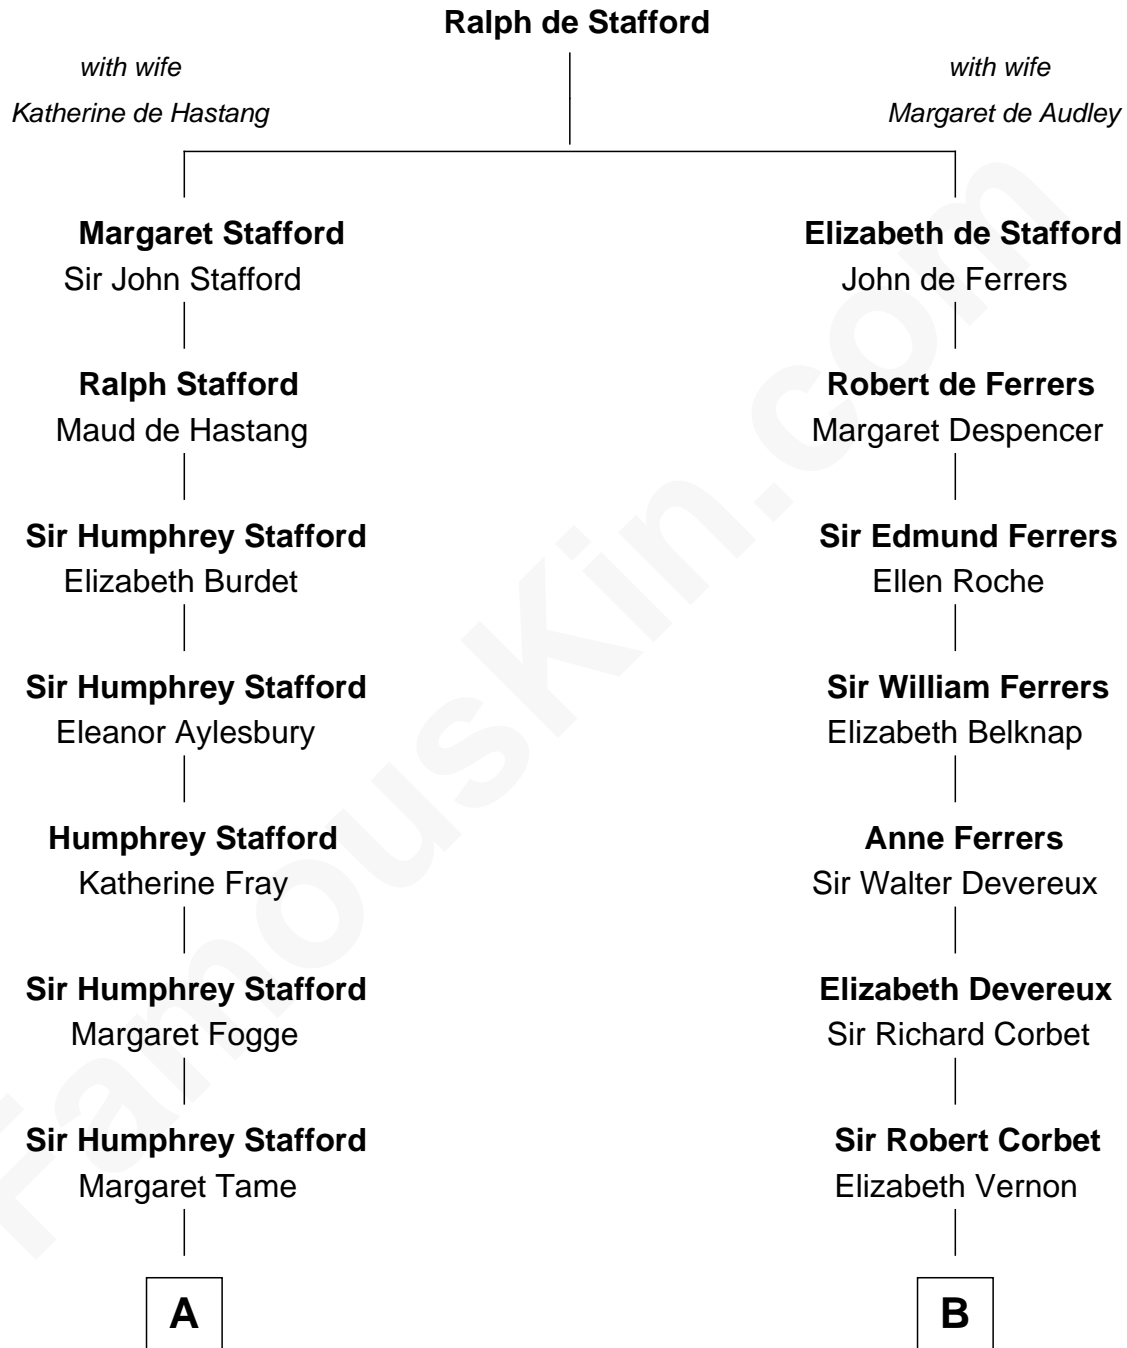

# FamousKin.com Relationship Chart of

**Warren G. Harding**

*29th U.S. President*

19th cousin 1 time removed of

**Lizzie Borden**

*Accused Murderess*

**C**

**Charles Alexander Harding**

Mary Ann Crawford

**Dr. George Tryon Harding**

Phoebe Elizabeth Dickerson

**Warren G. Harding**

*29th U.S. President*

**D**

**Sarah L. Vinnicum**

Joseph Morse

**Anthony Morse**

Rhoda Morrison

**Sarah Anthony Morse**

Andrew Jackson Borden

**Lizzie Borden**

*Accused Murderess*

FamousKin.com