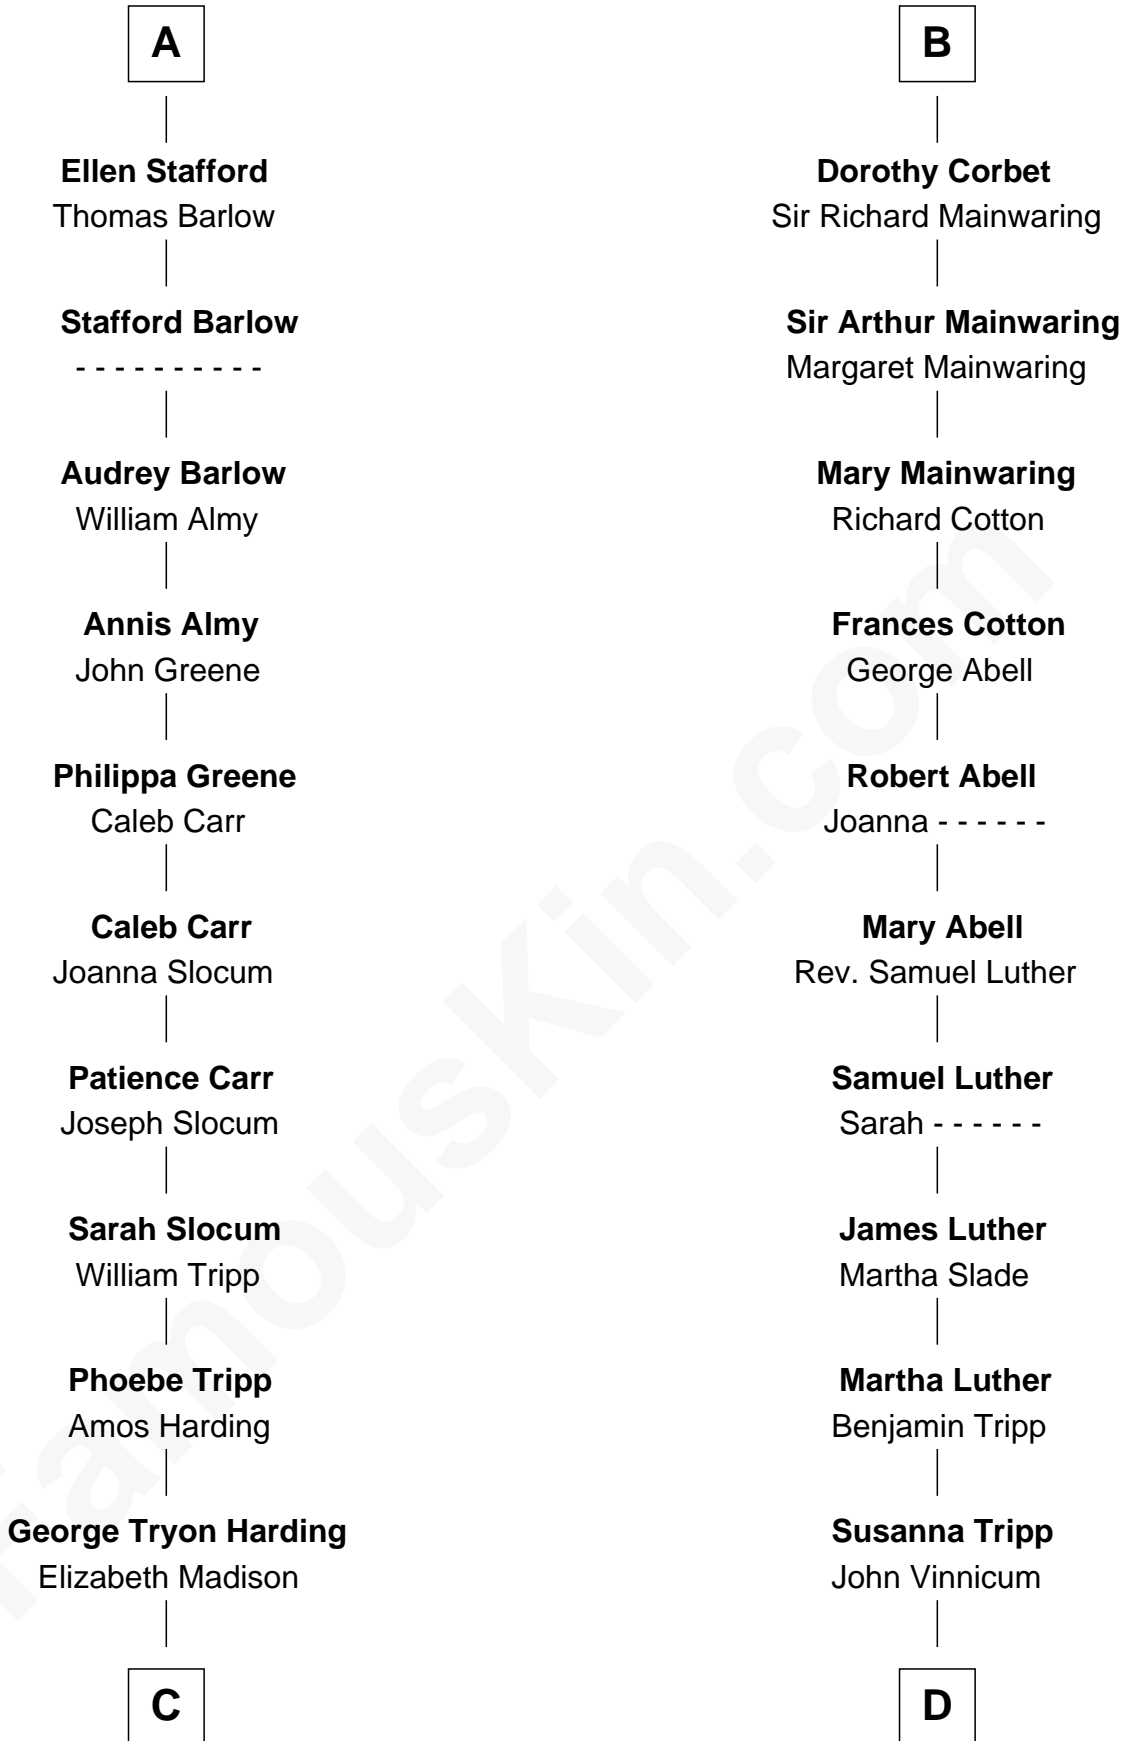

# FamousKin.com Relationship Chart of

**Warren G. Harding**

*29th U.S. President*

19th cousin 1 time removed of

**Lizzie Borden**

*Accused Murderess*

**C**

**Charles Alexander Harding**

Mary Ann Crawford

**Dr. George Tryon Harding**

Phoebe Elizabeth Dickerson

**Warren G. Harding**

*29th U.S. President*

**D**

**Sarah L. Vinnicum**

Joseph Morse

**Anthony Morse**

Rhoda Morrison

**Sarah Anthony Morse**

Andrew Jackson Borden

**Lizzie Borden**

*Accused Murderess*

FamousKin.com