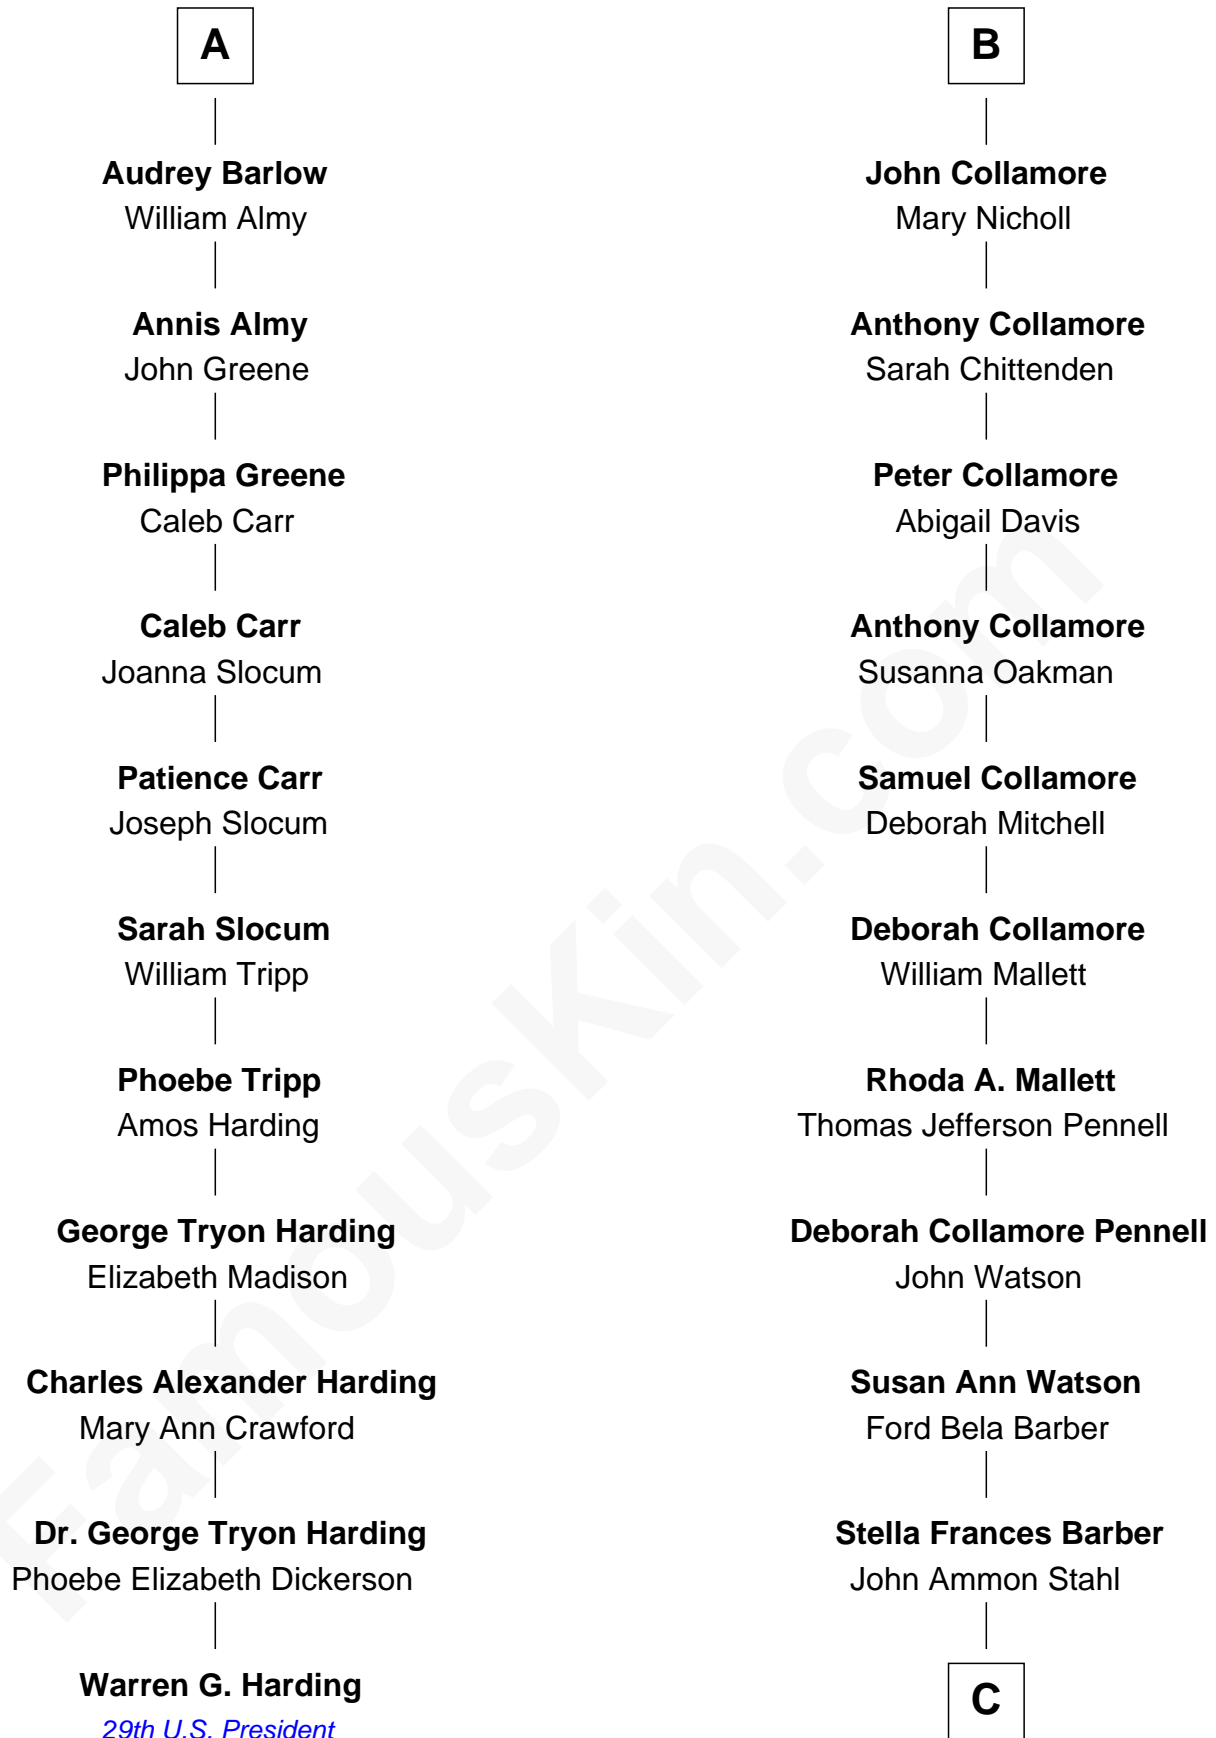

FamousKin.com Relationship Chart of

Warren G. Harding
29th U.S. President

17th cousin 1 time removed of

Warren Buffett
Chairman & CEO, Berkshire Hathaway

C

Leila Stahl
Howard Homan Buffett

Warren Buffett
Chairman & CEO, Berkshire Hathaway

FamousKin.com