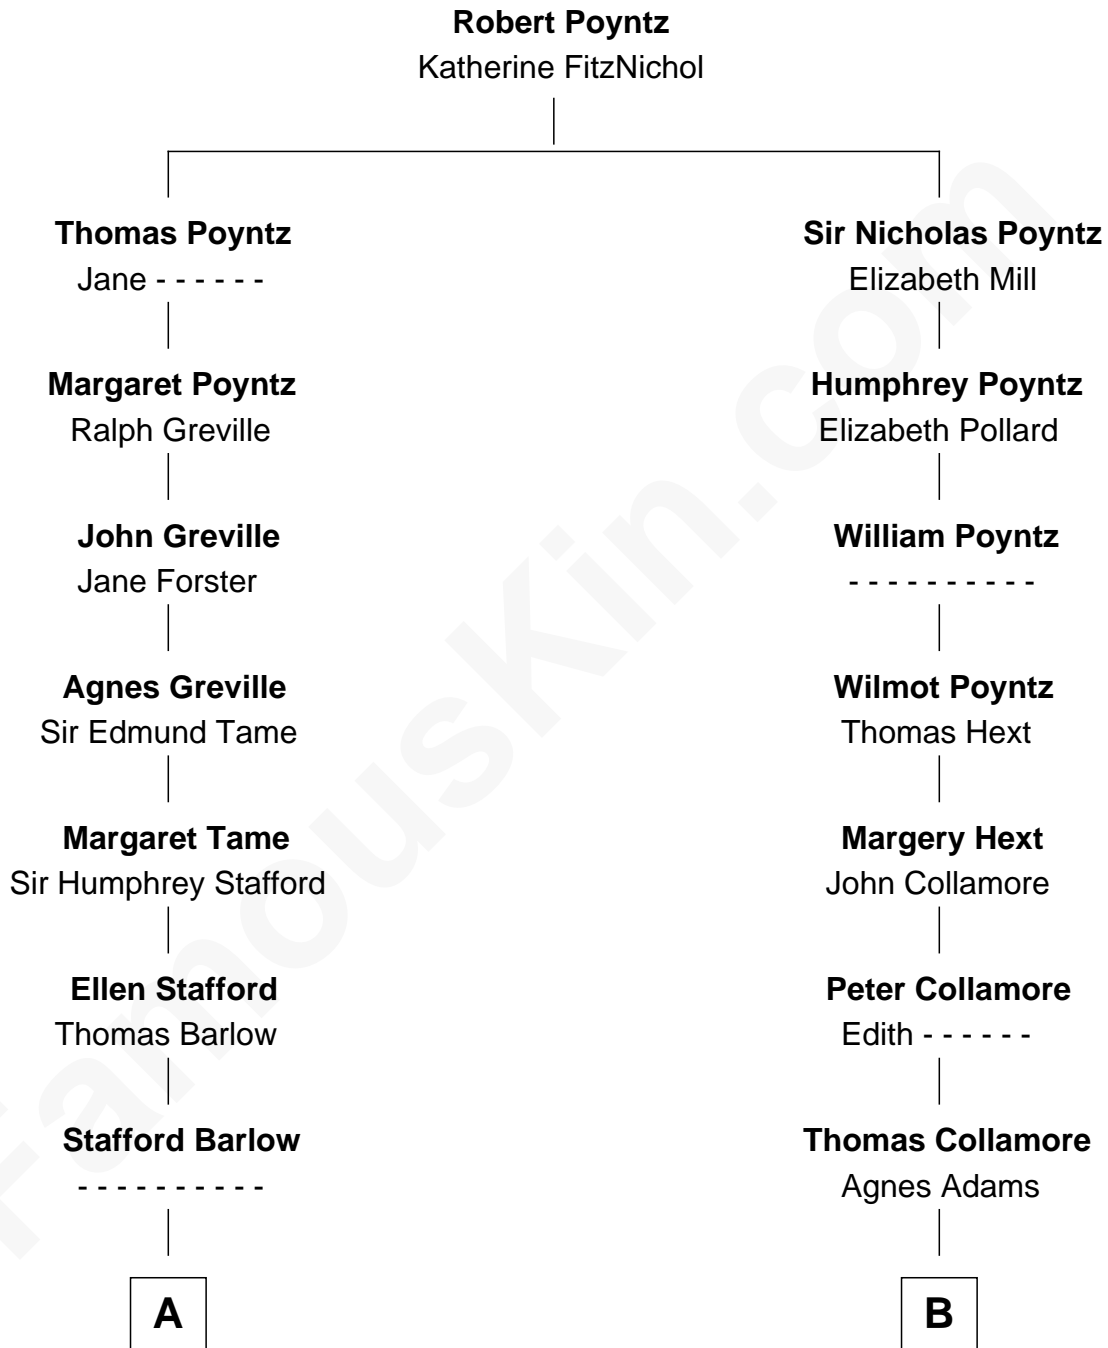

FamousKin.com Relationship Chart of

Warren G. Harding
29th U.S. President

17th cousin 1 time removed of

Warren Buffett
Chairman & CEO, Berkshire Hathaway

C

Leila Stahl
Howard Homan Buffett

Warren Buffett
Chairman & CEO, Berkshire Hathaway

FamousKin.com