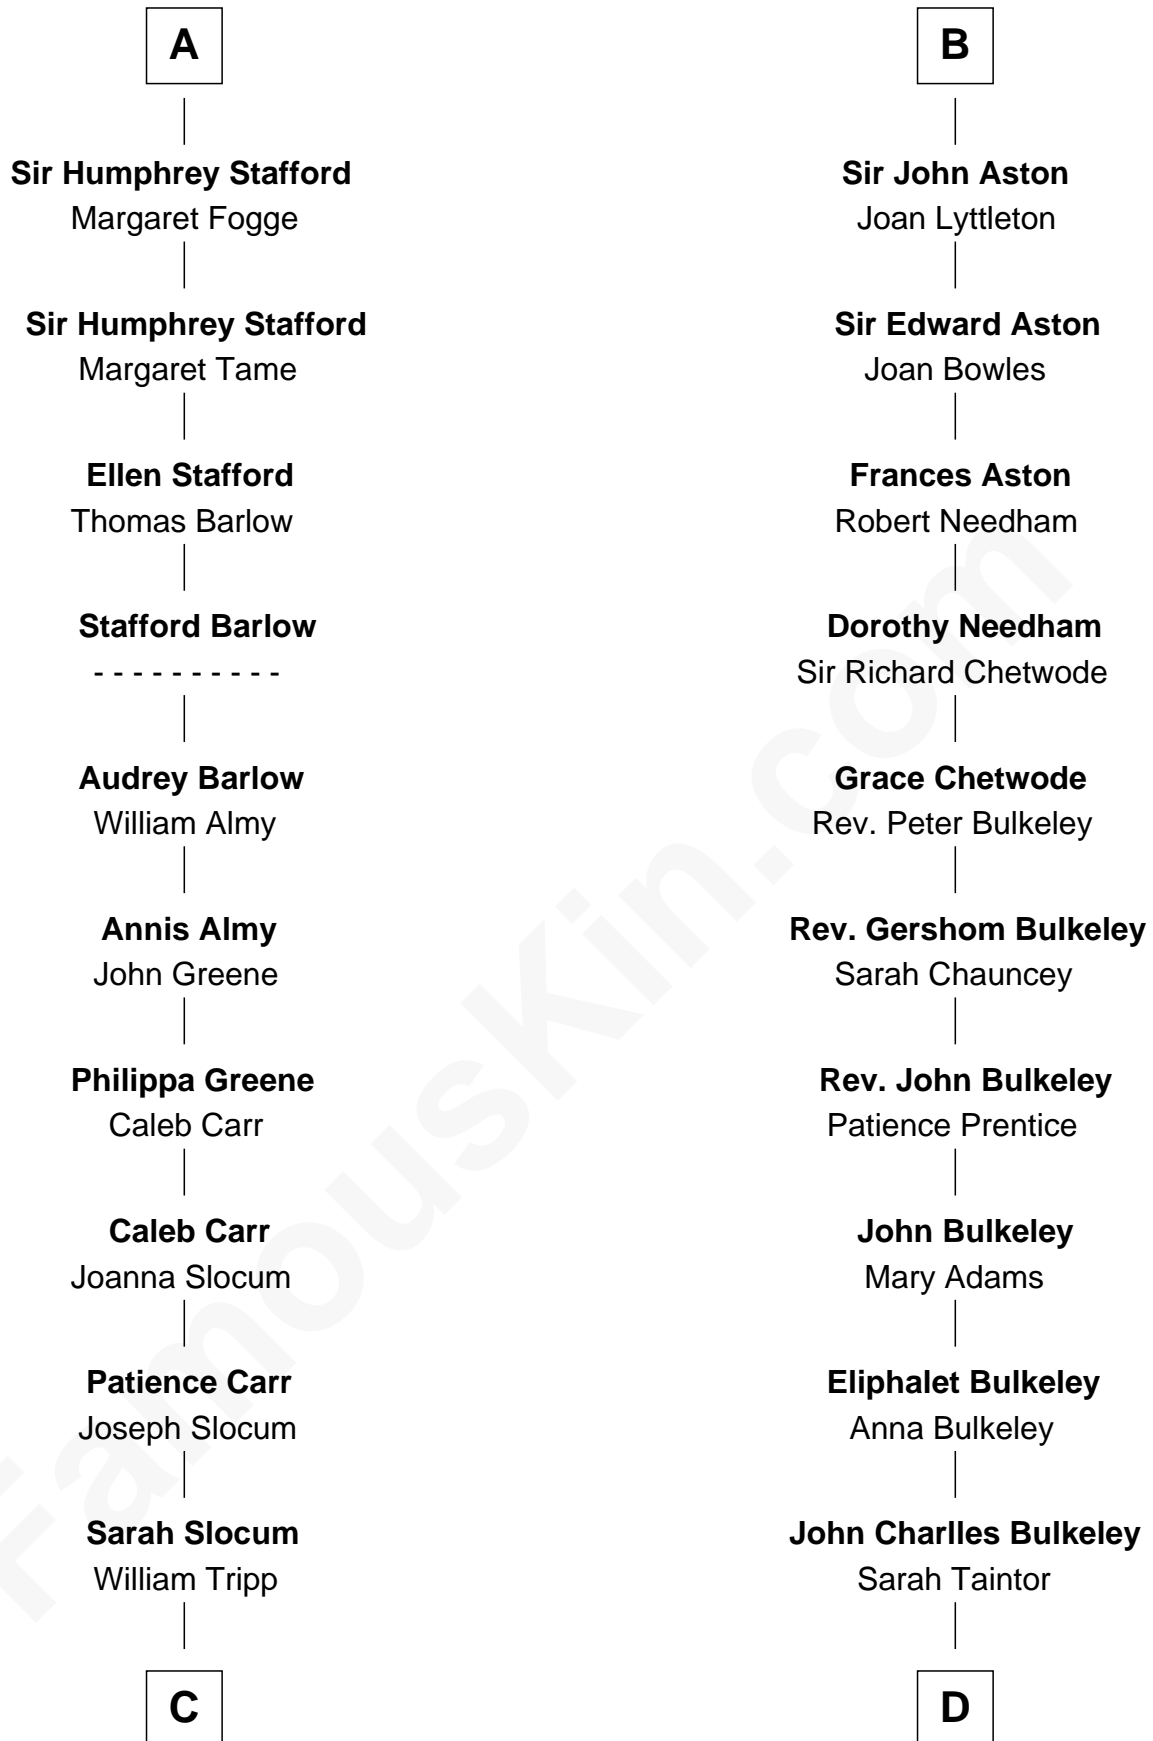

FamousKin.com
Relationship Chart of
Warren G. Harding
29th U.S. President

18th cousin 3 times removed of
Morgan Bulkeley
54th Governor of Connecticut

C

Phoebe Tripp
Amos Harding

George Tryon Harding
Elizabeth Madison

Charles Alexander Harding
Mary Ann Crawford

Dr. George Tryon Harding
Phoebe Elizabeth Dickerson

Warren G. Harding
29th U.S. President

D

Eliphalet Adams Bulkeley
Lydia Smith Morgan

Morgan Bulkeley
54th Governor of Connecticut