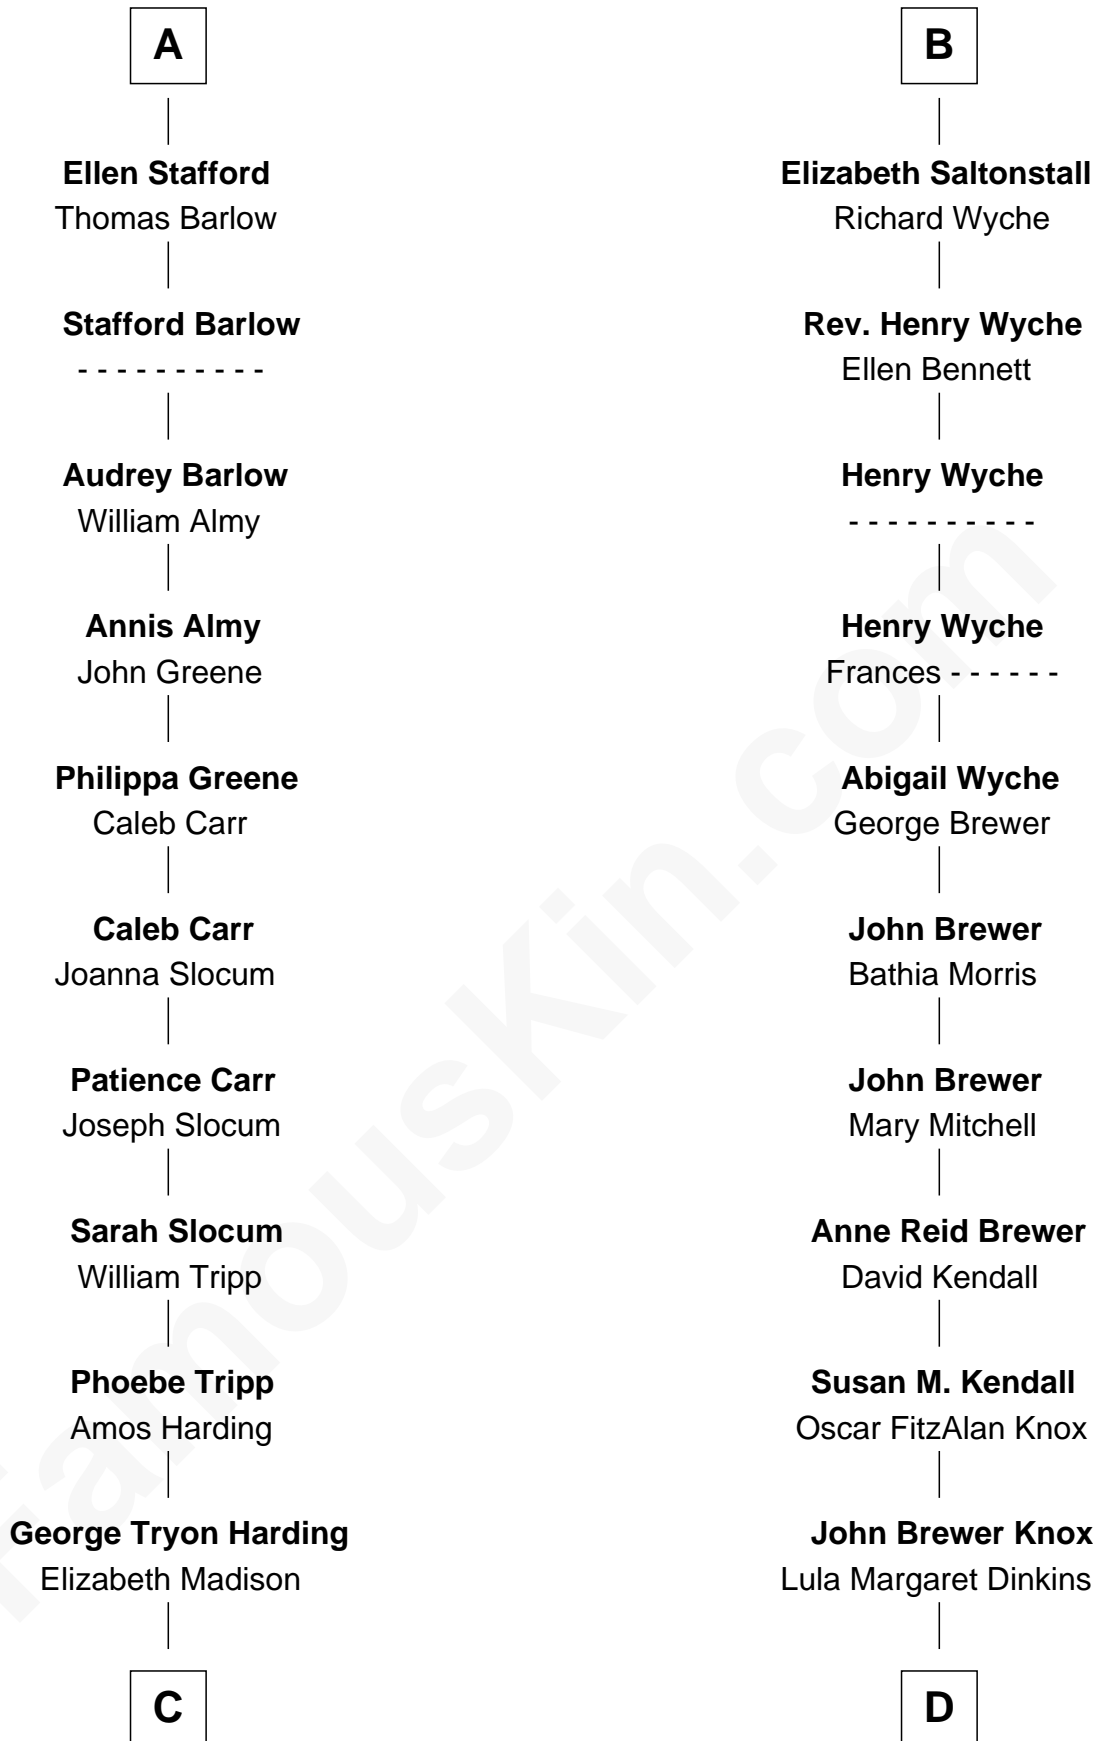

# FamousKin.com Relationship Chart of

**Warren G. Harding**

*29th U.S. President*

19th cousin of

**Truman Capote**

*Author of In Cold Blood*

## Sir Nicholas Poyntz

**C**

**Charles Alexander Harding**

Mary Ann Crawford

**Dr. George Tryon Harding**

Phoebe Elizabeth Dickerson

**Warren G. Harding**

*29th U.S. President*

**D**

**Mabel Knox**

Archulus Persons

**Archulus Persons**

Lillie May Faulk

**Truman Capote**

*Author of In Cold Blood*

FamousKin.com