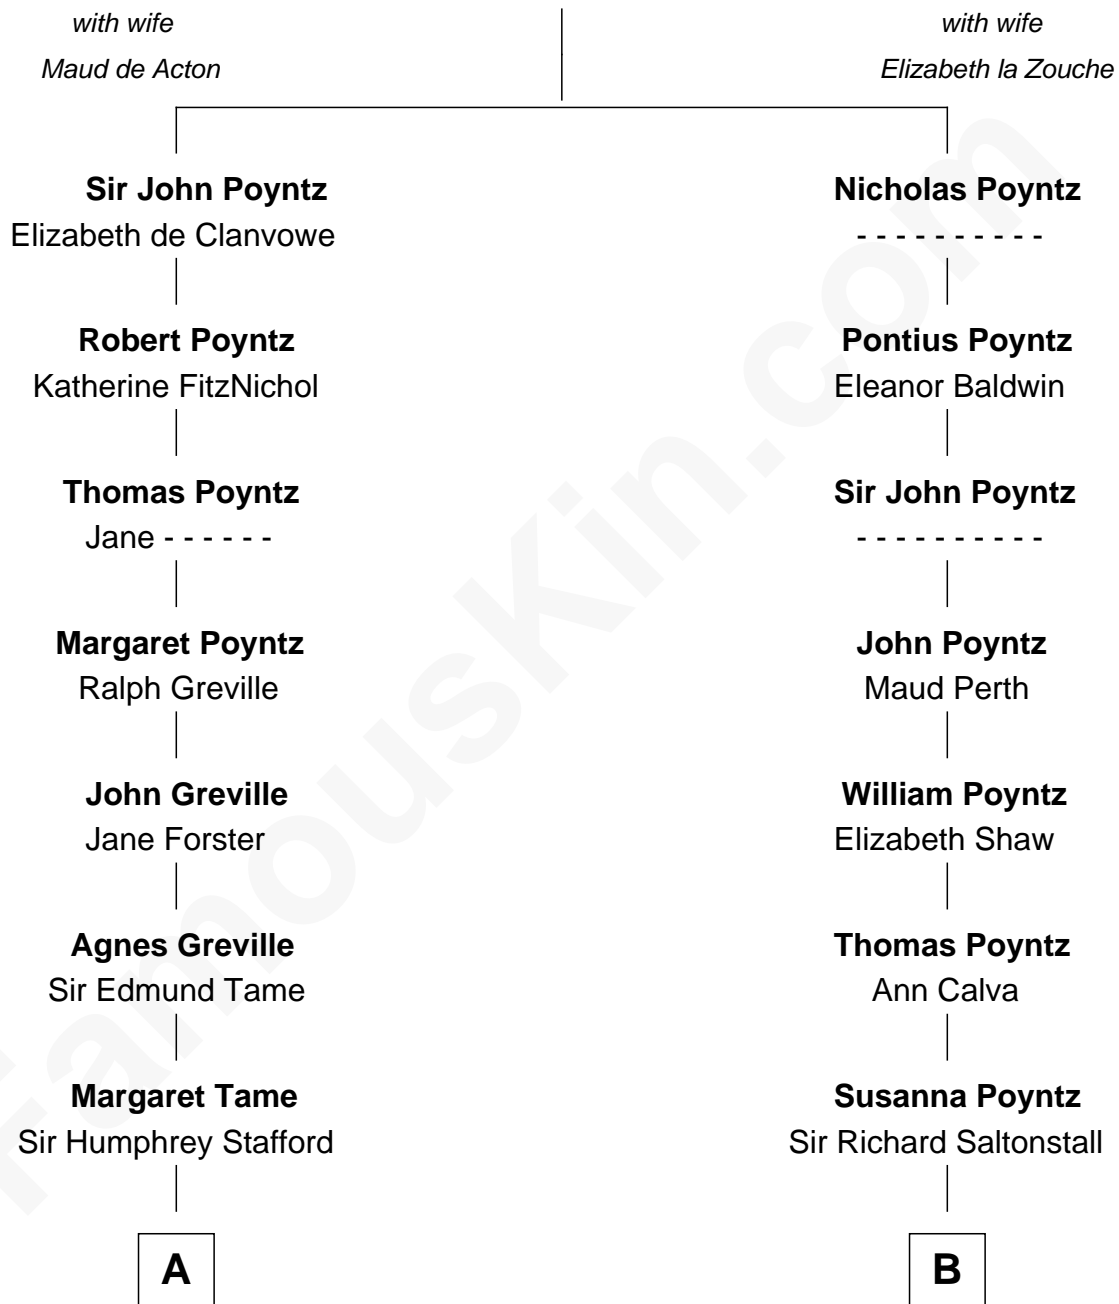

# FamousKin.com Relationship Chart of

**Warren G. Harding**

*29th U.S. President*

19th cousin of

**Truman Capote**

*Author of In Cold Blood*

## Sir Nicholas Poyntz

**C**

**Charles Alexander Harding**

Mary Ann Crawford

**Dr. George Tryon Harding**

Phoebe Elizabeth Dickerson

**Warren G. Harding**

*29th U.S. President*

**D**

**Mabel Knox**

Archulus Persons

**Archulus Persons**

Lillie May Faulk

**Truman Capote**

*Author of In Cold Blood*

FamousKin.com