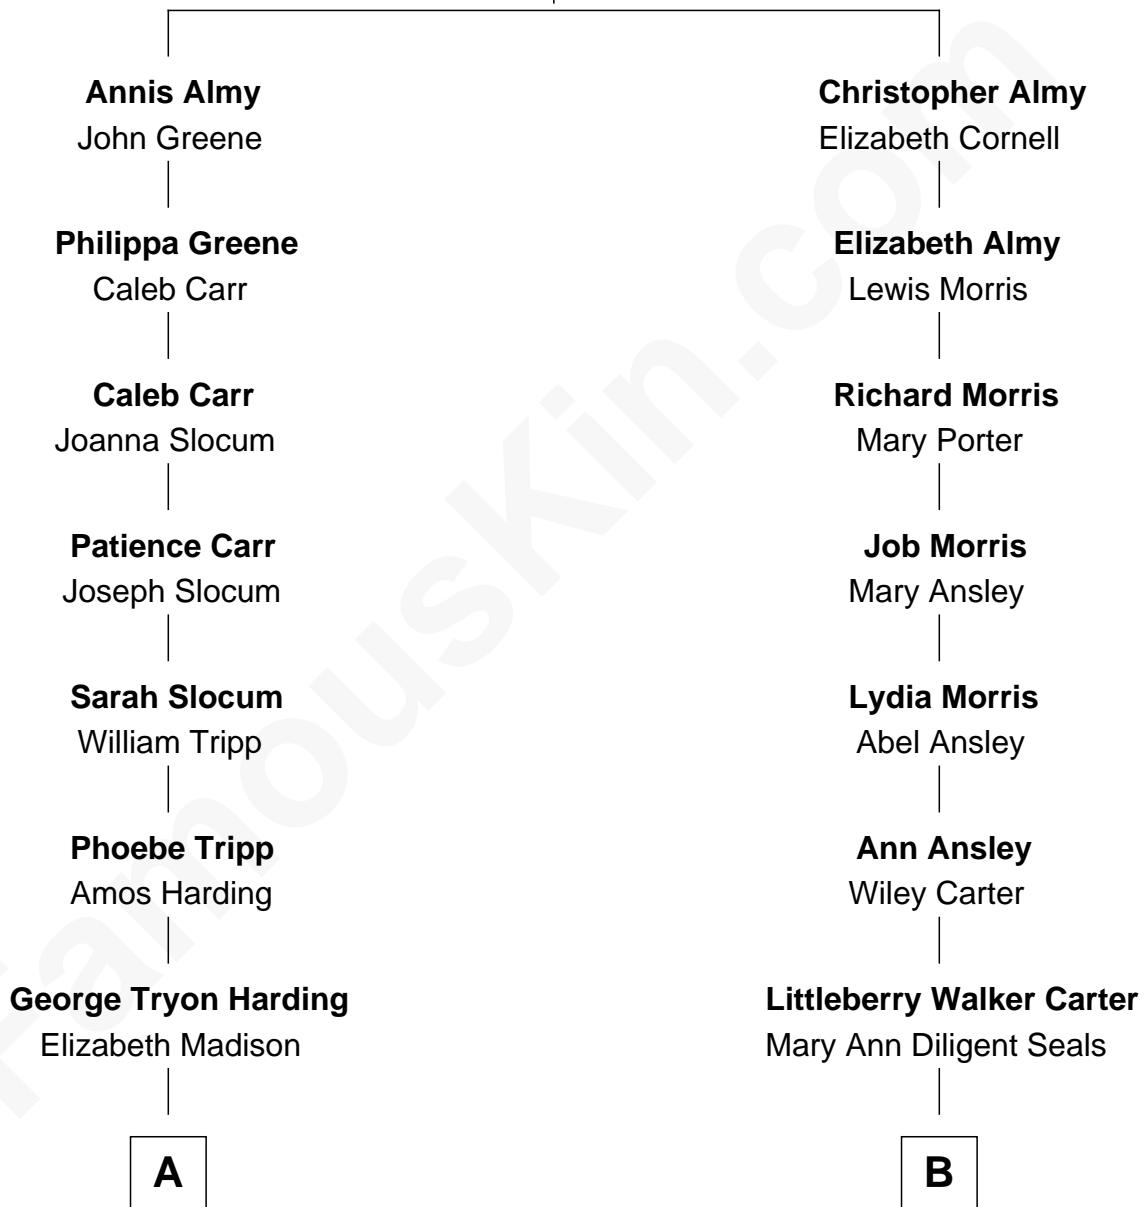

# FamousKin.com Relationship Chart of

**Warren G. Harding**

*29th U.S. President*

9th cousin of

**Jimmy Carter**

*39th U.S. President*

**William Almy**

Audrey Barlow

**A**

**Charles Alexander Harding**

Mary Ann Crawford

**Dr. George Tryon Harding**

Phoebe Elizabeth Dickerson

**Warren G. Harding**

*29th U.S. President*

**B**

**William Archibald Carter**

Nina Pratt

**Earl Carter**

Lillian Gordy

**Jimmy Carter**

*39th U.S. President*

FamousKin.com