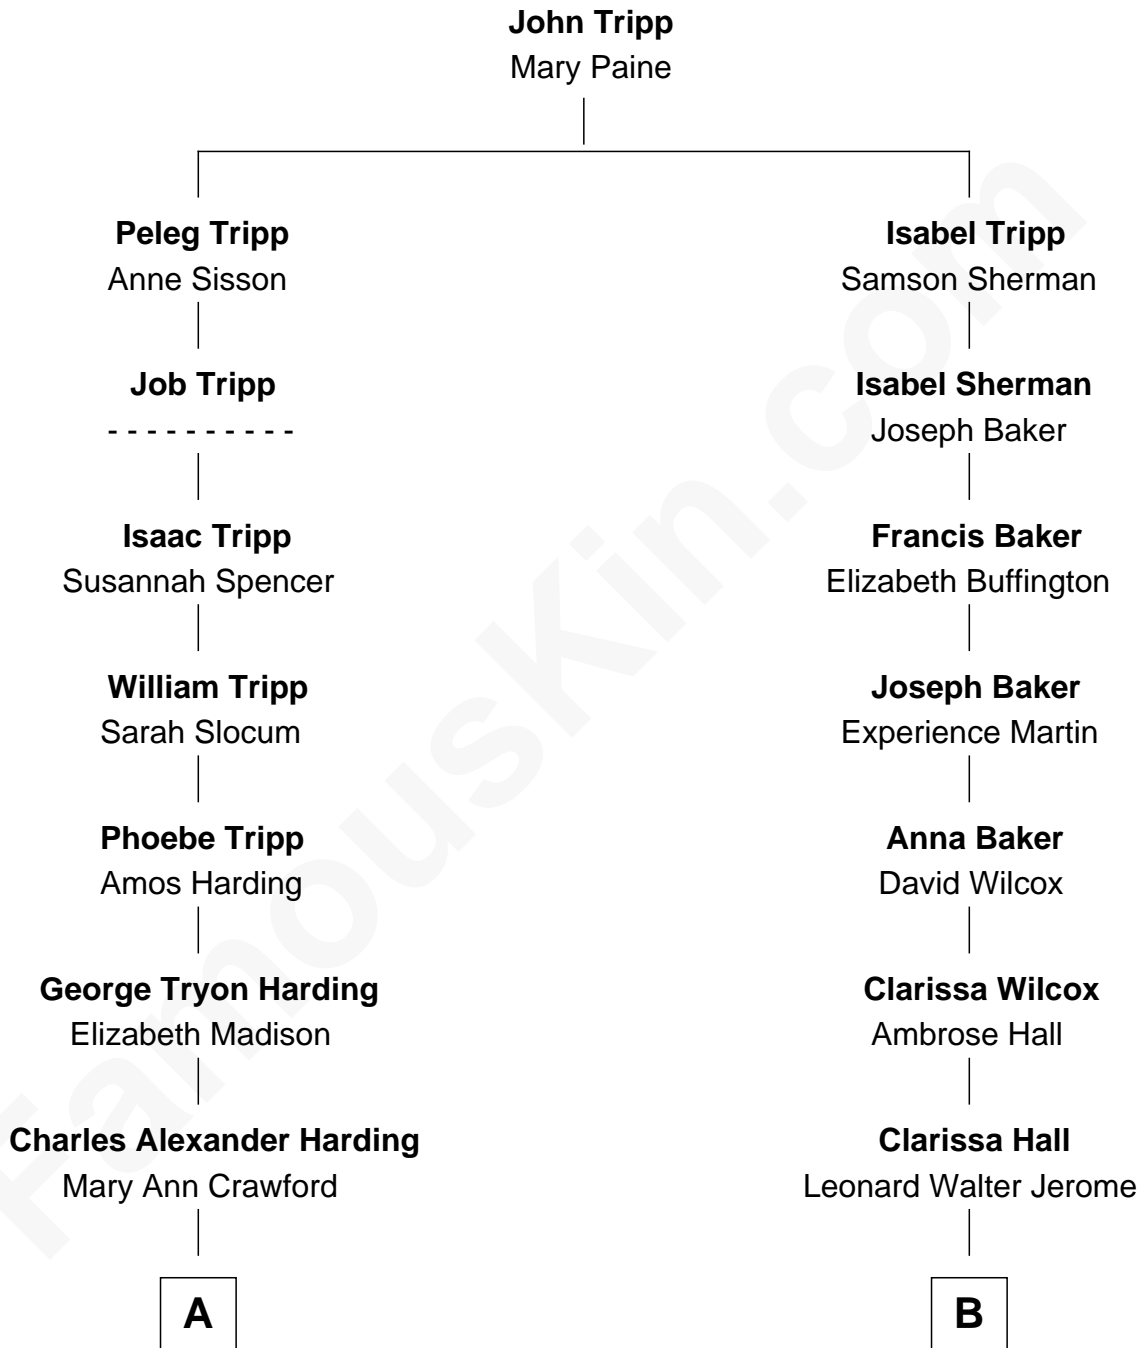

FamousKin.com Relationship Chart of

Warren G. Harding

29th U.S. President

8th cousin of

Sir Winston Churchill

Prime Minister of the United Kingdom

A

Dr. George Tryon Harding
Phoebe Elizabeth Dickerson

Warren G. Harding
29th U.S. President

B

Jeanette Jerome
Randolph Henry Spencer-Churchill

Sir Winston Churchill
Prime Minister of the United Kingdom

FamousKin.com