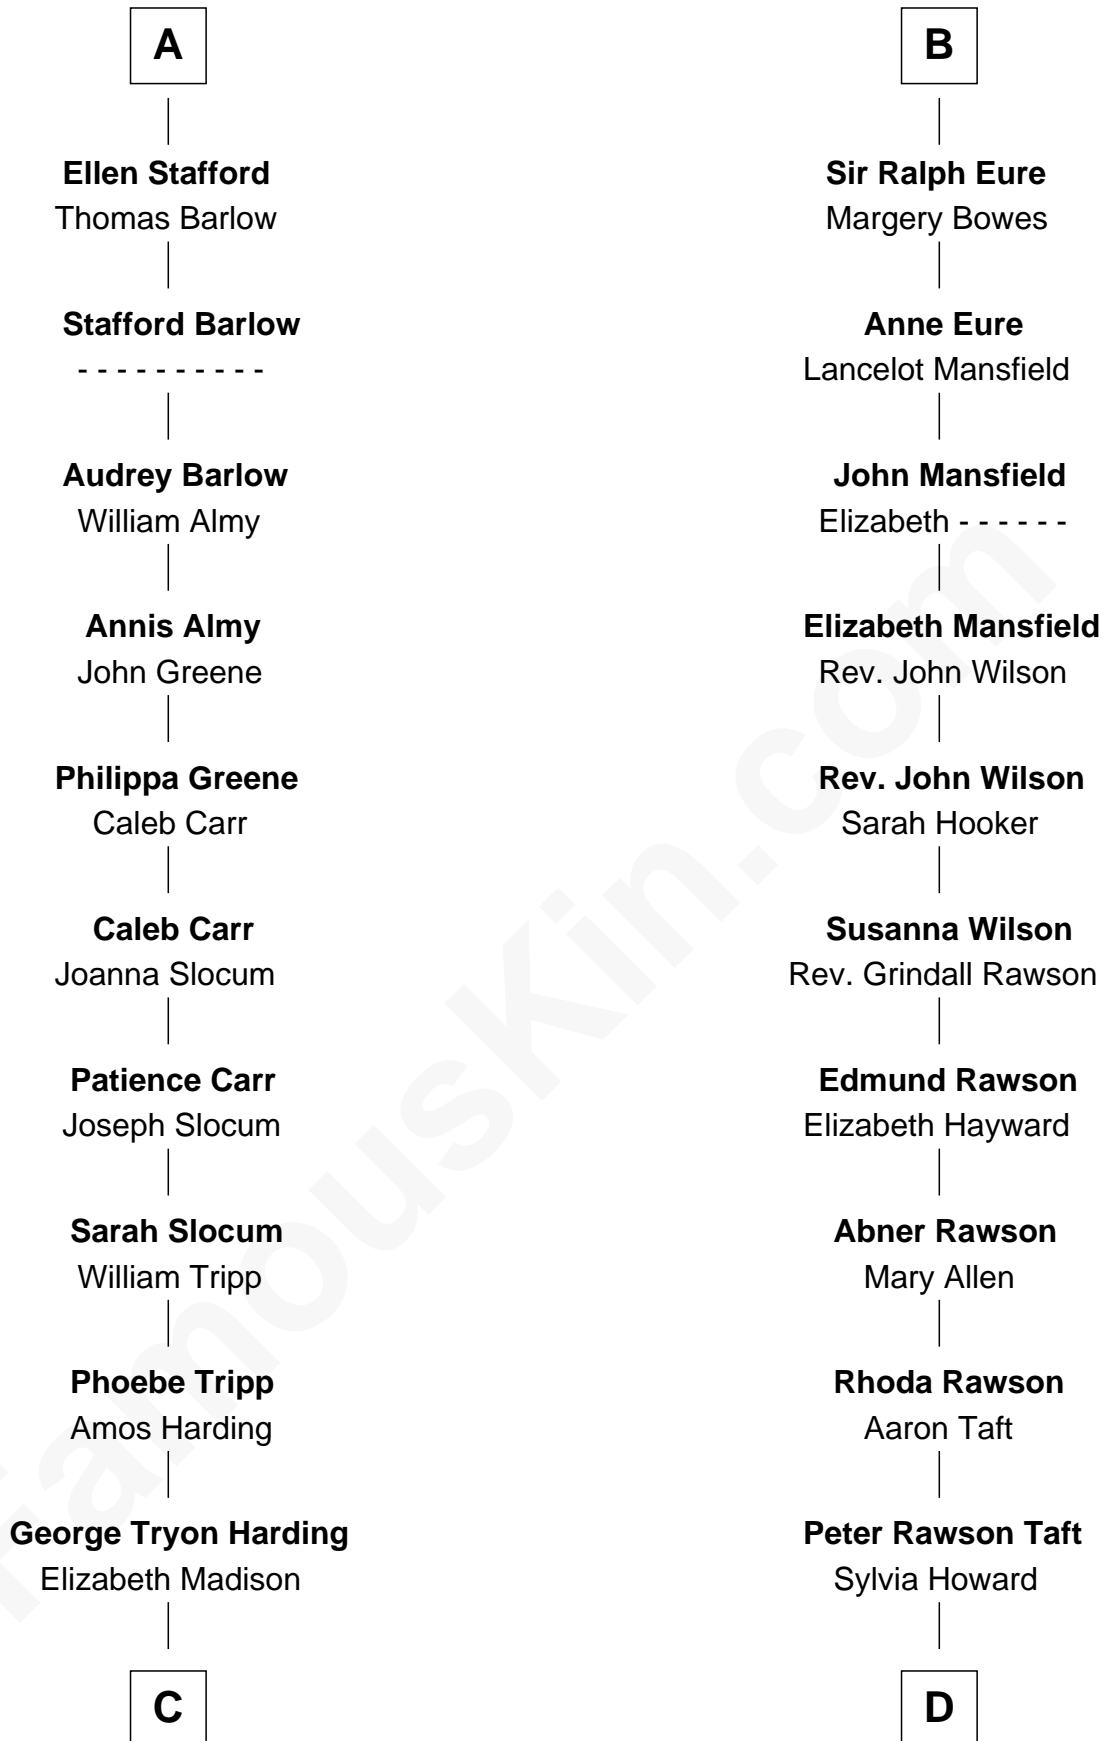

# FamousKin.com Relationship Chart of

**Warren G. Harding**

*29th U.S. President*

18th cousin 1 time removed of

**William Howard Taft**

*27th U.S. President*

**C**

**Charles Alexander Harding**

Mary Ann Crawford

**Dr. George Tryon Harding**

Phoebe Elizabeth Dickerson

**Warren G. Harding**

*29th U.S. President*

**D**

**Alphonso Taft**

Louisa Maria Torrey

**William Howard Taft**

*27th U.S. President*

FamousKin.com