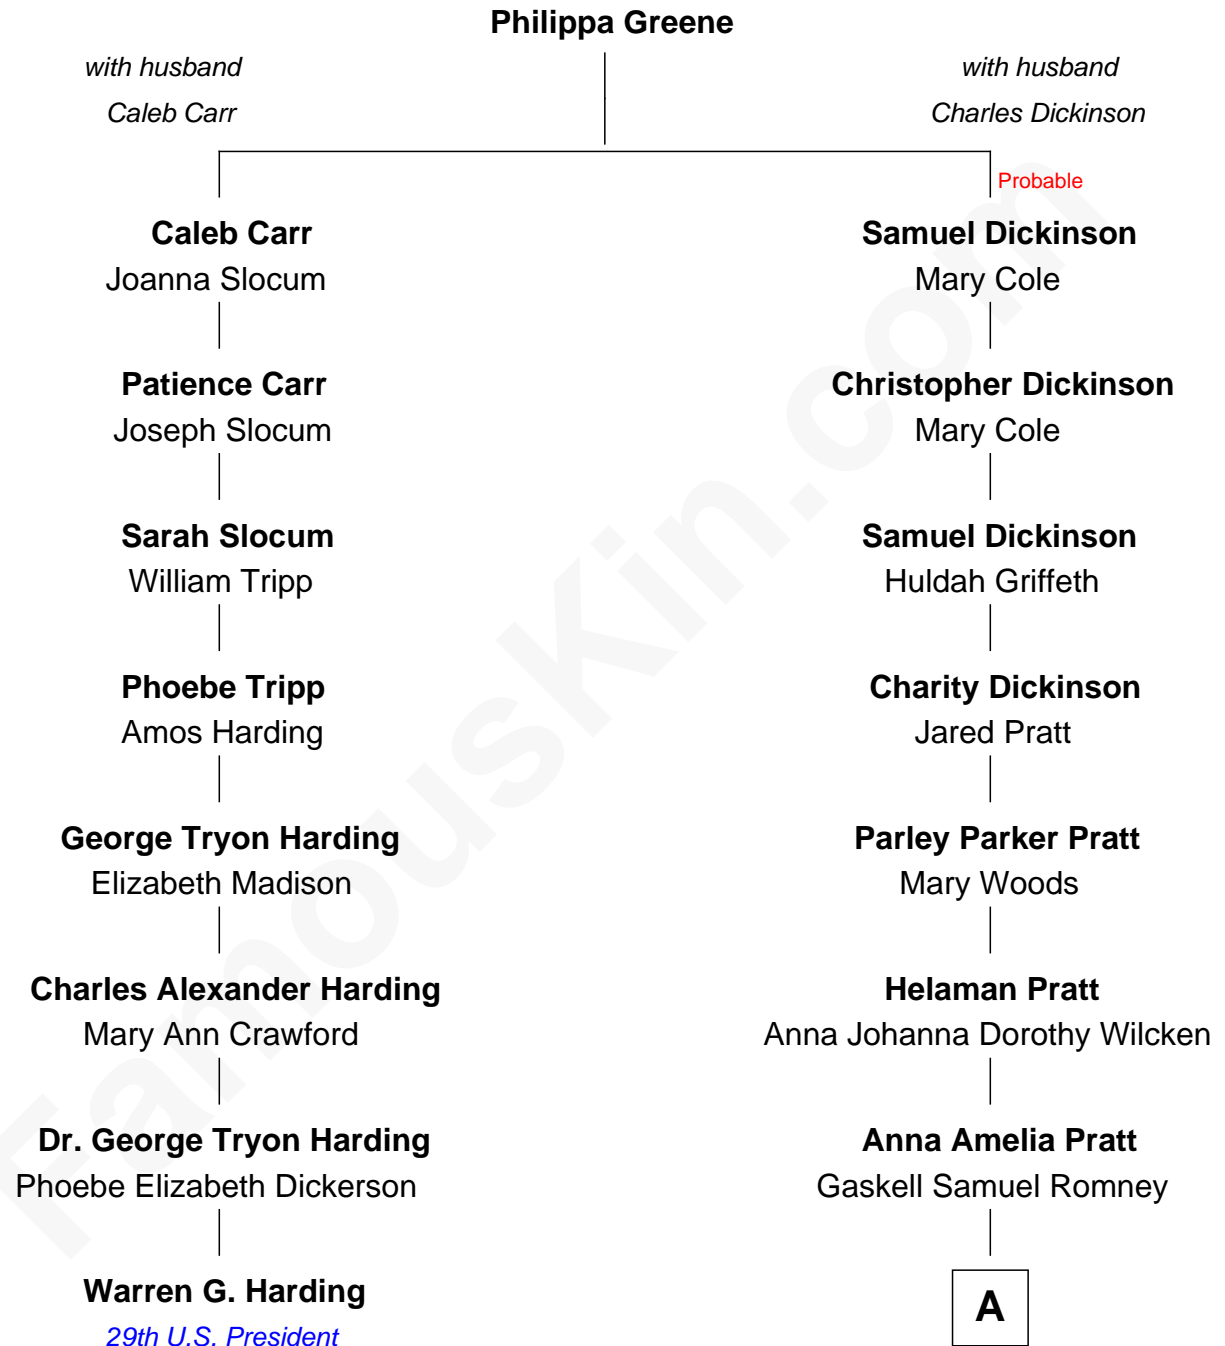

# FamousKin.com Relationship Chart of

**Warren G. Harding**

*29th U.S. President*

7th cousin 1 time removed of

**Mitt Romney**

*70th Governor of Massachusetts*

A

George Wilcken Romney

Lenore Emily LaFount

Mitt Romney

*70th Governor of Massachusetts*

FamousKin.com