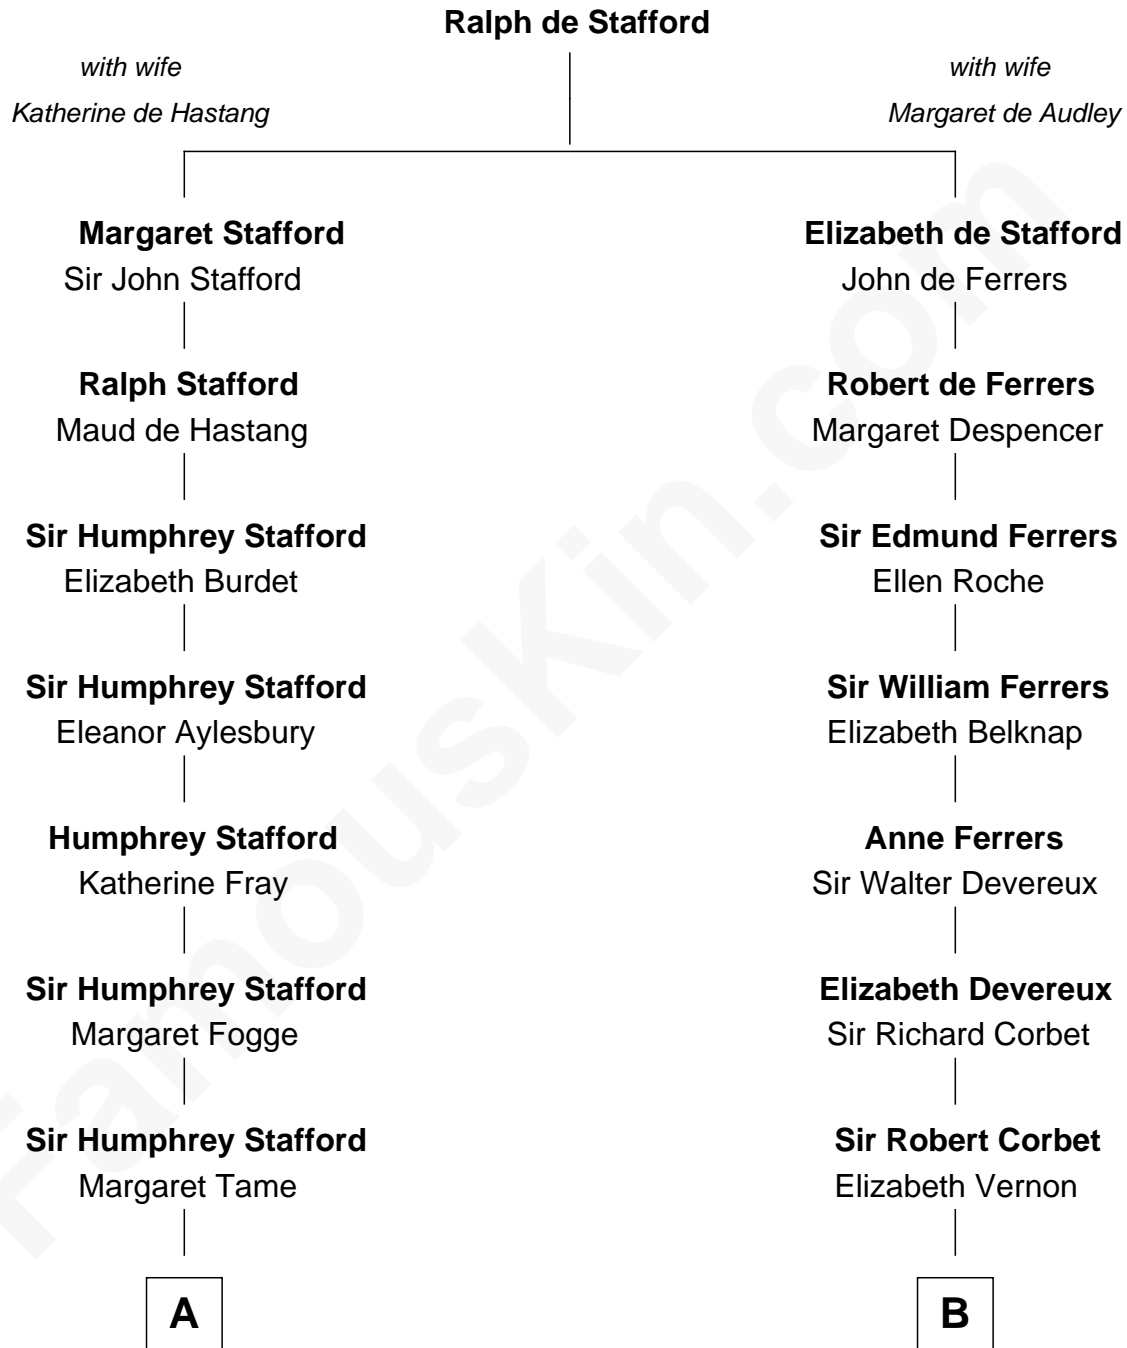

# FamousKin.com Relationship Chart of

**Warren G. Harding**

*29th U.S. President*

19th cousin 2 times removed of

**Nelson Rockefeller**

*41st U.S. Vice-President*

**C**

**Charles Alexander Harding**

Mary Ann Crawford

**Dr. George Tryon Harding**

Phoebe Elizabeth Dickerson

**Warren G. Harding**

*29th U.S. President*

**D**

**Lucy Avery**

Godfrey Lewis Rockefeller

**William Avery Rockefeller**

Eliza Davison

**John Davison Rockefeller**

Laura Celestia Spelman

**John Davison Rockefeller**

Abby Greene Aldrich

**Nelson Rockefeller**

*41st U.S. Vice-President*