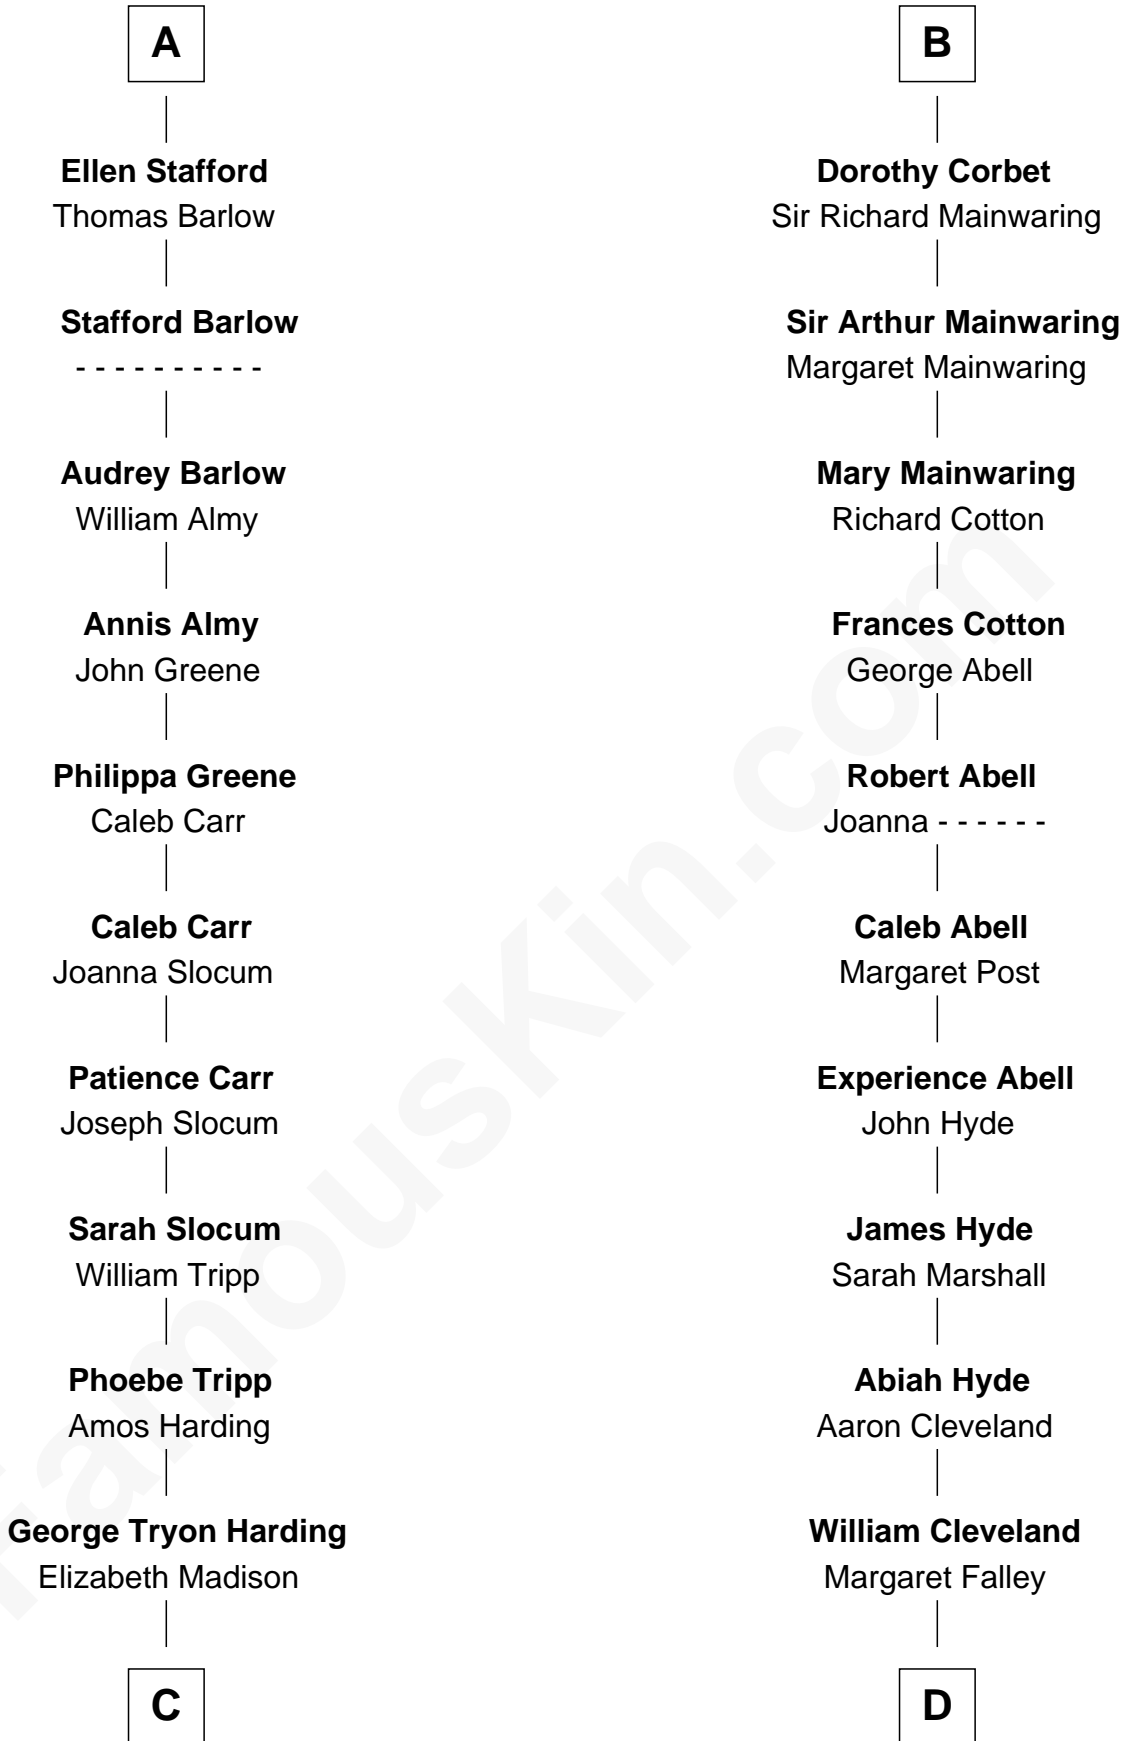

FamousKin.com Relationship Chart of

Warren G. Harding

29th U.S. President

18th cousin 1 time removed of

Grover Cleveland

22nd and 24th U.S. President

C

Charles Alexander Harding

Mary Ann Crawford

Dr. George Tryon Harding

Phoebe Elizabeth Dickerson

Warren G. Harding

29th U.S. President

D

Rev. Richard Falley Cleveland

Ann Neal

Grover Cleveland

22nd and 24th U.S. President

FamousKin.com