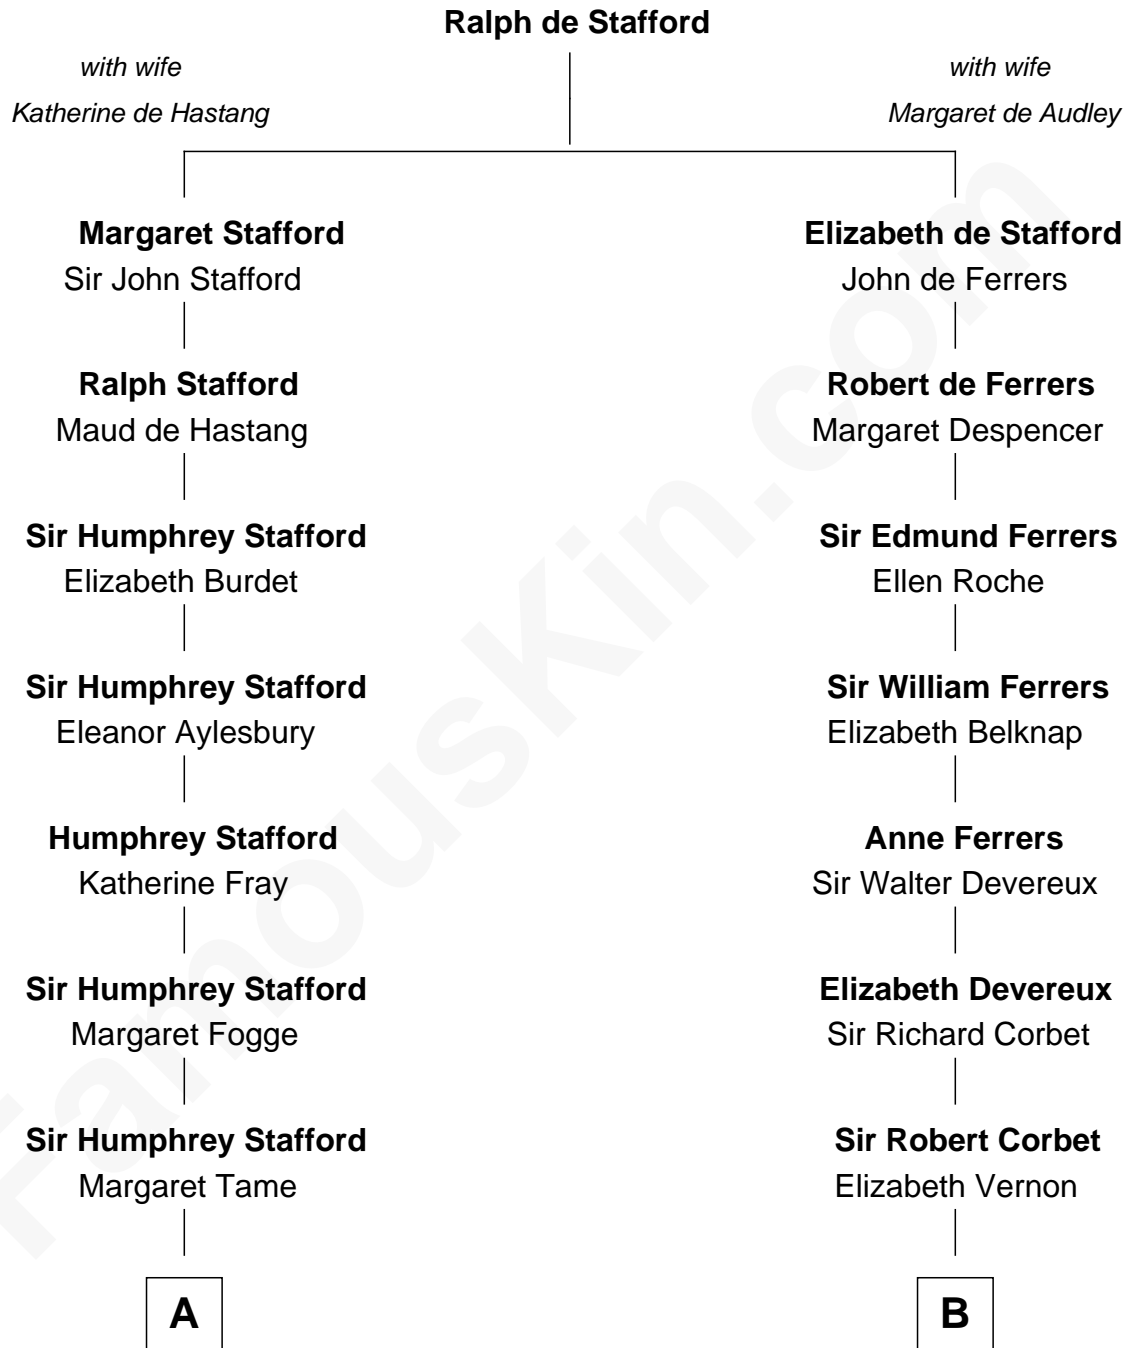

FamousKin.com Relationship Chart of

Warren G. Harding

29th U.S. President

18th cousin 1 time removed of

Grover Cleveland

22nd and 24th U.S. President

C

Charles Alexander Harding

Mary Ann Crawford

Dr. George Tryon Harding

Phoebe Elizabeth Dickerson

Warren G. Harding

29th U.S. President

D

Rev. Richard Falley Cleveland

Ann Neal

Grover Cleveland

22nd and 24th U.S. President

FamousKin.com