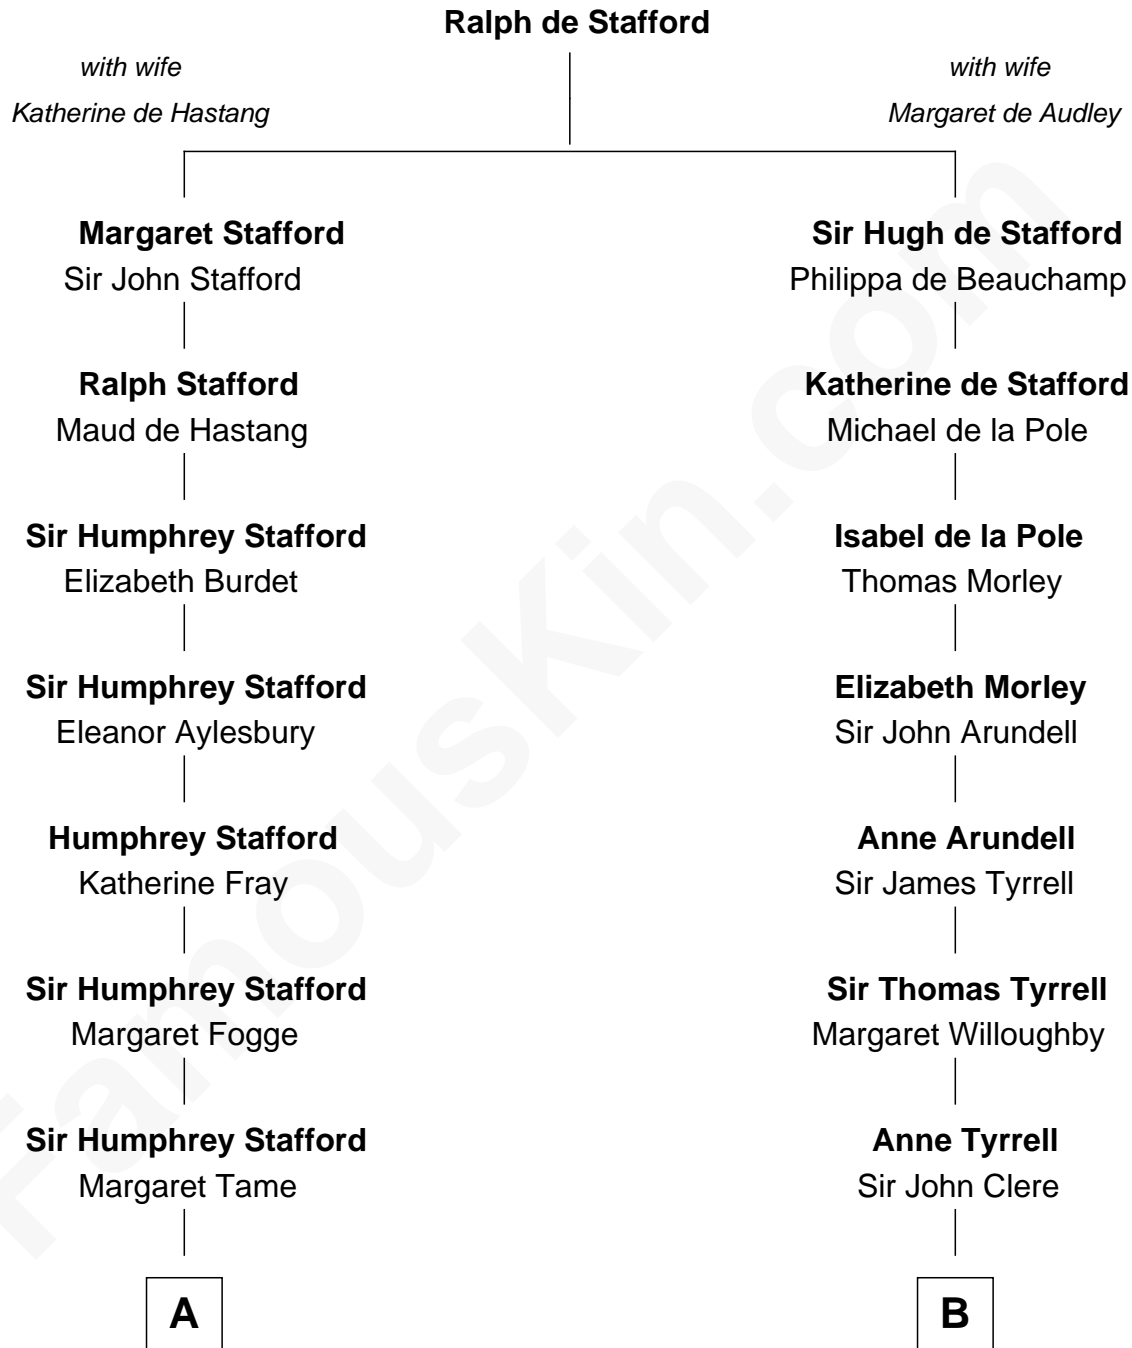

**FamousKin.com**  
**Relationship Chart of**  
**Warren G. Harding**  
*29th U.S. President*

**19th cousin 1 time removed of**  
**Mamie (Doud) Eisenhower**  
*First Lady of President Dwight Eisenhower*

**C**

**Charles Alexander Harding**

Mary Ann Crawford

**Dr. George Tryon Harding**

Phoebe Elizabeth Dickerson

**Warren G. Harding**

*29th U.S. President*

**D**

**Maria Riggs**

Eli Doud

**Royal Houghton Doud**

Mary Cornelia Sheldon

**John Sheldon Doud**

Elivera Mathilda Carlson

**Mamie (Doud) Eisenhower**

*First Lady of Dwight Eisenhower*