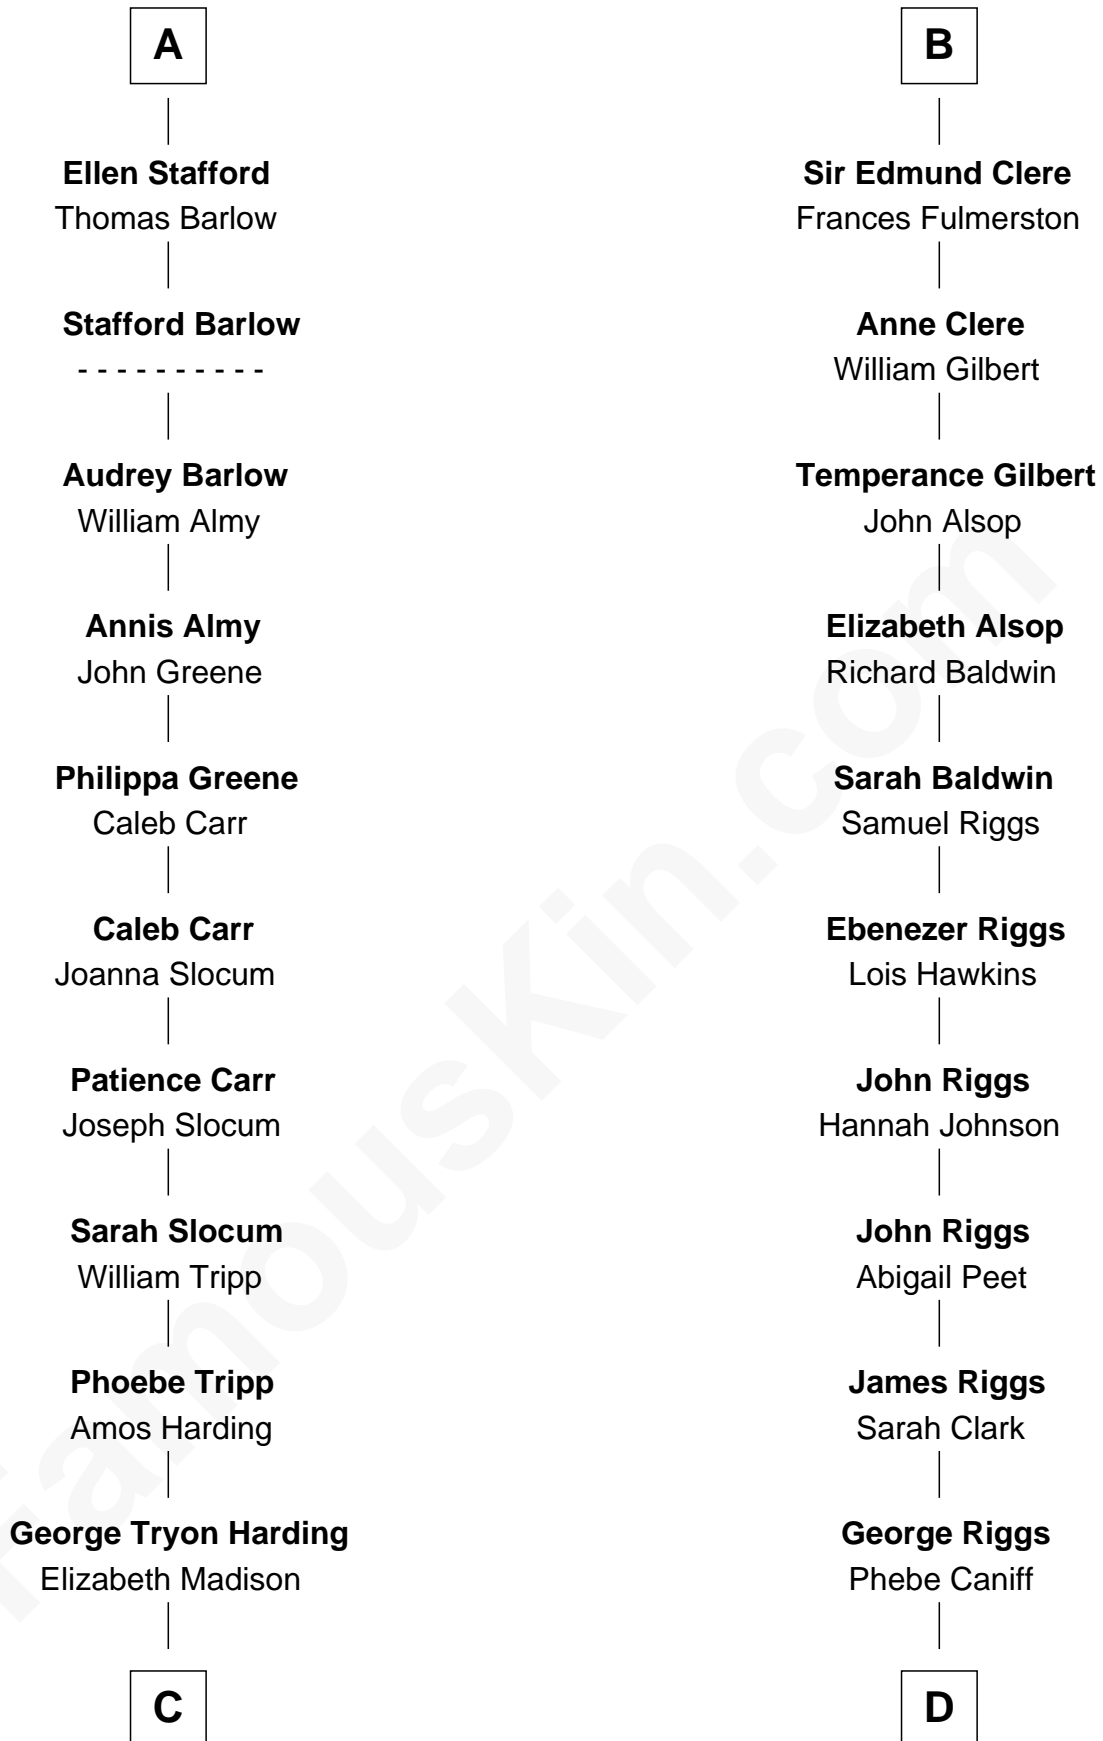

**FamousKin.com**  
**Relationship Chart of**  
**Warren G. Harding**  
*29th U.S. President*

**19th cousin 1 time removed of**  
**Mamie (Doud) Eisenhower**  
*First Lady of President Dwight Eisenhower*

**C**

**Charles Alexander Harding**

Mary Ann Crawford

**Dr. George Tryon Harding**

Phoebe Elizabeth Dickerson

**Warren G. Harding**

*29th U.S. President*

**D**

**Maria Riggs**

Eli Doud

**Royal Houghton Doud**

Mary Cornelia Sheldon

**John Sheldon Doud**

Elivera Mathilda Carlson

**Mamie (Doud) Eisenhower**

*First Lady of Dwight Eisenhower*