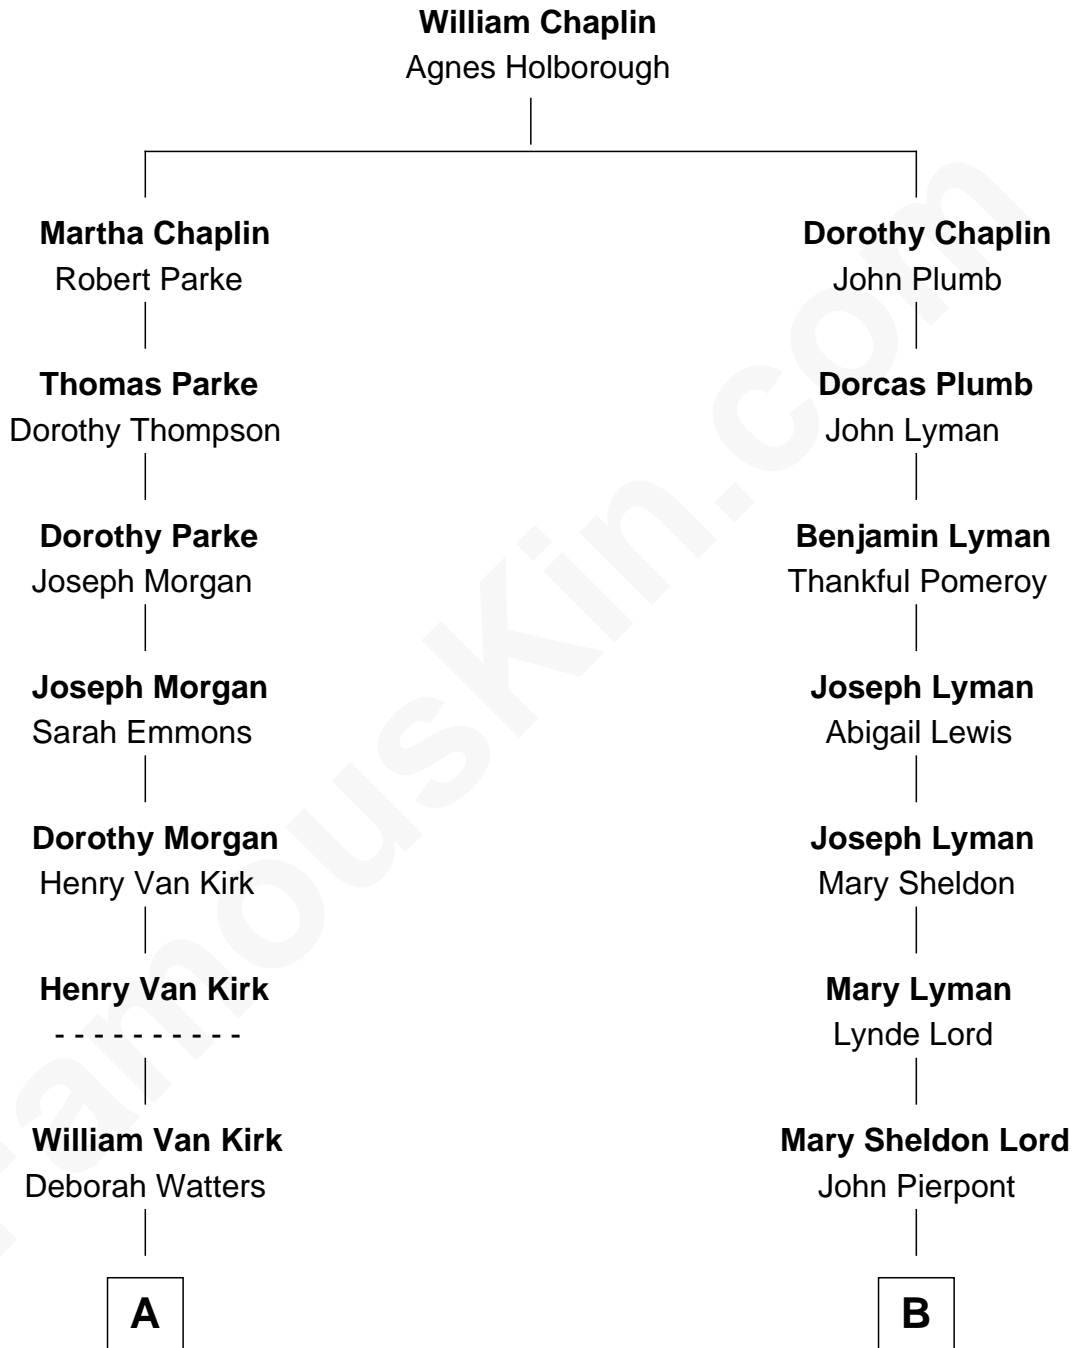

FamousKin.com
Relationship Chart of
Warren G. Harding
29th U.S. President

8th cousin 1 time removed of
J.P. Morgan
American Banker and Art Collector

A

Charity Malvina Van Kirk
Isaac Haines Dickerson

Phoebe Elizabeth Dickerson
Dr. George Tryon Harding