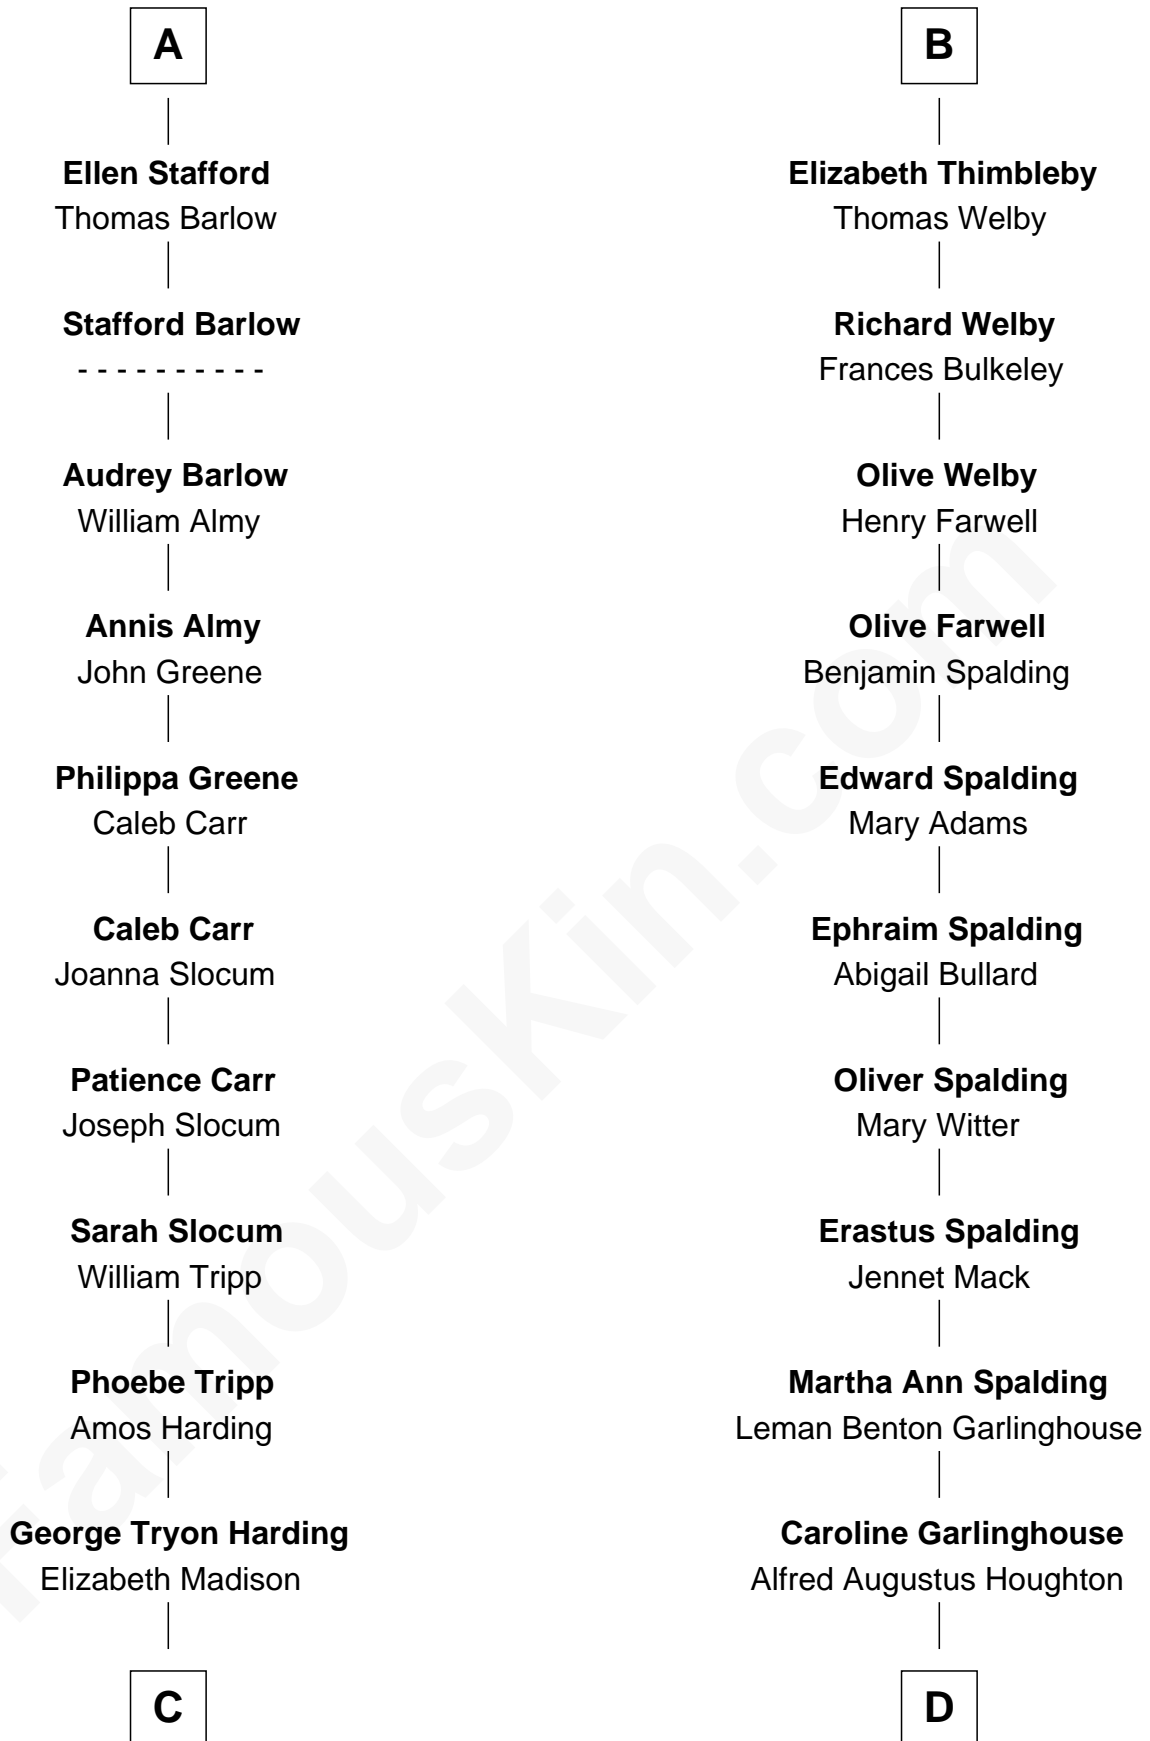

FamousKin.com Relationship Chart of

Warren G. Harding

29th U.S. President

18th cousin 1 time removed of

Katharine Hepburn

Movie Actress

C

Charles Alexander Harding

Mary Ann Crawford

Dr. George Tryon Harding

Phoebe Elizabeth Dickerson

Warren G. Harding

29th U.S. President

D

Katharine Martha Houghton

Thomas Norval Hepburn