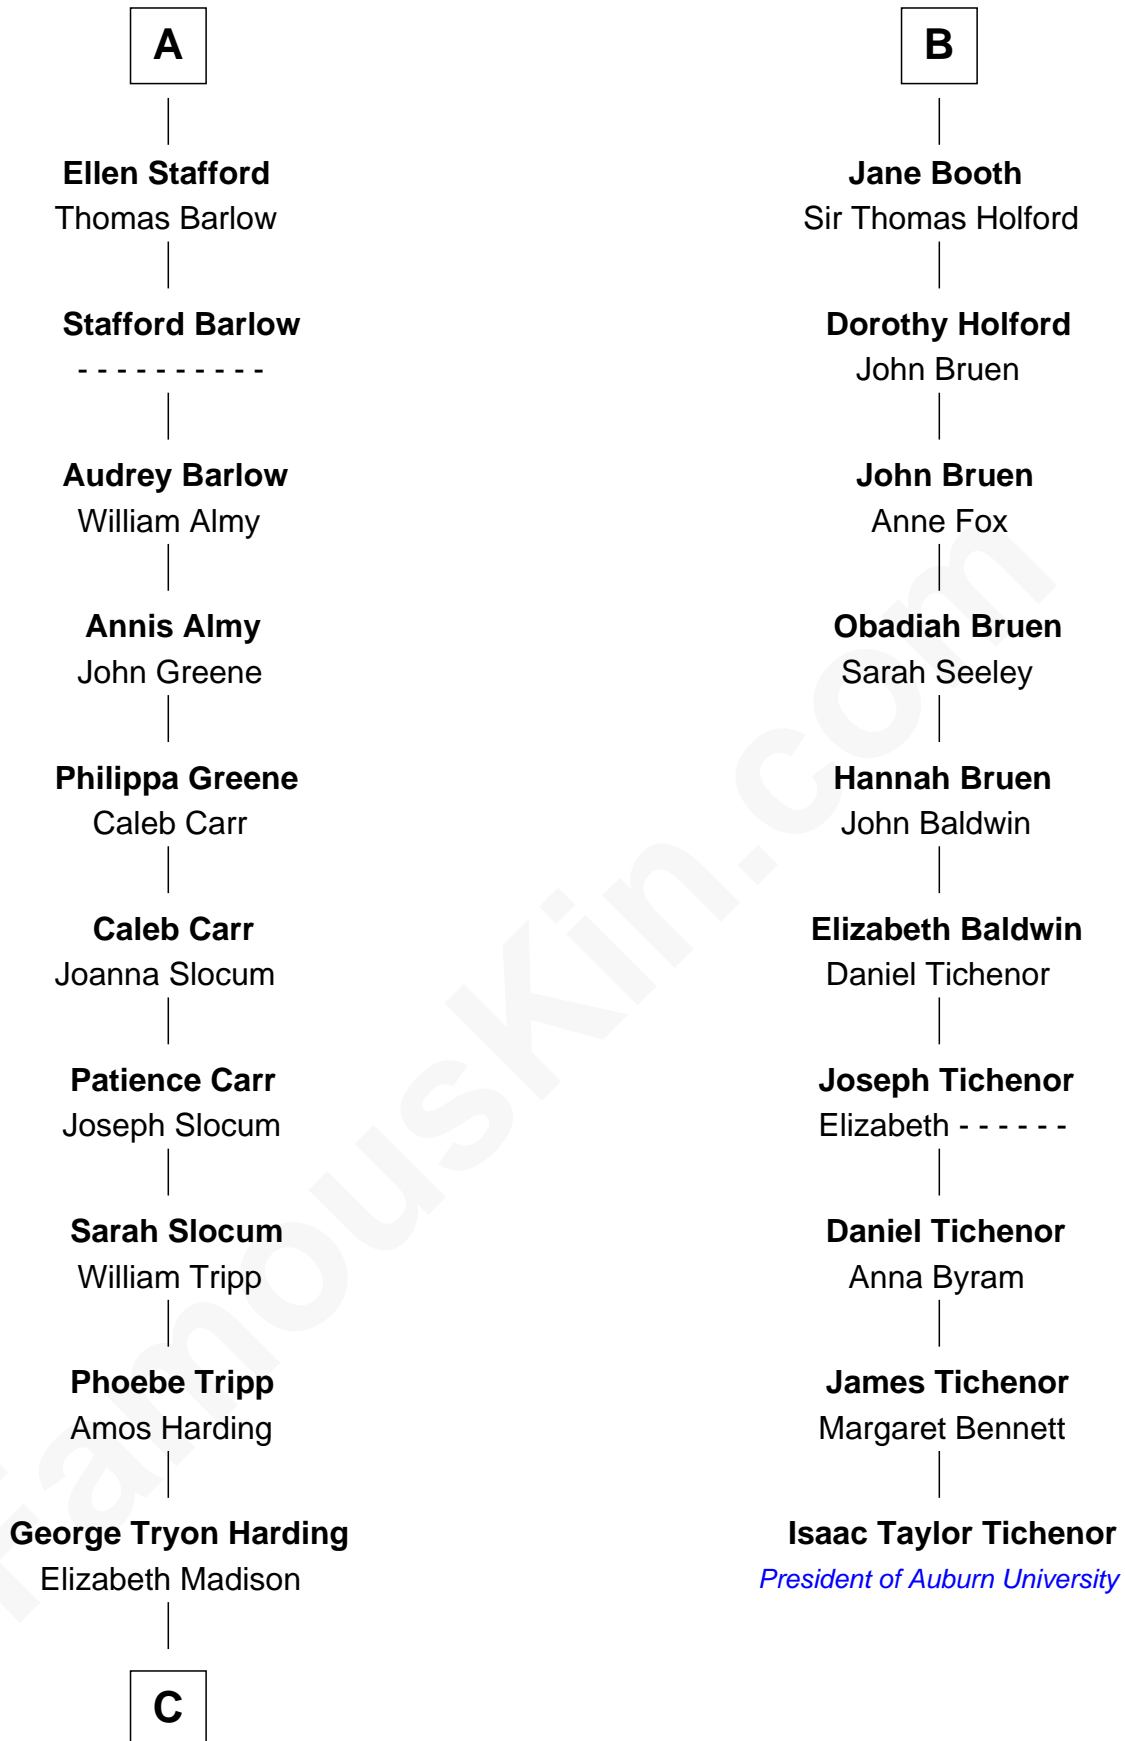

FamousKin.com Relationship Chart of

Warren G. Harding

29th U.S. President

16th cousin 3 times removed of

Isaac Taylor Tichenor

President of Auburn University

C

—
Charles Alexander Harding

Mary Ann Crawford

—
Dr. George Tryon Harding

Phoebe Elizabeth Dickerson

—
Warren G. Harding

29th U.S. President

FamousKin.com