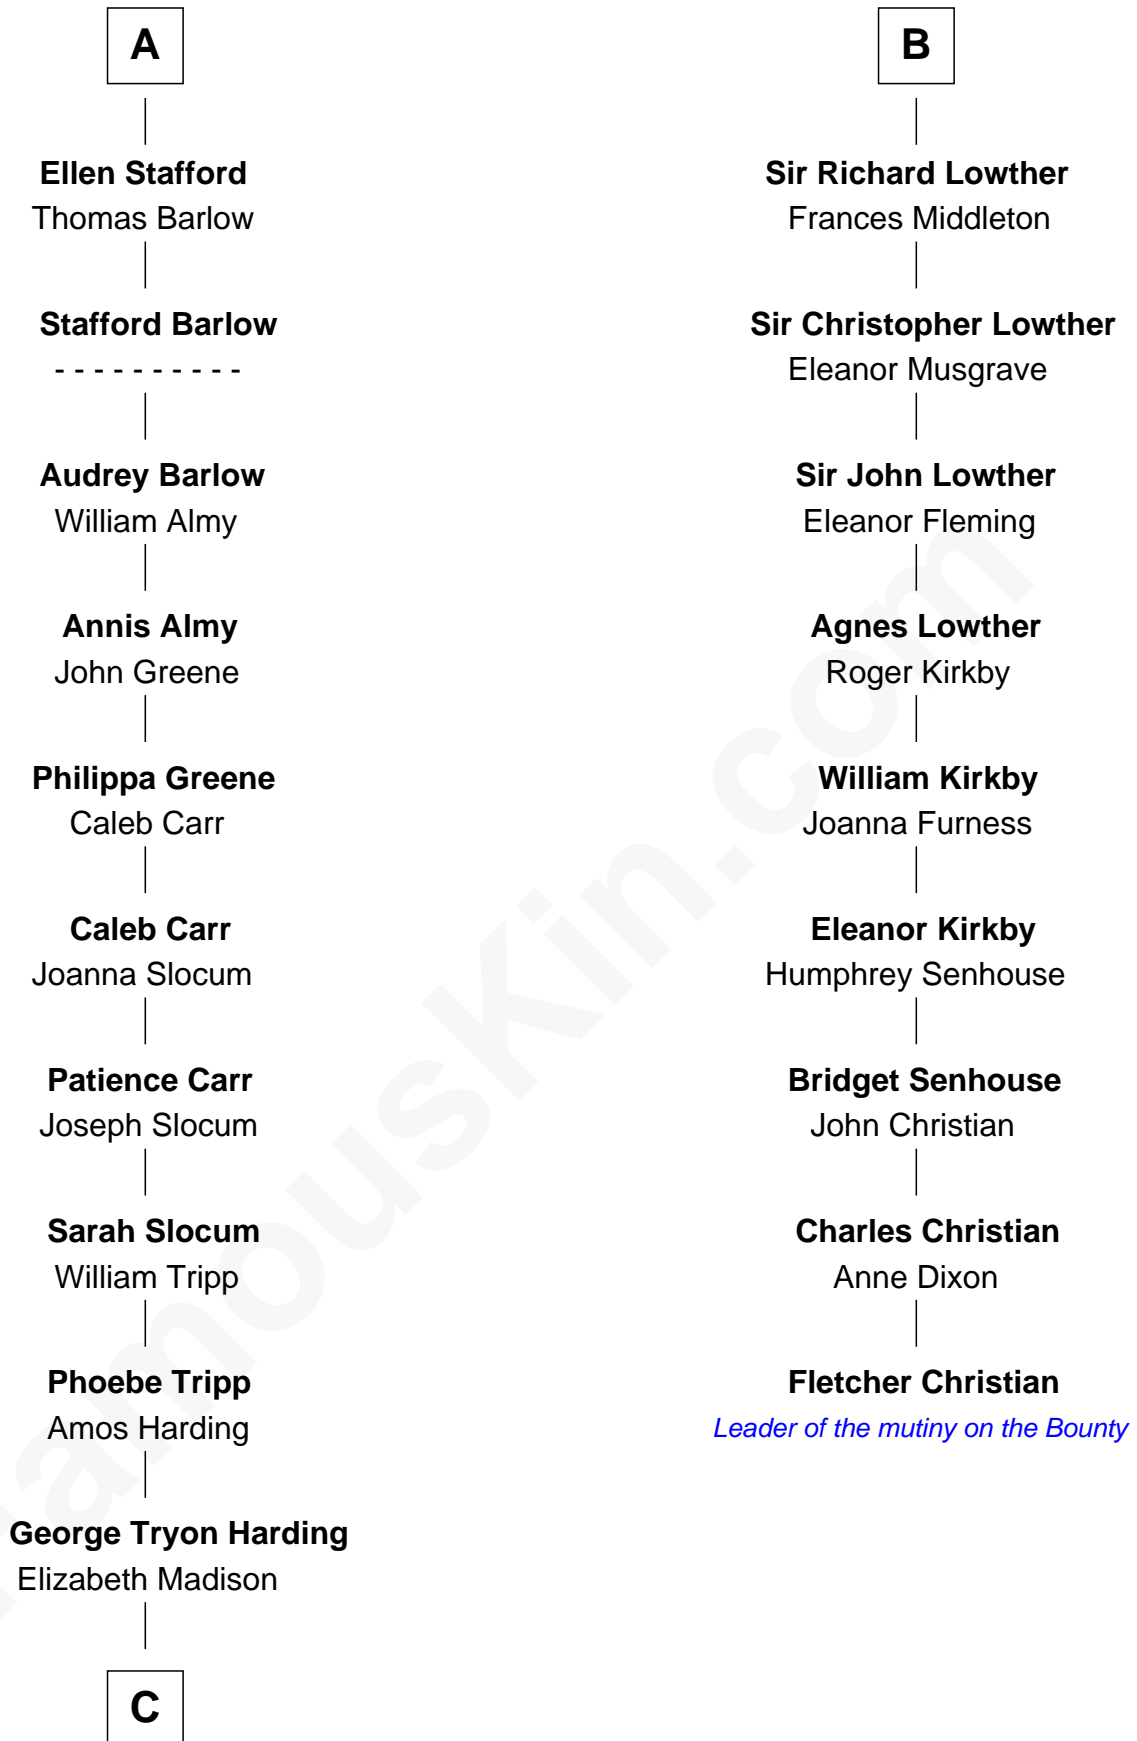

# FamousKin.com Relationship Chart of

**Warren G. Harding**

*29th U.S. President*

15th cousin 4 times removed of

**Fletcher Christian**

*Leader of the mutiny on the Bounty*

**C**

—  
**Charles Alexander Harding**

Mary Ann Crawford

—  
**Dr. George Tryon Harding**

Phoebe Elizabeth Dickerson

—  
**Warren G. Harding**

*29th U.S. President*

FamousKin.com