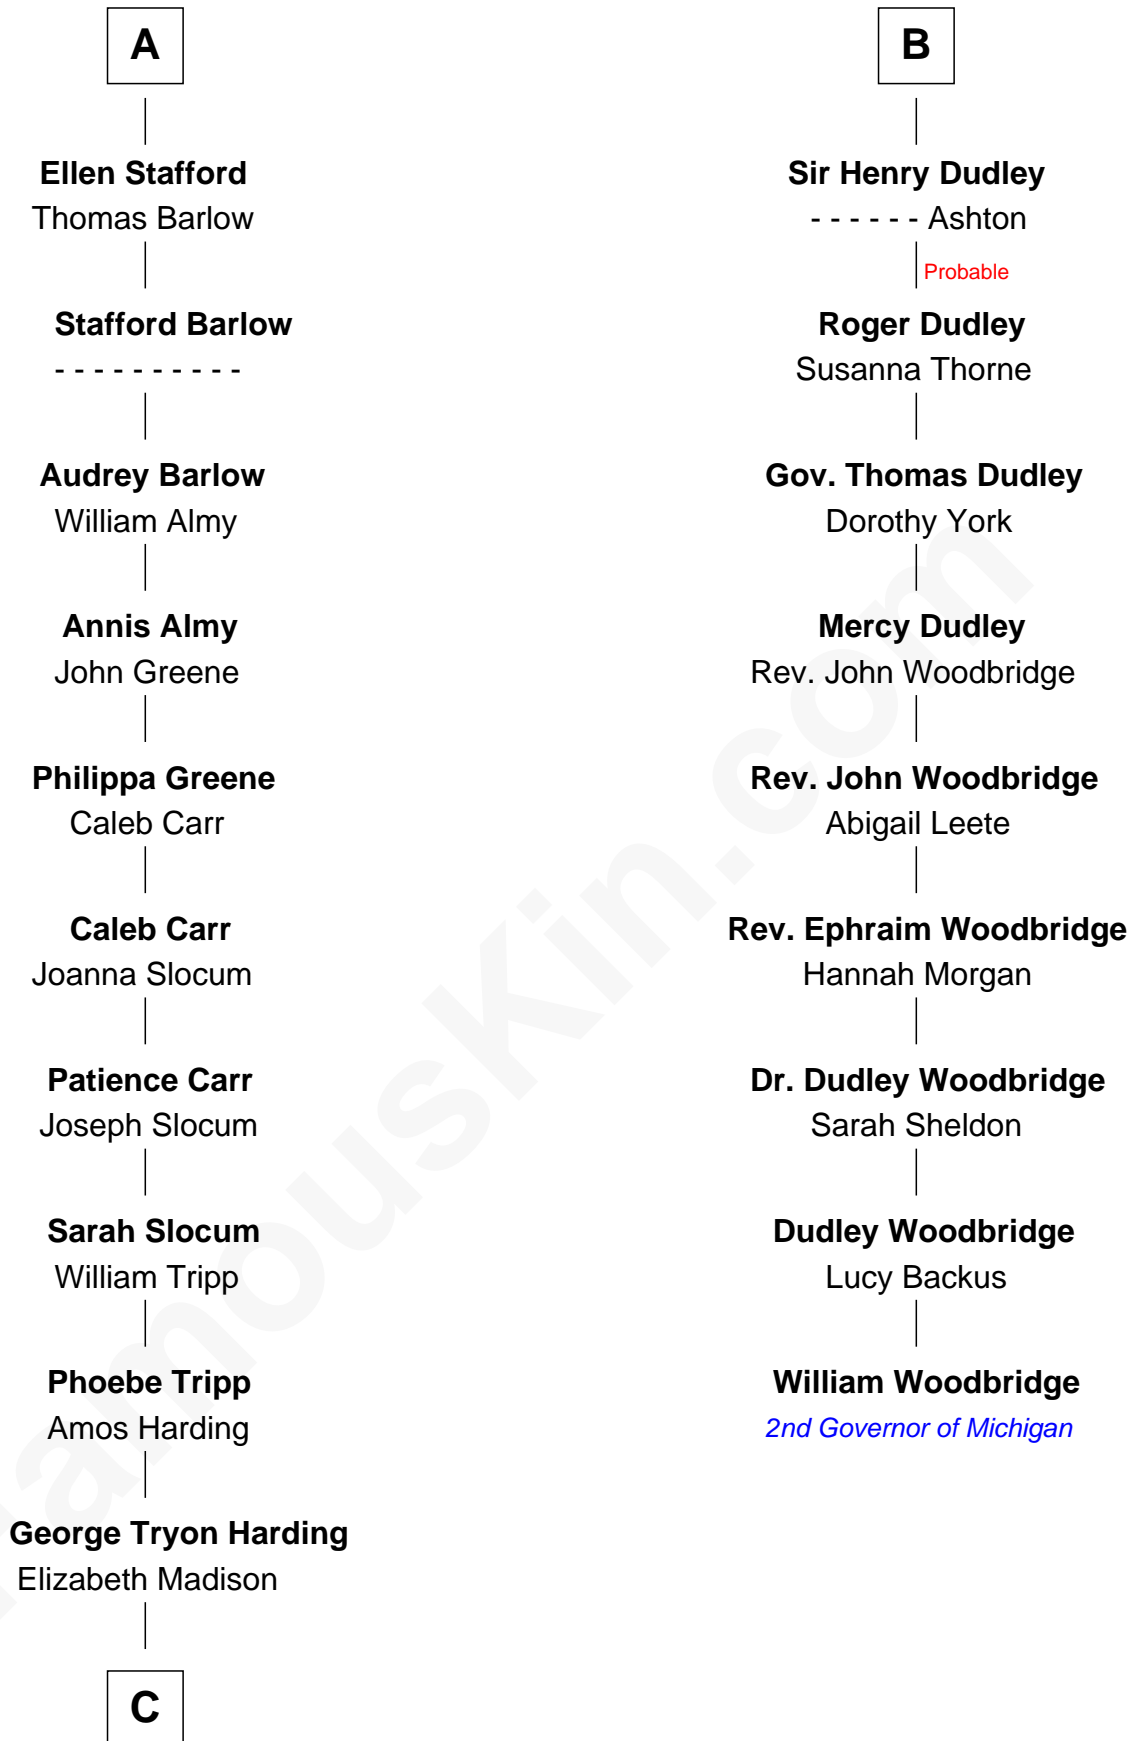

FamousKin.com Relationship Chart of

Warren G. Harding

29th U.S. President

15th cousin 4 times removed of

William Woodbridge

2nd Governor of Michigan

C

Charles Alexander Harding

Mary Ann Crawford

Dr. George Tryon Harding

Phoebe Elizabeth Dickerson

Warren G. Harding

29th U.S. President

FamousKin.com